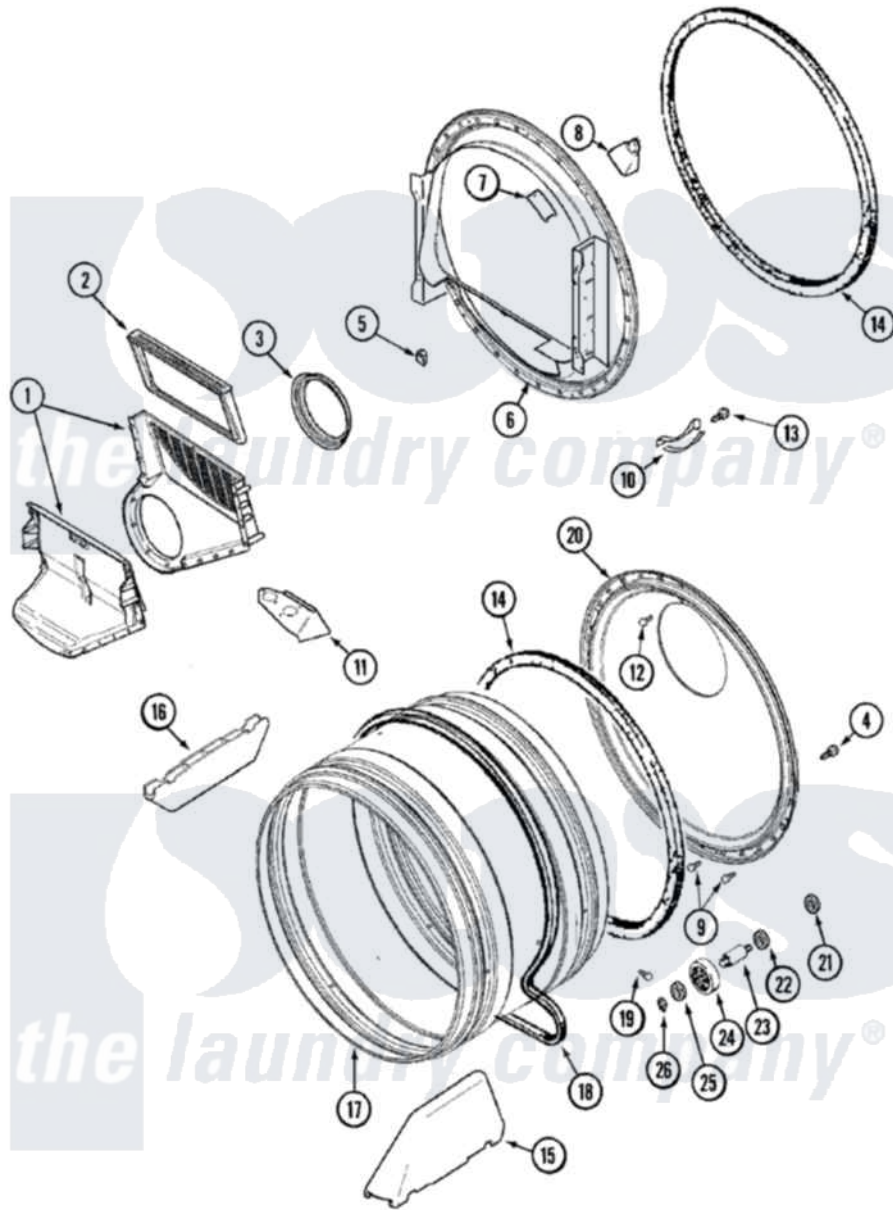

# Maytag MDE7400AYQ 07 - TUMBLER

Maytag Residential Maytag MDE7400AYQ Dryer Parts Parts Diagram 07 - TUMBLER  
 Click on the part number to view part

Item	Original Part Number	Replaced By	Status	Part Description
1	<a href="#">33001799</a>			Outlet Duct Assembly Note: Outlet Duct Assembly
2	<a href="#">33001808</a>			Filter, Lint
3	<a href="#">33002560</a>			Seal, Blower
4	<a href="#">33002190</a>			SCrew, C BraCe, BraCket, Cabinet
5	<a href="#">Y310376</a>			Clip, Door Switch Harness
6	<a href="#">33001868</a>			Front, Tumbler Front W/Sensor Note: Front, Tumbler
"	<a href="#">33001809</a>			Sensor Bar Assembly
7	33001855	<a href="#">33002917</a>		Screw, No.10-16
"	<a href="#">33001869</a>			Lens, Drum Light
8	<a href="#">22002263</a>			Lamp
"	33001870		Not Available	HOLDER, LAMP (W/HOUSING) NOTE: LAMP (W/HOUSING & HOLDER)
9	211294	<a href="#">90767</a>		Screw, 8A X 3/8 HeX Washer Head Tapping
10	<a href="#">306508</a>			Tumbler Bearing Kit ---W

11	<a href="#">33001837</a>		Cover, Thermostat
12	<a href="#">210932</a>		Screw, No.8 X 9/16 Ctsk Note: Screw, Inlet Duct
13	<a href="#">210720</a>		Rivet, Bearing To Tumbler Fmt
14	<a href="#">33001807</a>		Seal, Tumbler
15	33001756	<a href="#">33002032</a>	Baffle
16	<a href="#">33001755</a>		Baffle
17	<a href="#">33001889</a>		Tumbler
18	<a href="#">33002535</a>		V-Belt
19	33001788	<a href="#">33002973</a>	Screw, No.9-15 X 1.00 Hx WS
20	<a href="#">33003037</a>		Tumbler Back And Seal
"	<a href="#">33002779</a>		Tumbler Back And Seal As- Pack
21	<a href="#">33001443</a>		Nut, Hex
22	<a href="#">Y312527</a>		Washer, Idler Shaft
23	Y312948	<a href="#">6-3129480</a>	Shaft- Tumbler
24	Y303373	<a href="#">12001541</a>	Drum Roller/Washer Assembly--W
25	<a href="#">312535</a>		Washer, Vault Mounting Brk.
26	410233	<a href="#">9703438</a>	Ring-Retrn