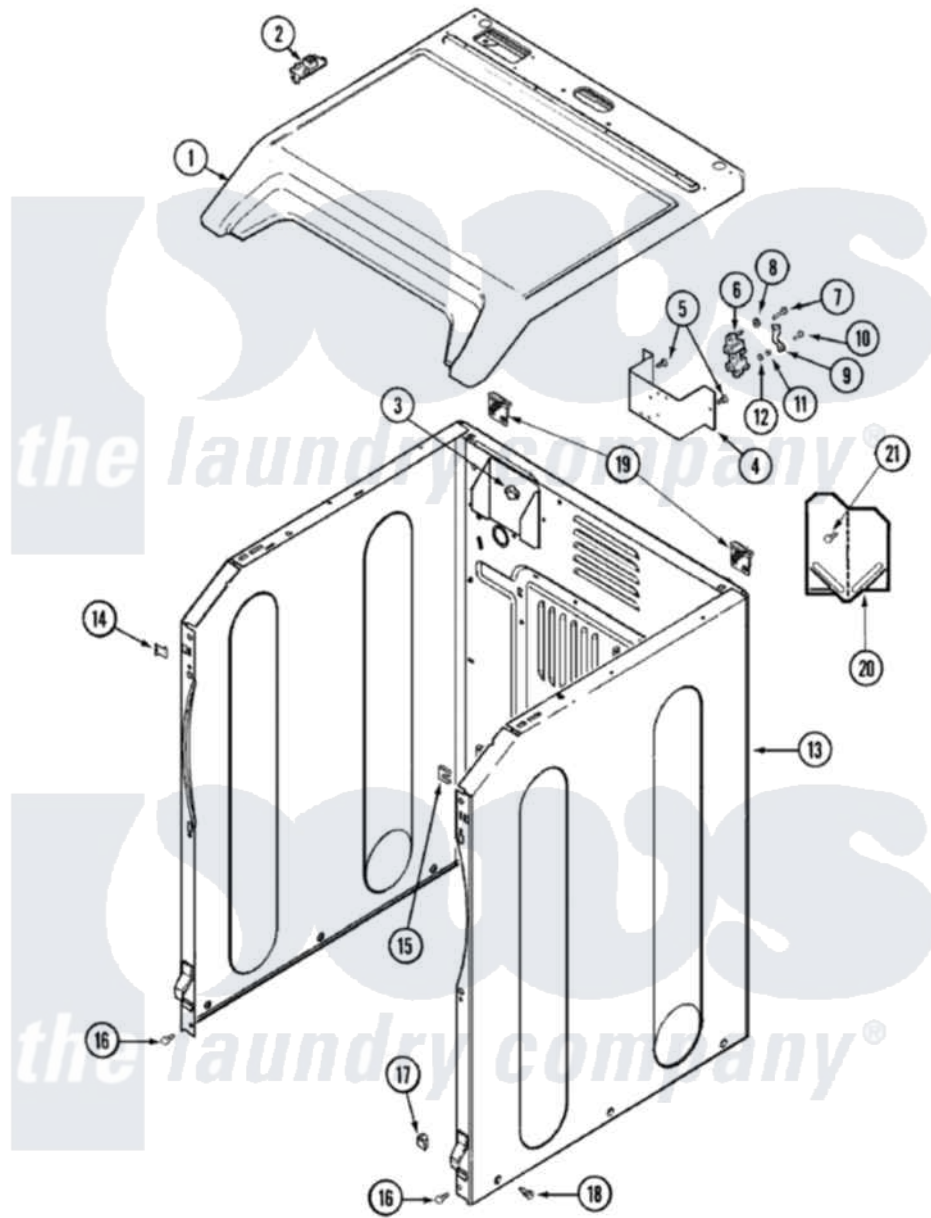

Maytag MDE7400AYW 01 - CABINET

Maytag Residential Maytag MDE7400AYW Dryer Parts Parts Diagram 01 - CABINET
 Click on the part number to view part

Item	Original Part Number	Replaced By	Status	Part Description
1	22003817	3370225		Screw
"	33002627			Cover, Top
2	33002599	33002891		Pin, Locator
3	Y310376			Clip, Door Switch Harness
4	33001826		Not Available	BRACKET, TERMINAL BLOCK---NA
5	22001995			Screw Note: Screw, Tumbler Front And Shroud
6	33001244			Block, Terminal
7	Y312209	W10001200		Screw
8	Y311270			Washer, Terminal Block
9	Y312184			Strap, Grounding
10	33001245			Screw---NA
11	311484	112432		Nut
12	311093			Washer, Terminal Connection
13	22003639			Cabinet Assembly
14	22002049			Clip Note: Clip, Front Panel

15	213280	204439	Screw And Fstner Assembly
16	22001995		Screw Note: Screw, Tumbler Front And Shroud
17	Y310376		Clip, Door Switch Harness
18	213007		Xfor Cabinet See Cabinet, Back
19	22001995		Screw Note: Screw, Tumbler Front And Shroud
"	22003367	22004095	Hinge, Plastic
20	33001795		Cover, Terminal Block
21	22001995		Screw Note: Screw, Tumbler Front And Shroud