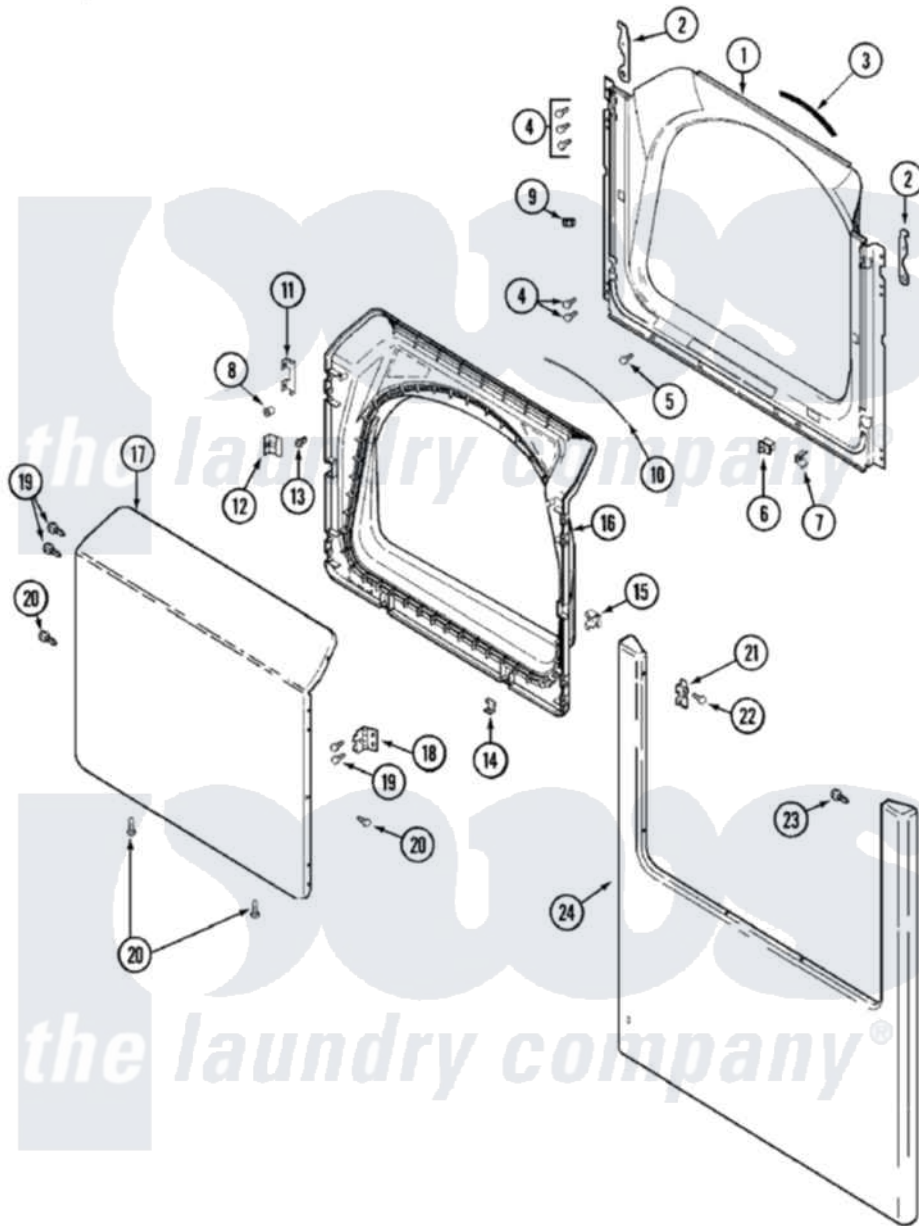

Maytag MDE7400AYW 03 - DOOR

Maytag Residential Maytag MDE7400AYW Dryer Parts Parts Diagram 03 - DOOR
 Click on the part number to view part

Item	Original Part Number	Replaced By	Status	Part Description
1	33001778			Shroud
2	33002597			Hook, Security
3	33001767			Seal, Shroud
4	22001995			Screw Note: Screw, Tumbler Front And Shroud
5	33001768			Screw, Shroud Note: Screw, Shroud And Outlet Duct
6	33001508	W10169313		Switch-Dor
7	33001760			Bracket, Hinge
8	33001771			Bushing, Inner Door
9	33001791	306436		Door Latch Kit--W
"	Y304578	LA-1003		Door Catch Kit
10	33002094			Seal, Door
11	22002038			Clip, Door
12	33001793			Bracket, Strike
13	33001761			Strike, Door
14	22002039			Clip, Door

15	33001763		Plug, Inner Door
16	33001750		Door, Inner/ W Seal
"	22002063		Screw No.8-18AB Wafer Head
"	22002039		Clip, Door
"	33002351		Screw
17	33002786		Outer Door As-Pack
"	22001817		Sheet, Sound Damper
18	33001759		Hinge, Door
19	22002062	98006631	Screw
20	22002063		Screw No.8-18AB Wafer Head
21	33001764		Cover, Hinge Hole
22	33001787		Screw, Hinge Note: Screw, Hinge Hole Cover
23	22002012		Screw, Hinge Note: Screw, Hinge Bracket
24	22002836		Panel, Front