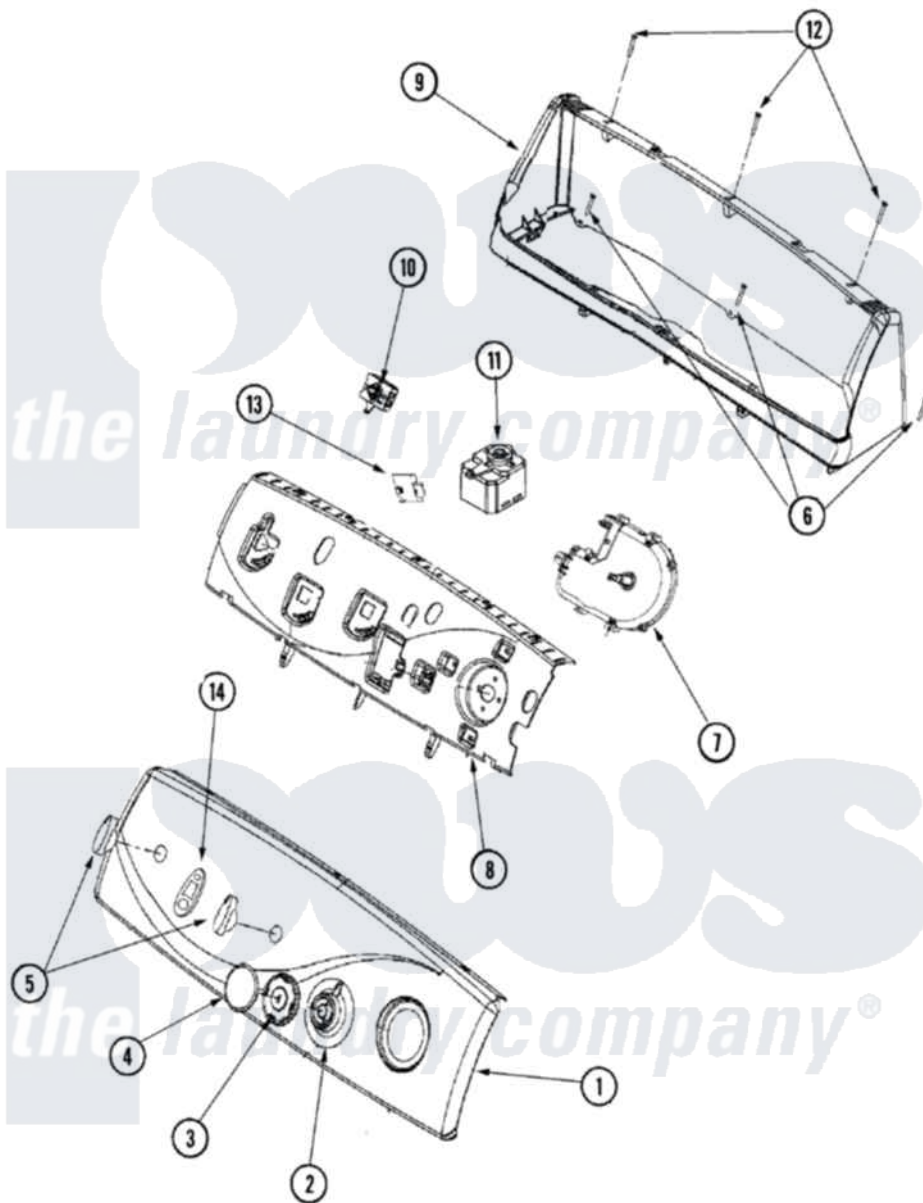

# Maytag MDE7400AZQ 02 - CONTROL PANEL

Maytag Residential Maytag MDE7400AZQ Dryer Parts Parts Diagram 02 - CONTROL PANEL  
 Click on the part number to view part

Item	Original Part Number	Replaced By	Status	Part Description
1	33002732		Not Available	CHIME / BUZZER
"	33002729	<a href="#">33002831</a>		Graphic Control Facia
"	<a href="#">33002905</a>			Sensor Assembly
2	22003954		Not Available	TIMER DIAL SKIRT (BSQ)
3	<a href="#">22003952</a>			Knob, Timer
4	<a href="#">22003990</a>			Timer Cap
5	22004050		Not Available	ENG. TOL. COMPENSATOR (SPACER)
"	22003988	<a href="#">22003987</a>		Control Knob White
6	33001855	<a href="#">33002917</a>		Screw, No.10-16
7	<a href="#">33002803</a>			Timer
"	<a href="#">33002855</a>			Timer
8	<a href="#">33002738</a>			Dryer Switch Support
9	<a href="#">22003975</a>			Console Housing
10	<a href="#">33002725</a>			4 Pos. Rotary Temp. Switch
11	<a href="#">33002736</a>			On.off Switch
12	22003938	<a href="#">8534058</a>		Screw