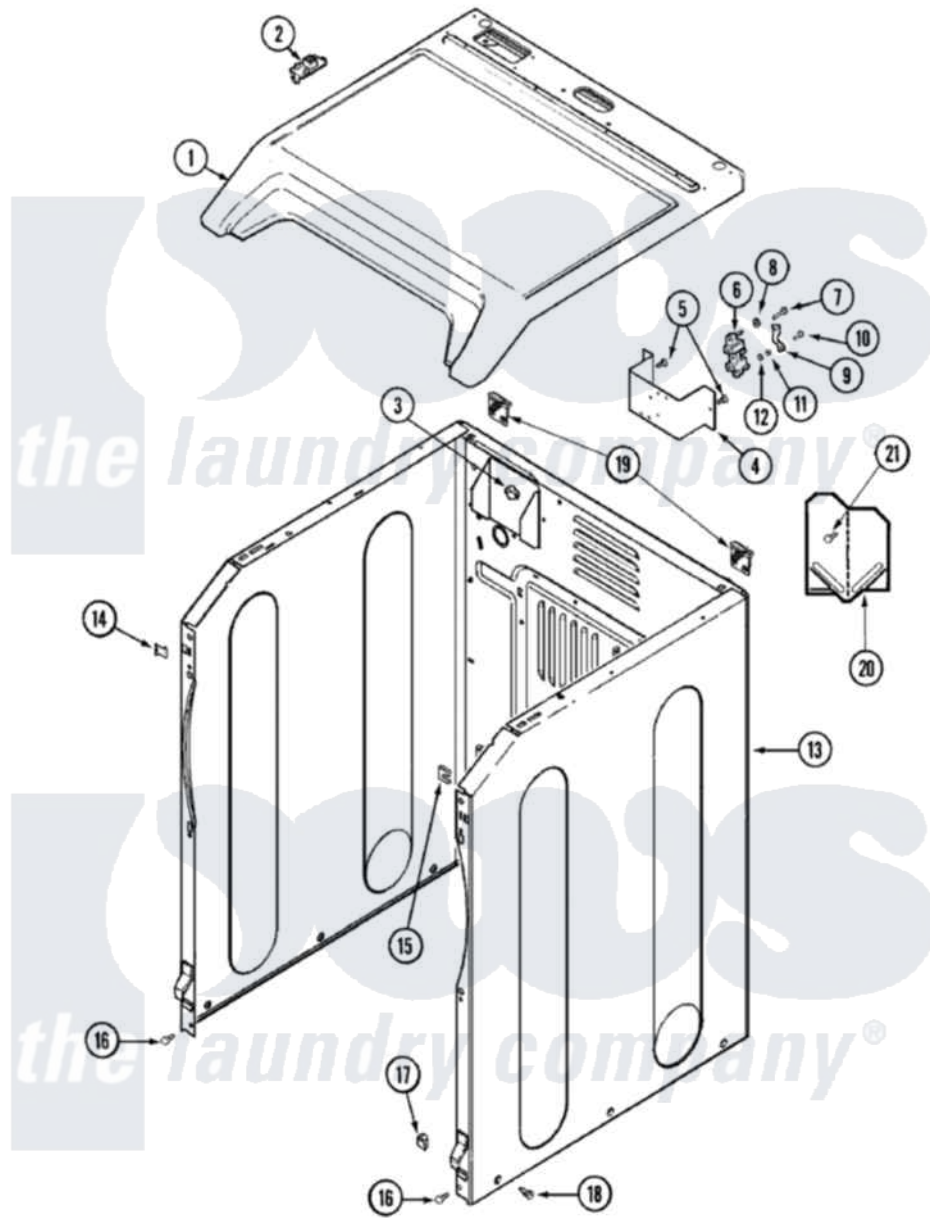

Maytag MDE7400AZW 01 - CABINET

Maytag [Residential Maytag MDE7400AZW Dryer Parts](#) Parts Diagram 01 - CABINET
 Click on the part number to view part

Item	Original Part Number	Replaced By	Status	Part Description
1	33002627			Cover, Top
2	33002599	33002891		Pin, Locator
3	Y310376			Clip, Door Switch Harness
4	33001826		Not Available	BRACKET, TERMINAL BLOCK---NA
5	22001995			Screw Note: Screw, Tumbler Front And Shroud
6	33001244			Block, Terminal
7	Y312209	W10001200		Screw
8	Y311270			Washer, Terminal Block
9	Y312184			Strap, Grounding
10	33001245			Screw---NA
11	311484	112432		Nut
12	311093			Washer, Terminal Connection
13	22003356		Not Available	CABINET ASSY. (WHT)
14	22002049			Clip Note: Clip, Front Panel
15	213280	204439		Screw And Fstner Assembly

16	22001995		Screw Note: Screw, Tumbler Front And Shroud
17	Y310376		Clip, Door Switch Harness
18	213007		Xfor Cabinet See Cabinet, Back
19	22001995		Screw Note: Screw, Tumbler Front And Shroud
"	22003367	22004095	Hinge, Plastic
20	33001795		Cover, Terminal Block
21	22001995		Screw Note: Screw, Tumbler Front And Shroud