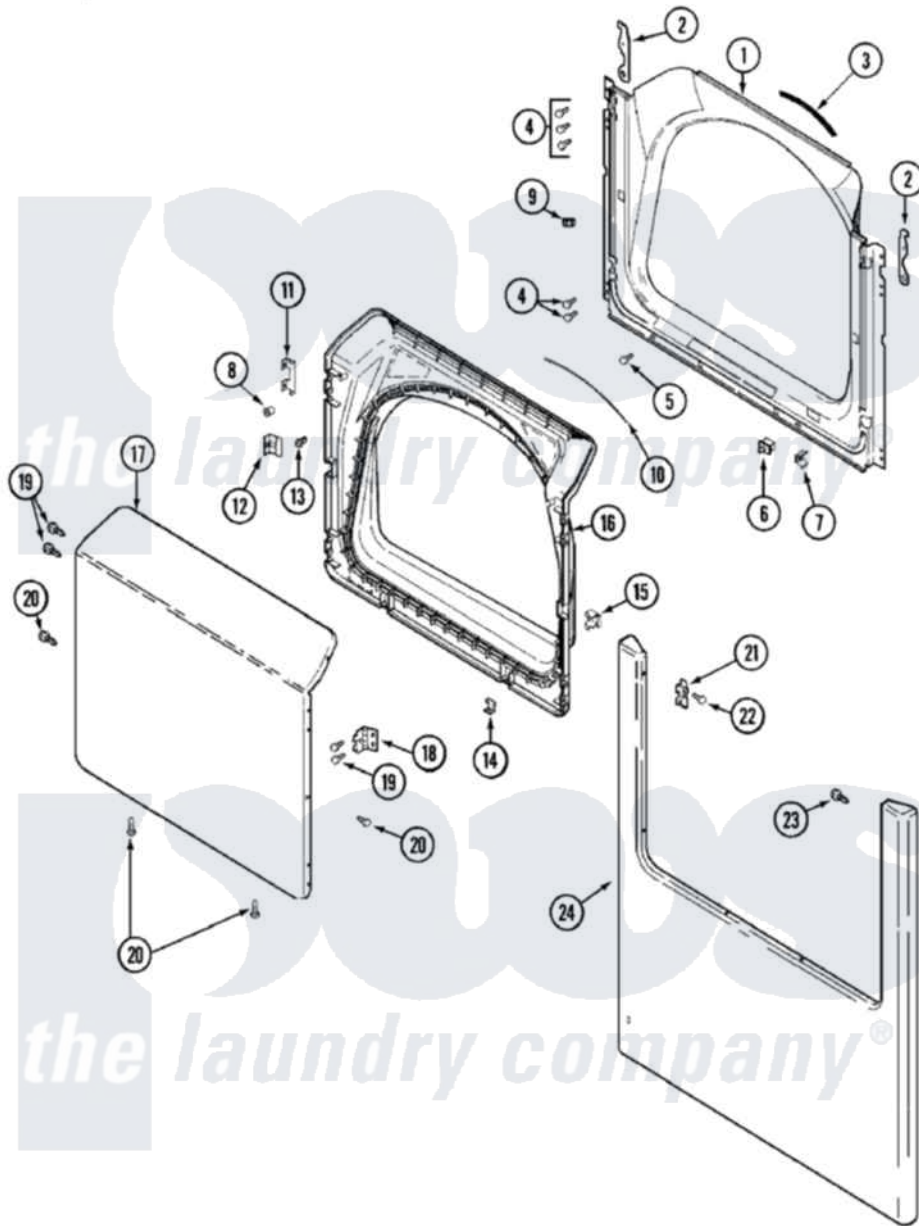

# Maytag MDE7400AZW 03 - DOOR

Maytag Residential Maytag MDE7400AZW Dryer Parts Parts Diagram 03 - DOOR  
 Click on the part number to view part

Item	Original Part Number	Replaced By	Status	Part Description
1	<a href="#">33001778</a>			Shroud
2	<a href="#">33002597</a>			Hook, Security
3	<a href="#">33001761</a>			Strike, Door
4	<a href="#">22001995</a>			Screw Note: Screw, Tumbler Front And Shroud
5	<a href="#">33001768</a>			Screw, Shroud Note: Screw, Shroud And Outlet Duct
6	33001508	<a href="#">W10169313</a>		Switch-Dor
7	<a href="#">33001760</a>			Bracket, Hinge
8	<a href="#">33001771</a>			Bushing, Inner Door
9	33001791	<a href="#">306436</a>		Door Latch Kit--W
"	Y304578	<a href="#">LA-1003</a>		Door Catch Kit
10	<a href="#">33002094</a>			Seal, Door
11	<a href="#">22002038</a>			Clip, Door
12	<a href="#">33001793</a>			Bracket, Strike
13	<a href="#">33001761</a>			Strike, Door
14	<a href="#">22002039</a>			Clip, Door

15	<a href="#">33001763</a>		Plug, Inner Door
16	<a href="#">22002063</a>		Screw No.8-18AB Wafer Head
"	<a href="#">33001750</a>		Door, Inner/ W Seal
"	<a href="#">33002351</a>		Screw
17	<a href="#">22001817</a>		Sheet, Sound Damper
"	<a href="#">22002260</a>		Panel, Door
18	<a href="#">33001759</a>		Hinge, Door
19	22002062	<a href="#">98006631</a>	Screw
20	<a href="#">22002063</a>		Screw No.8-18AB Wafer Head
21	<a href="#">33001764</a>		Cover, Hinge Hole
22	<a href="#">33001787</a>		Screw, Hinge Note: Screw, Hinge Hole Cover
23	<a href="#">22002012</a>		Screw, Hinge Note: Screw, Hinge Bracket
24	<a href="#">22002836</a>		Panel, Front