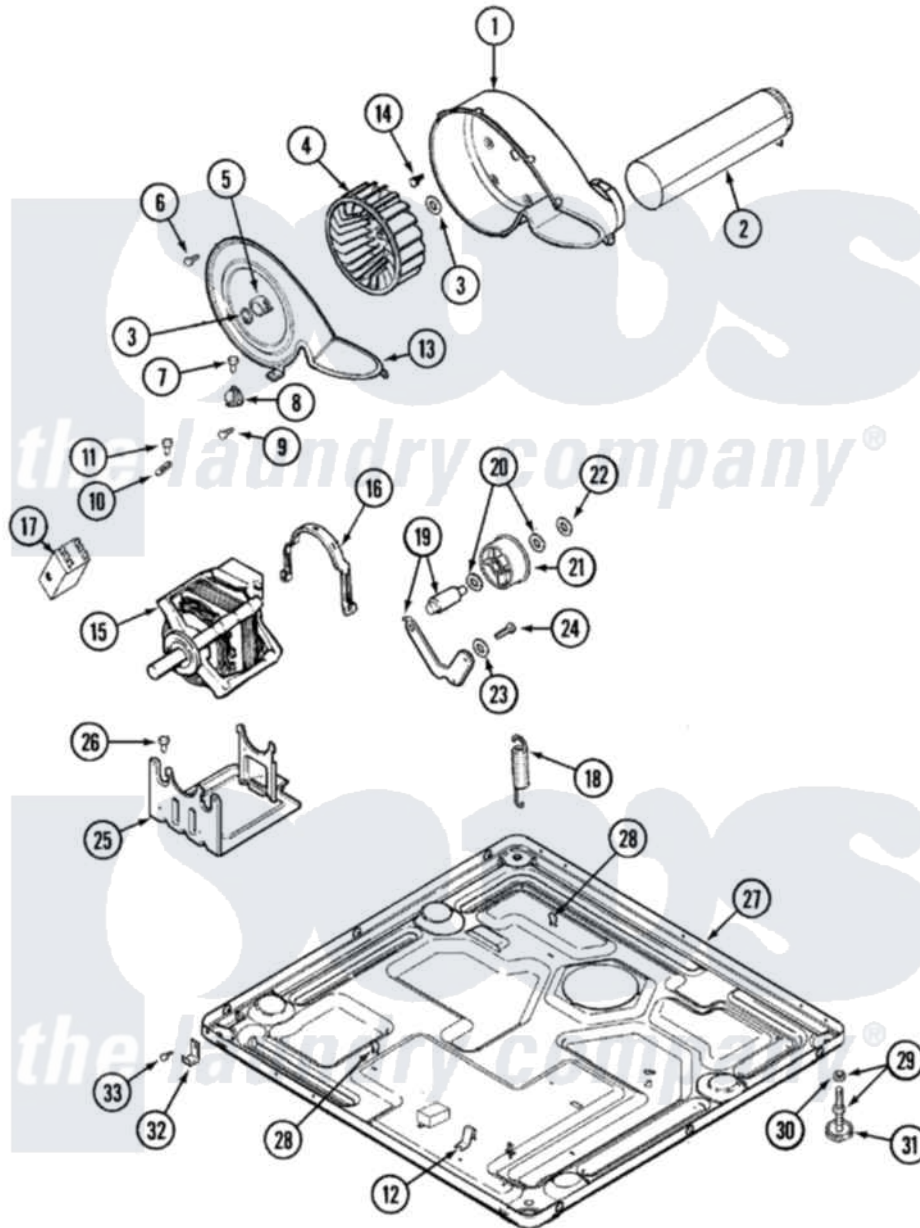

Maytag MDE7400AZW 05 - MOTOR DRIVE

Maytag Residential Maytag MDE7400AZW Dryer Parts Parts Diagram 05 - MOTOR DRIVE
 Click on the part number to view part

Item	Original Part Number	Replaced By	Status	Part Description
1	33001789			Housing, Blower
2	33001800			Duct Assembly, Exhaust
"	211294	90767		Screw, 8A X 3/8 HeX Washer Head Tapping
3	410233	9703438		Ring-Retrnr
4	33002797			Wheel, Blower
"	33001790			Wheel, Blower
5	312967			Clamp, Blower Housing
6	33001855	33002917		Screw, No.10-16
7	Y313561			Screw----NA
8	306911			Thermostat, Multi-Temp
9	22002925	3370225		Screw
10	33001762			Fuse, Thermal
11	211294	90767		Screw, 8A X 3/8 HeX Washer Head Tapping
12	22002244			Clip, Grounding
13	306911			Thermostat, Multi-Temp

"	33001873		Cover, Blower Housing----NA
14	Y310632	1163839	Screw
15	33002748	33002855	Timer
"	33002795		Motor, Drive 60Hz
"	33002478		Motor
16	33002221	Y015825	Clip, Motor To Motor Support
17	Y310632	1163839	Screw
18	33002157		Grommet
"	33002460	33002459	Assembly, Spring And Plug
19	33001840	6-3705180	Idler Arm
20	Y312527		Washer, Idler Shaft
21	33001783	6-3700340	Bearing- I
22	312958	354987	Ring, Retaining
23	315772		Sleeve, Idler Arm
24	Y014874		Screw, Idler Arm And Sleeve
25	Y313561		Screw----NA
"	33002466	33002817	Motor Support, Offset
26	Y313561		Screw----NA
27	33002465	Not Available	BASE, (LWR)----NA
28	410490		Spring, Retainer Wire Harness
29	Y305086		Adjustable Leg And Nut
30	Y052740	62739	Nut, Lock
31	Y314137		Foot, Rubber
32	22002239		Clip, Front Panel