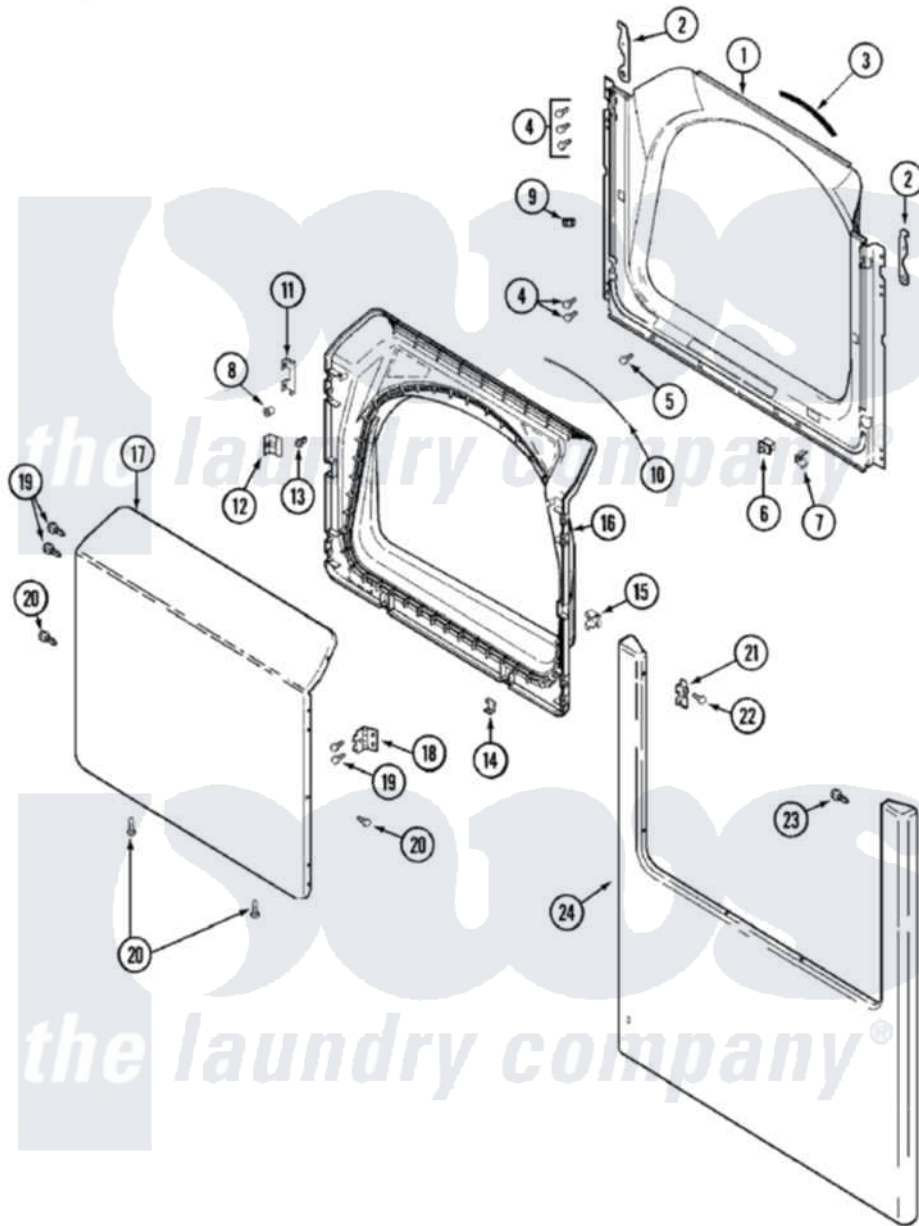

Maytag MDE7460AYQ 03 - DOOR

Maytag [Residential Maytag MDE7460AYQ Dryer Parts](#) Parts Diagram 03 - DOOR
 Click on the part number to view part

Item	Original Part Number	Replaced By	Status	Part Description
1	33002379			Shroud
2	33002597			Hook, Security
3	33001767			Seal, Shroud
4	22001995			Screw Note: Screw, Tumbler Front And Shroud
5	33001768			Screw, Shroud Note: Screw, Shroud And Outlet Duct
6	33001508	W10169313		Switch-Dor
7	33001760			Bracket, Hinge
8	33001771			Bushing, Inner Door
9	Y304578	LA-1003		Door Catch Kit
"	33001791	306436		Door Latch Kit--W
10	33002094			Seal, Door
11	22002038			Clip, Door
12	33001793			Bracket, Strike
13	33001761			Strike, Door
14	22002039			Clip, Door

15	33001763		Plug, Inner Door
16	33002351		Screw
"	22002039		Clip, Door
"	33002397		Door, Inner/ W Seal
17	33002787		Outer Door As-Pack
"	22001817		Sheet, Sound Damper
18	33001759		Hinge, Door
19	22002062	98006631	Screw
20	33002351		Screw
21	33002349		Cover, Hinge Hole
22	33001787		Screw, Hinge Note: Screw, Hinge Hole Cover
23	22002012		Screw, Hinge Note: Screw, Hinge Bracket
24	22002663	Not Available	PANEL, FRONT (BISQ)