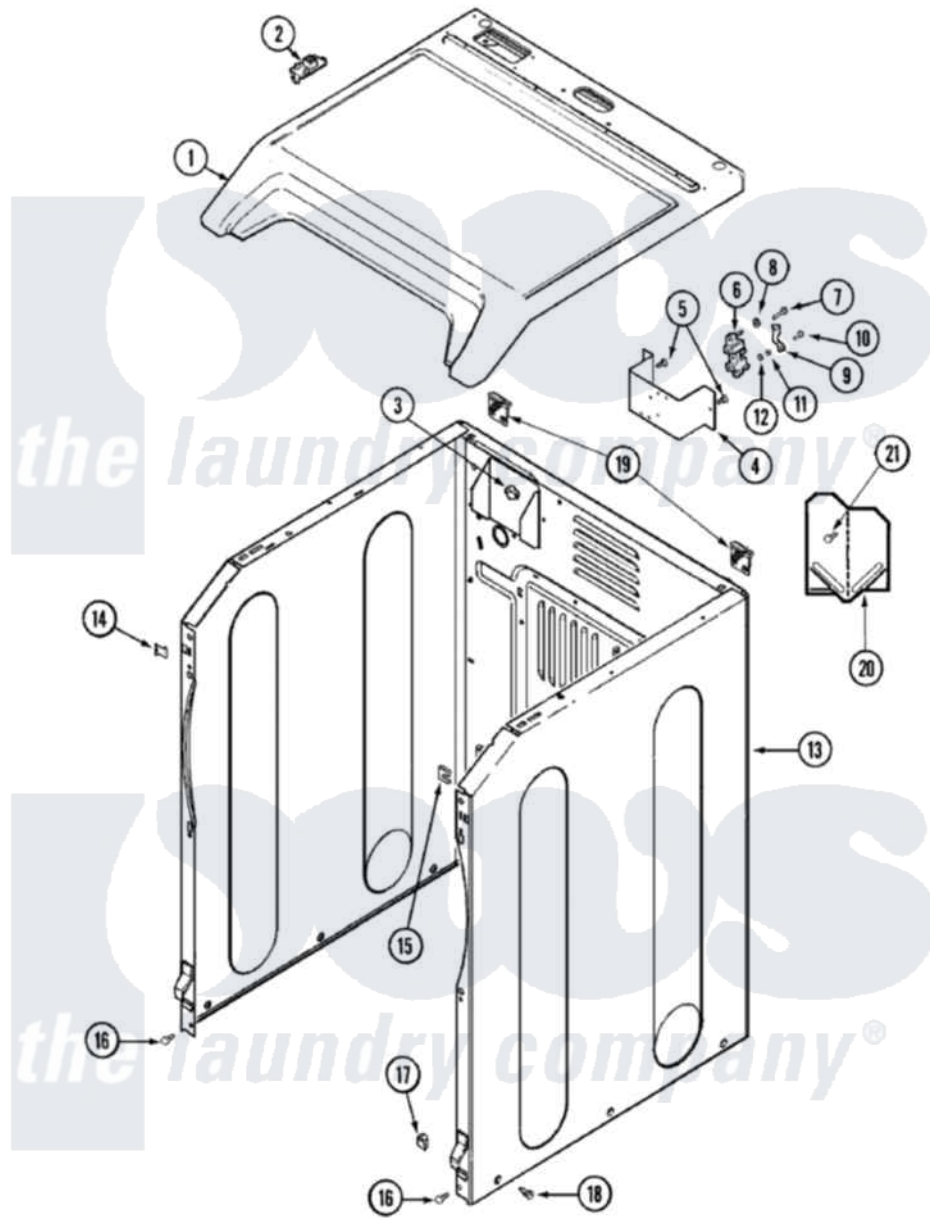

# Maytag MDE7460AYW 01 - CABINET

Maytag Residential Maytag MDE7460AYW Dryer Parts Parts Diagram 01 - CABINET  
 Click on the part number to view part

Item	Original Part Number	Replaced By	Status	Part Description
1	<a href="#">33002627</a>			Cover, Top
"	22003817	<a href="#">3370225</a>		Screw
2	33002599	<a href="#">33002891</a>		Pin, Locator
3	<a href="#">Y310376</a>			Clip, Door Switch Harness
4	33001826		Not Available	BRACKET, TERMINAL BLOCK---NA
5	<a href="#">22001995</a>			Screw Note: Screw, Tumbler Front And Shroud
6	<a href="#">33001244</a>			Block, Terminal
7	Y312209	<a href="#">W10001200</a>		Screw
8	<a href="#">311093</a>			Washer, Terminal Connection
9	<a href="#">Y312184</a>			Strap, Grounding
10	<a href="#">33001245</a>			Screw---NA
11	311484	<a href="#">112432</a>		Nut
12	<a href="#">311093</a>			Washer, Terminal Connection
13	<a href="#">22003553</a>			Cabinet Assembly
14	<a href="#">22002049</a>			Clip Note: Clip, Front Panel

15	213280	<a href="#">204439</a>	Screw And Fstner Assembly
16	<a href="#">22001995</a>		Screw Note: Screw, Tumbler Front And Shroud
17	<a href="#">Y310376</a>		Clip, Door Switch Harness
18	<a href="#">213007</a>		Xfor Cabinet See Cabinet, Back
19	<a href="#">22004095</a>		Hinge, Plastic
"	<a href="#">22001995</a>		Screw Note: Screw, Tumbler Front And Shroud
20	<a href="#">33001795</a>		Cover, Terminal Block
21	<a href="#">22001995</a>		Screw Note: Screw, Tumbler Front And Shroud