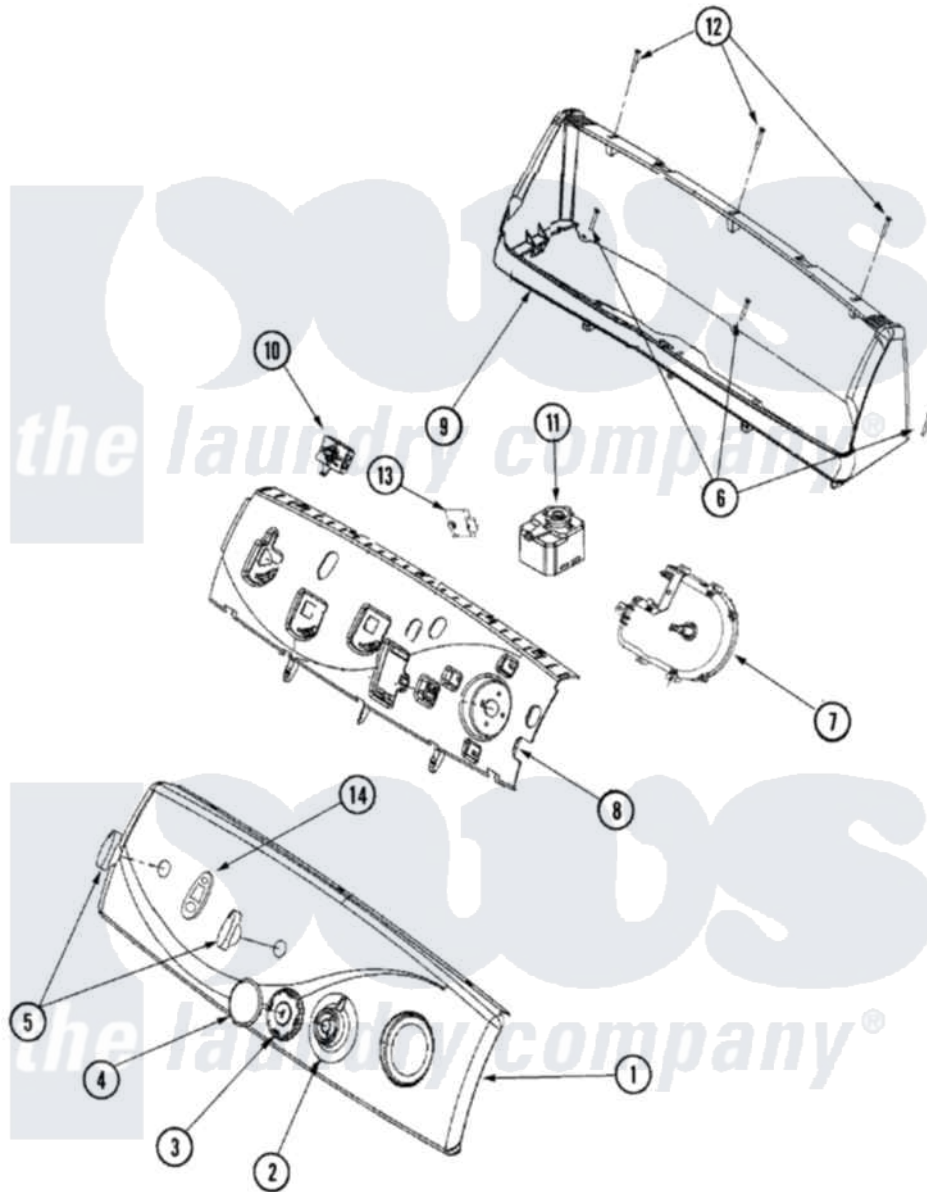

Maytag MDE7460AYW 02 - CONTROL PANEL

Maytag Residential Maytag MDE7460AYW Dryer Parts Parts Diagram 02 - CONTROL PANEL
 Click on the part number to view part

Item	Original Part Number	Replaced By	Status	Part Description
1	33002830	33002728		Facia, Control Panel
2	22003953	22004165		Timer Dial Skirt
3	22003993			Timer Knob
4	22003989			Timer Cap White
5	22003987			Control Knob White
6	33001855	33002917		Screw, No.10-16
7	33002803			Timer
"	33002748	33002855		Timer
8	33002738			Dryer Switch Support
9	22003960		Not Available	CONSOLE HOUSING (WHT)
10	33002725			4 Pos. Rotary Temp. Switch
11	33002736			On.off Switch
12	22003938	8534058		Screw
13	33002905			Sensor Assembly
"	33002734			3 Light Dryness Display
14	33002746			Lens Carrier Assembly