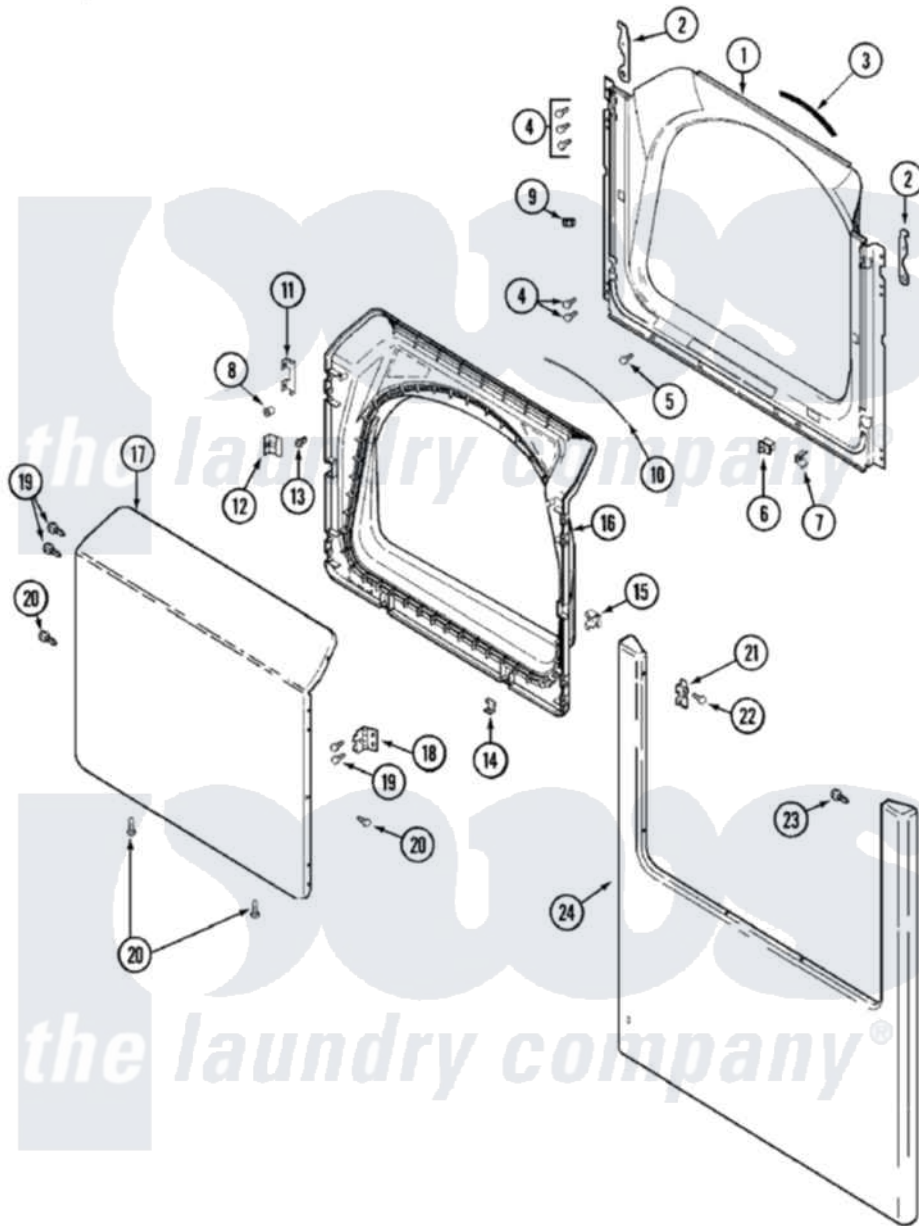

# Maytag MDE7460AYW 03 - DOOR

Maytag Residential Maytag MDE7460AYW Dryer Parts Parts Diagram 03 - DOOR  
 Click on the part number to view part

Item	Original Part Number	Replaced By	Status	Part Description
1	<a href="#">33001778</a>			Shroud
2	<a href="#">33002597</a>			Hook, Security
3	<a href="#">33001767</a>			Seal, Shroud
4	<a href="#">22001995</a>			Screw Note: Screw, Tumbler Front And Shroud
5	<a href="#">33001768</a>			Screw, Shroud Note: Screw, Shroud And Outlet Duct
6	33001508	<a href="#">W10169313</a>		Switch-Dor
7	<a href="#">33001760</a>			Bracket, Hinge
8	<a href="#">33001771</a>			Bushing, Inner Door
9	33001791	<a href="#">306436</a>		Door Latch Kit--W
"	Y304578	<a href="#">LA-1003</a>		Door Catch Kit
10	<a href="#">33002094</a>			Seal, Door
11	<a href="#">22002038</a>			Clip, Door
12	<a href="#">33001793</a>			Bracket, Strike
13	<a href="#">33001761</a>			Strike, Door
14	<a href="#">22002039</a>			Clip, Door

15	<a href="#">33001763</a>		Plug, Inner Door
16	<a href="#">22002039</a>		Clip, Door
"	<a href="#">22002063</a>		Screw No.8-18AB Wafer Head
"	<a href="#">33001750</a>		Door, Inner/ W Seal
17	<a href="#">22001817</a>		Sheet, Sound Damper
"	<a href="#">33002786</a>		Outer Door As-Pack
18	<a href="#">33001759</a>		Hinge, Door
19	22002062	<a href="#">98006631</a>	Screw
20	<a href="#">22002063</a>		Screw No.8-18AB Wafer Head
21	<a href="#">33001764</a>		Cover, Hinge Hole
22	<a href="#">33001787</a>		Screw, Hinge Note: Screw, Hinge Hole Cover
23	<a href="#">22002012</a>		Screw, Hinge Note: Screw, Hinge Bracket
24	<a href="#">22002836</a>		Panel, Front