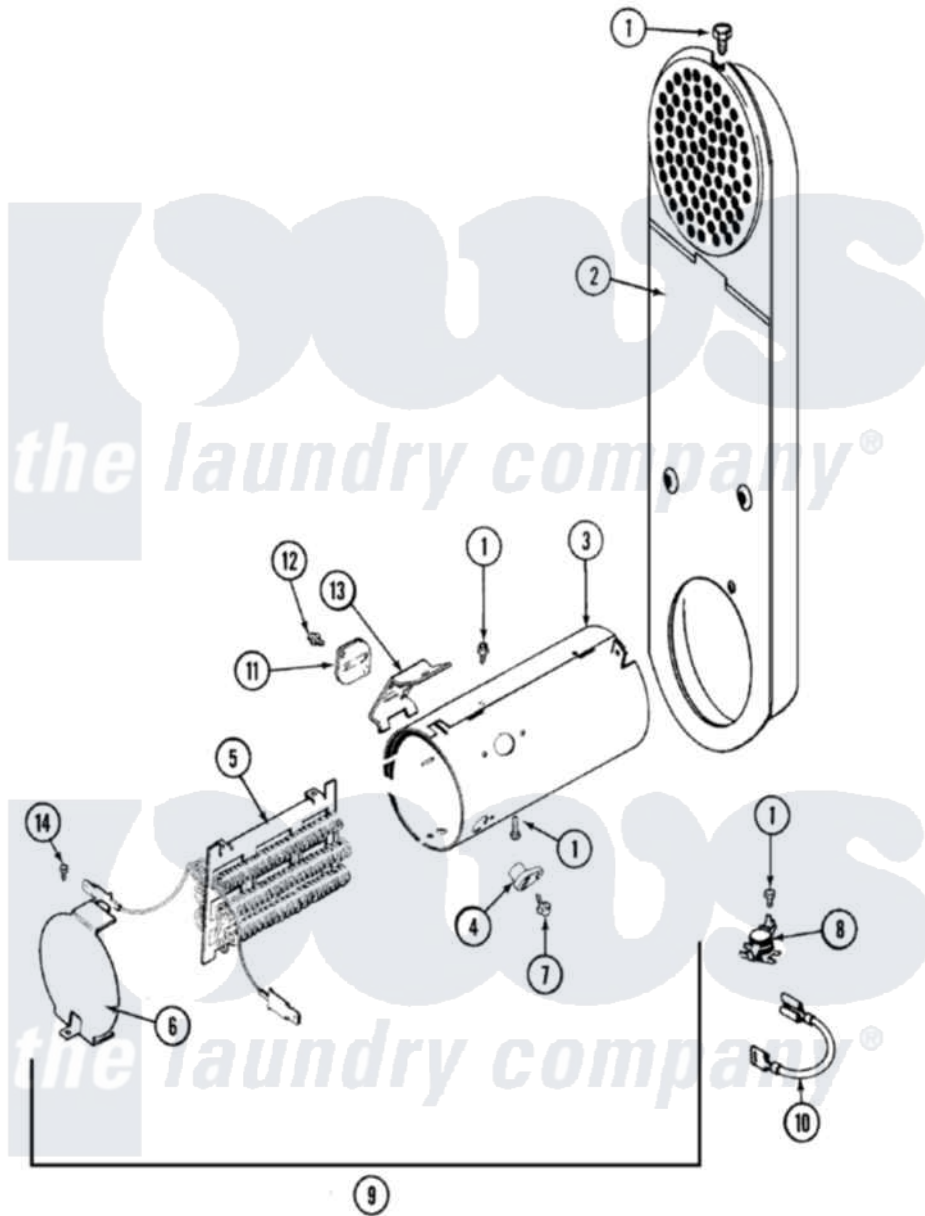

Maytag MDE7460AYW 05 - HEATER

Maytag Residential Maytag MDE7460AYW Dryer Parts Diagram 05 - HEATER
 Click on the part number to view part

Item	Original Part Number	Replaced By	Status	Part Description
1	211294	90767		Screw, 8A X 3/8 HeX Washer Head Tapping
2	33002767	33003038		Assembly, Inlet Duct-Elec
3	314995			Enclosure, Heater
4	307473			Fuse, Thermal
"	314998			Insulator, Terminal
5	307184	Y308612		Heater Sub-Assembly
6	314999			Shield, Radiant
7	314554		Not Available	SCREW
8	33001837			Cover, Thermostat
"	303396			Thermostat, Hi-Limit
9	307178			Heater Assembly
10	Y307173			Wire, Jumper
11	33001762			Fuse, Thermal
12	33001860	W10116760		Screw
13	315346			Bracket, Thermal Fuse
				Screw, 8A X 3/8 HeX Washer

14

211294

[90767](#)

Screw, 0A X 3/8 HEX Washer
Head Tapping

15

Y308590

[W10116795](#)

Heater