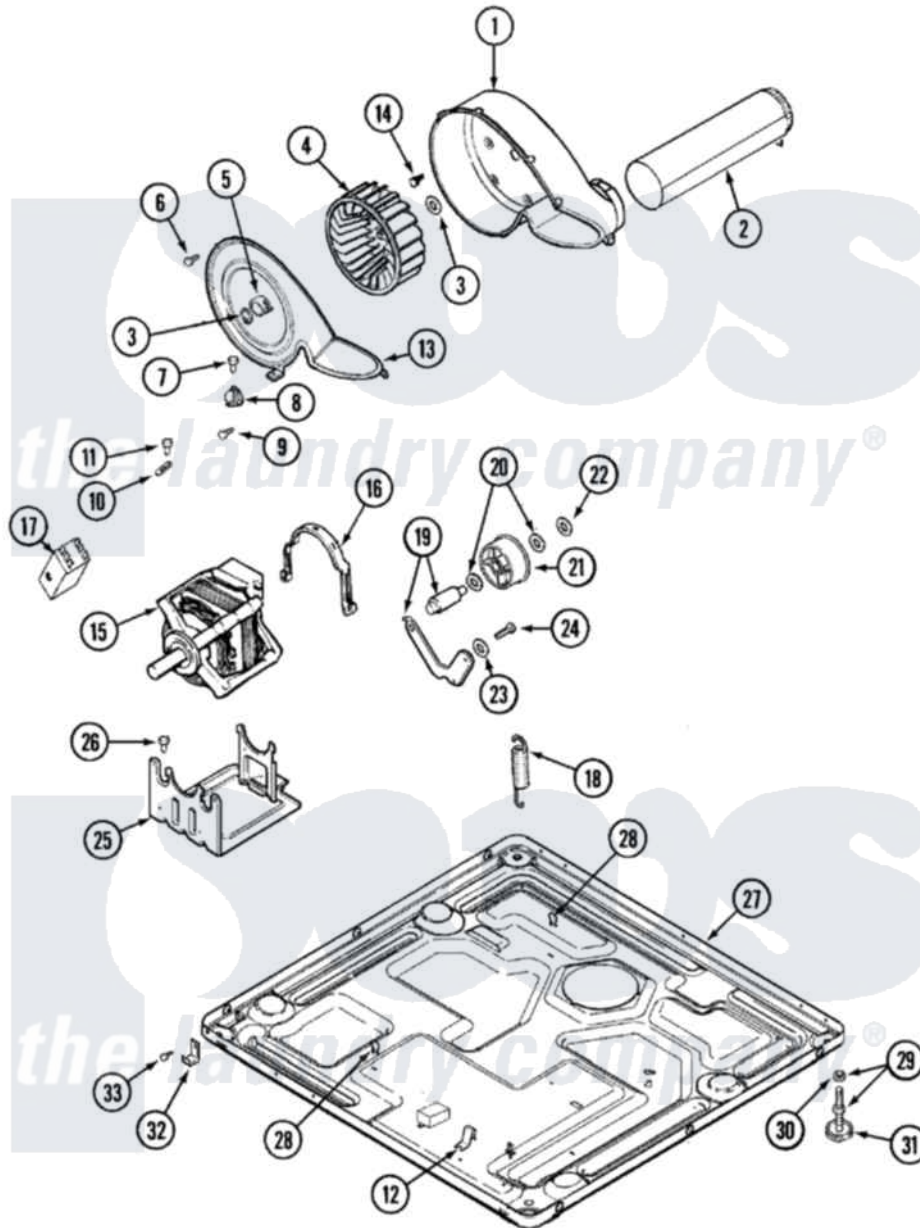

# Maytag MDE7460AYW 06 - MOTOR DRIVE

Maytag [Residential Maytag MDE7460AYW Dryer Parts](#) Parts Diagram 06 - MOTOR DRIVE  
 Click on the part number to view part

Item	Original Part Number	Replaced By	Status	Part Description
1	<a href="#">33001789</a>			Housing, Blower
2	211294	<a href="#">90767</a>		Screw, 8A X 3/8 HeX Washer Head Tapping
"	<a href="#">33001799</a>			Outlet Duct Assembly Note: Outlet Duct Assembly
3	410233	<a href="#">9703438</a>		Ring-Retrn
4	<a href="#">33002797</a>			Wheel, Blower
5	<a href="#">312967</a>			Clamp, Blower Housing
6	33001855	<a href="#">33002917</a>		Screw, No.10-16
7	<a href="#">Y313561</a>			Screw----NA
8	<a href="#">306910</a>			Thermostat, Multi Temp Note: Thermostat
"	<a href="#">306911</a>			Thermostat, Multi-Temp
9	22002925	<a href="#">3370225</a>		Screw
10	<a href="#">33001762</a>			Fuse, Thermal
11	211294	<a href="#">90767</a>		Screw, 8A X 3/8 HeX Washer Head Tapping
12	<a href="#">22002244</a>			Clip, Grounding