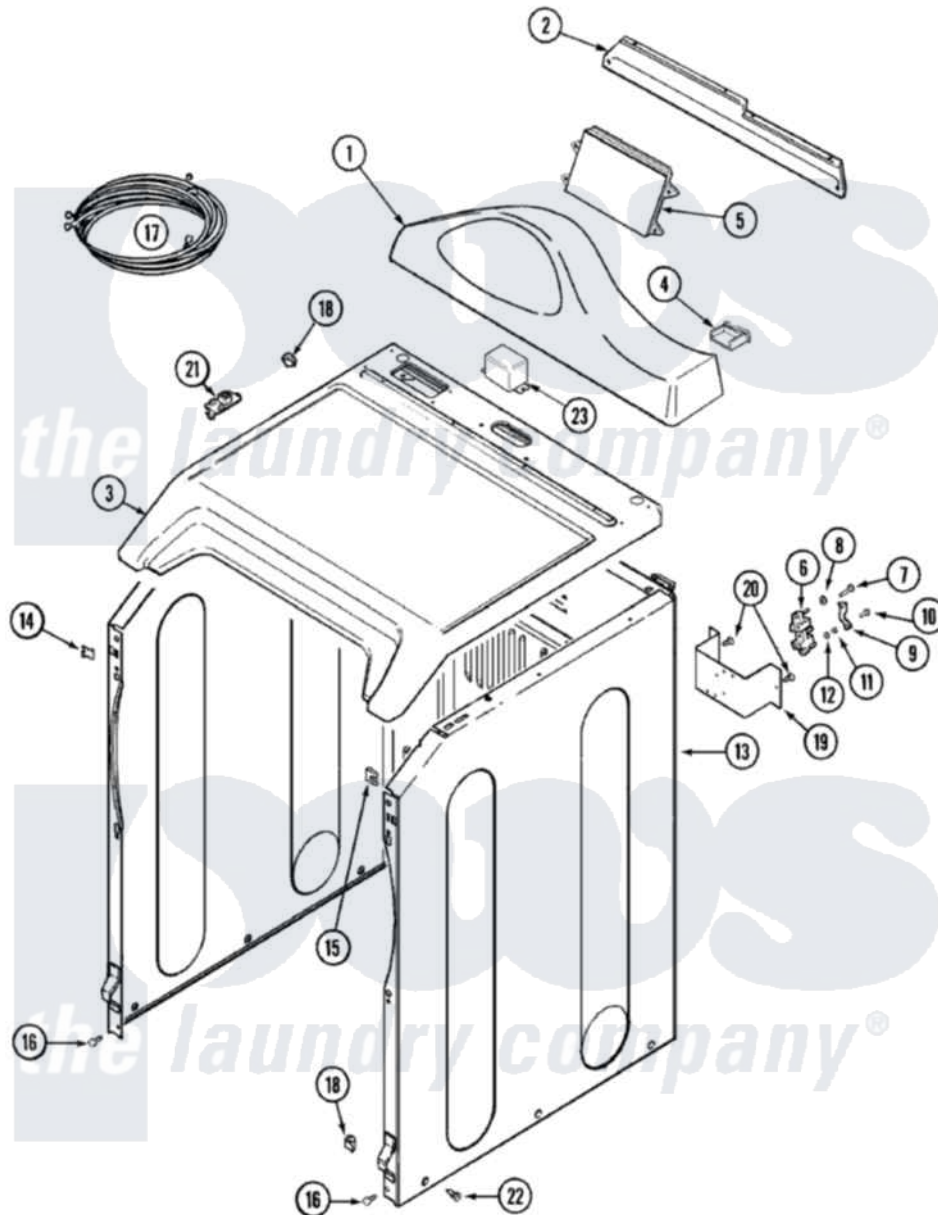

Maytag MDE7500AYQ 02 - CONTROL PANEL & CABINET

Maytag Residential Maytag MDE7500AYQ Dryer Parts Parts Diagram 02 - CONTROL PANEL & CABINET
 Click on the part number to view part

Item	Original Part Number	Replaced By	Status	Part Description
1	22004443			Lcd Console Assembly-BSQ - As Pack
"	22003807			Medallion, Console
"	22003241			Console, Lcd W/Membrane
"	22003806			Medallion, Console
2	22003255	22003581		Back, Console Panel
"	22003581			Back, Console Panel
"	Y22002339	8534058		Screw
3	33002367			Cover, Top
"	33002628			Cover, Top
4	22003323			Cover, Console Plug
5	33002684	33002886		ConTrol Board Assy/Lcd As Pk T
"	33002716	33002886		ConTrol Board Assy/Lcd As Pk T
"	33002562	33002886		ConTrol Board Assy/Lcd As Pk T
"	22002061	910187		Screw