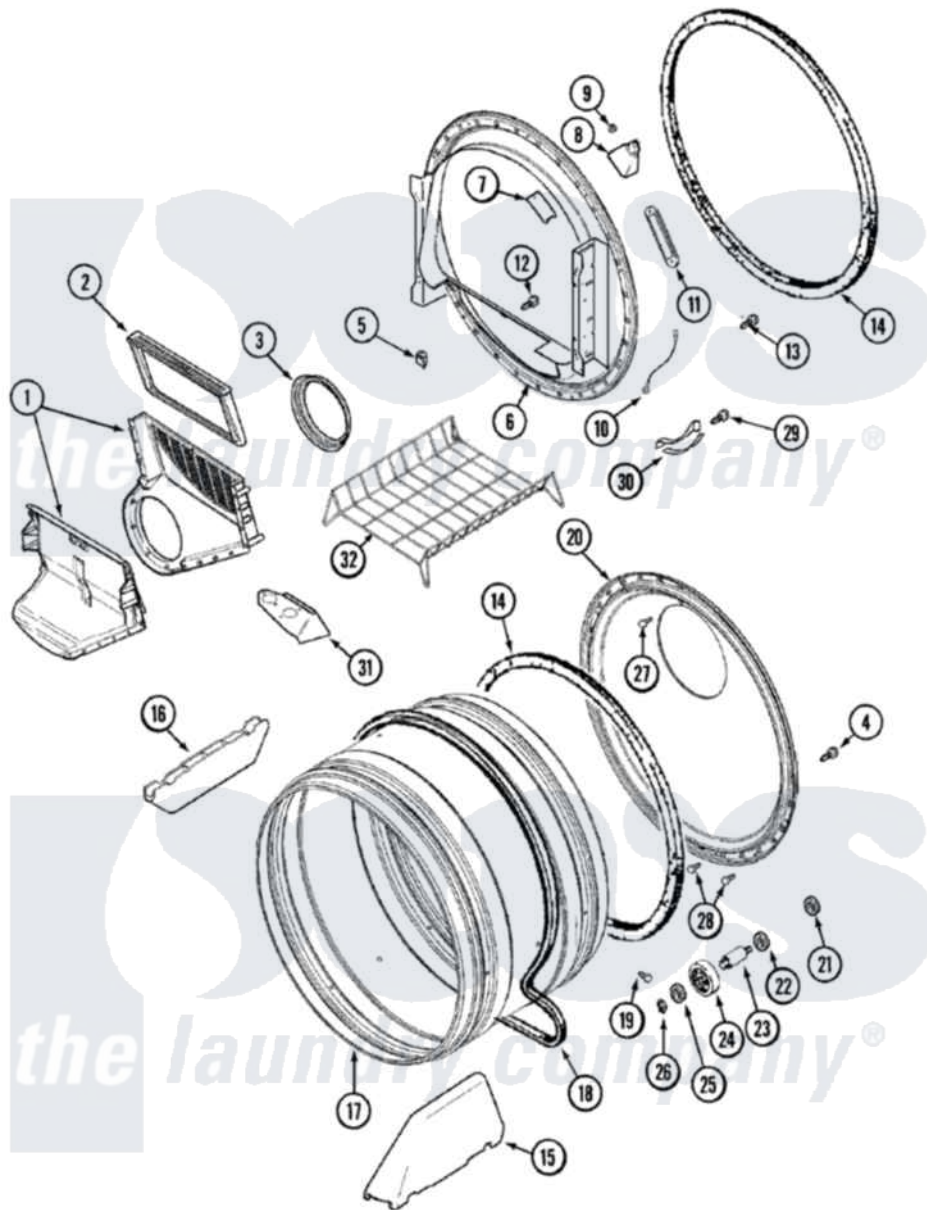

Maytag MDE7500AYQ 06 - TUMBLER

Maytag Residential Maytag MDE7500AYQ Dryer Parts Parts Diagram 06 - TUMBLER
 Click on the part number to view part

Item	Original Part Number	Replaced By	Status	Part Description
1	33001799			Outlet Duct Assembly Note: Outlet Duct Assembly
2	33001808			Filter, Lint
3	33001758	33002560		Seal, Blower
4	33002190			SCrew, C BraCe, BraCket, Cabinet
5	Y310376			Clip, Door Switch Harness
6	33001868			Front, Tumbler Front W/Sensor Note: Front, Tumbler
7	33001871			Screw Note: Screw, Drum Light
"	33001869			Lens, Drum Light
"	22002263			Lamp
8	33001870		Not Available	HOLDER, LAMP (W/HOUSING) NOTE: LAMP (W/HOUSING & HOLDER)
9	214872			Palnut, End Cap Note: Nut, Lamp Holder
10	211294	90767		Screw, 8A X 3/8 HeX Washer

10	211294	30707	Head Tapping
"	Y303711		Sensor Ground Wire
11	22001078	3177991	Screw
"	33001809		Sensor Bar Assembly
12	312311	312311MAY	Screw
13	33001855	33002917	Screw, No.10-16
14	33001807		Seal, Tumbler
15	33001756	33002032	Baffle
16	33001755		Baffle
17	33001889		Tumbler
18	33001777	33002535	V-Belt
19	33001788	33002973	Screw, No.9-15 X 1.00 Hx WS
20	33001801		Back, Tumbler
21	33001443		Nut, Hex
22	Y313347	312535	Washer, Vault Mounting Brk.
23	Y312948	6-3129480	Shaft- Tumbler
24	Y303373	12001541	Drum Roller/Washer Assembly--W
25	312535		Washer, Vault Mounting Brk.
26	410233	9703438	Ring-Retrn
27	210932		Screw, No.8 X 9/16 Ctsk Note: Screw, Inlet Duct
28	22001996	3370225	Screw
29	210720		Rivet, Bearing To Tumbler Fmt
30	306508		Tumbler Bearing Kit ----W
31	33001837		Cover, Thermostat
32	33001917	33001917A	Rack- Dryi