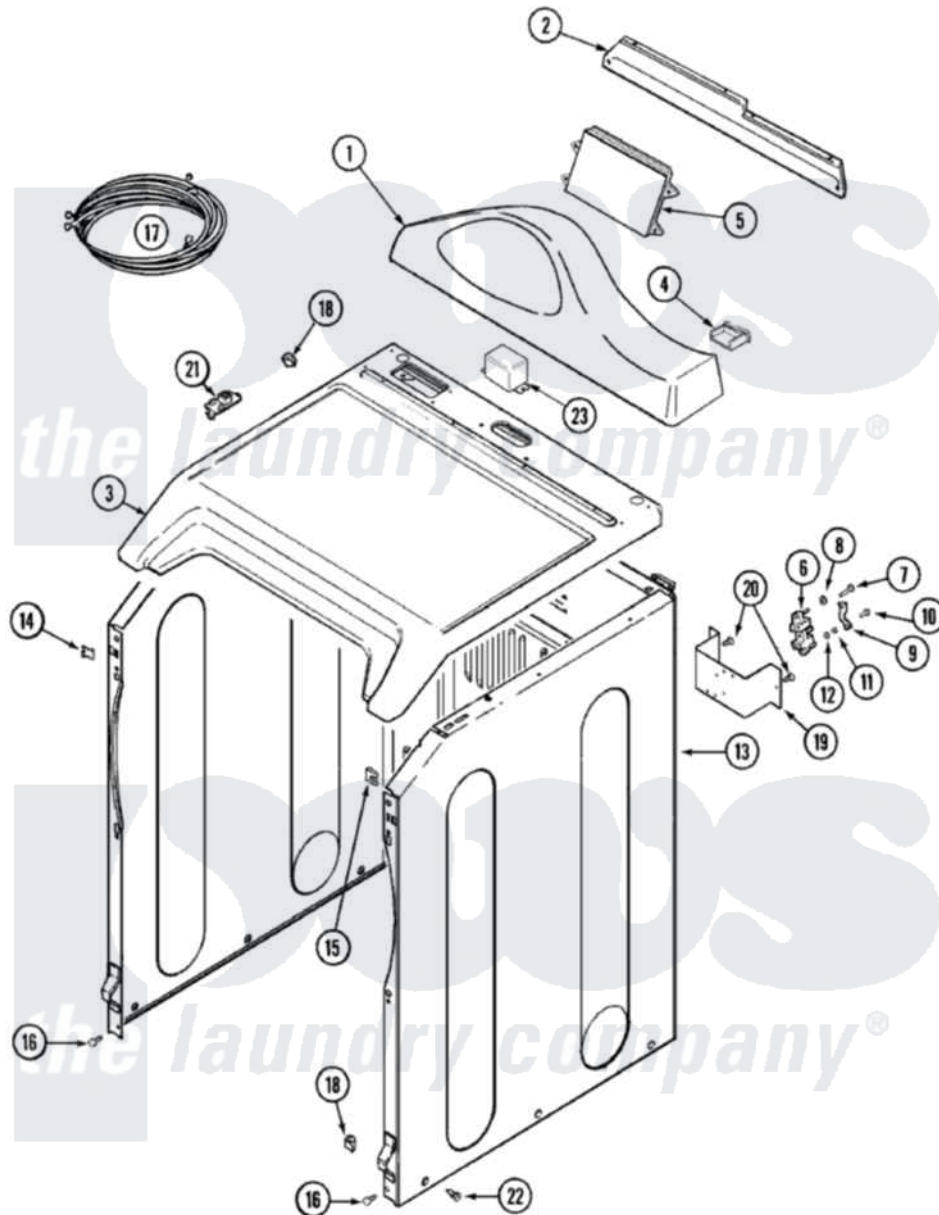

Maytag MDE7500AYW 02 - CONTROL PANEL & CABINET

Maytag Residential Maytag MDE7500AYW Dryer Parts Parts Diagram 02 - CONTROL PANEL & CABINET
 Click on the part number to view part

Item	Original Part Number	Replaced By	Status	Part Description
1	22003240			Console, Lcd W/Membrane
"	22004442			Lcd Console Assembly-White - As Pack
"	22003807			Medallion, Console
"	22003806			Medallion, Console
2	22003581			Back, Console Panel
"	22003255	22003581		Back, Console Panel
"	Y22002339	8534058		Screw
3	33001865			Cover, Top
"	33002627			Cover, Top
4	22003276			Cover, Console Plug
5	33002562	33002886		ConTrol Board Assy/Lcd As Pk T
"	33002886			ConTrol Board Assy/Lcd As Pk T
"	33002799	33002886		ConTrol Board Assy/Lcd As Pk T
"	33002700	33002886		ConTrol Board Assy/Lcd As