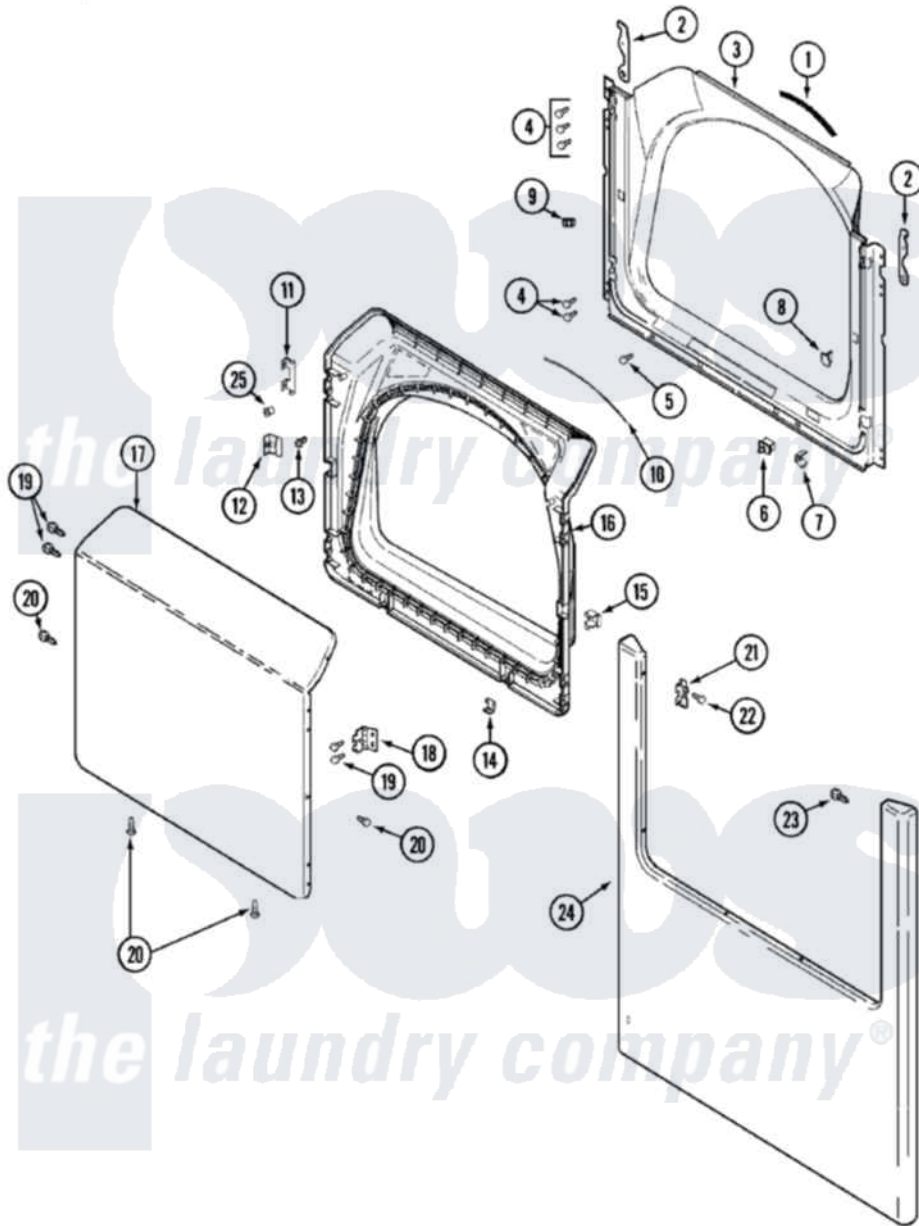

# Maytag MDE7500AYW 03 - DOOR

Maytag [Residential Maytag MDE7500AYW Dryer Parts](#) Parts Diagram 03 - DOOR  
 Click on the part number to view part

Item	Original Part Number	Replaced By	Status	Part Description
1	<a href="#">33001767</a>			Seal, Shroud
2	33002386	<a href="#">33002597</a>		Hook, Security
3	<a href="#">33001778</a>			Shroud
4	<a href="#">22001995</a>			Screw Note: Screw, Tumbler Front And Shroud
5	<a href="#">33001768</a>			Screw, Shroud Note: Screw, Shroud And Outlet Duct
6	33001508	<a href="#">W10169313</a>		Switch-Dor
7	<a href="#">33001760</a>			Bracket, Hinge
8	33001174	<a href="#">LA-1003</a>		Door Catch Kit
9	Y304578	<a href="#">LA-1003</a>		Door Catch Kit
10	<a href="#">33002094</a>			Seal, Door
11	<a href="#">22002038</a>			Clip, Door
12	<a href="#">33001793</a>			Bracket, Strike
13	<a href="#">33001761</a>			Strike, Door
14	<a href="#">22002039</a>			Clip, Door
15	<a href="#">33001763</a>			Plug, Inner Door

16	<a href="#">33002544</a>		Door, Inner W/Seal
"	<a href="#">22002039</a>		Clip, Door
"	<a href="#">22002063</a>		Screw No.8-18AB Wafer Head
17	<a href="#">22003242</a>		Door, Outer W/Medallion
"	<a href="#">22001817</a>		Sheet, Sound Damper
"	<a href="#">33001867</a>		Pad, Front
18	<a href="#">33001759</a>		Hinge, Door
19	22002062	<a href="#">98006631</a>	Screw
20	<a href="#">22002063</a>		Screw No.8-18AB Wafer Head
21	<a href="#">33001764</a>		Cover, Hinge Hole
22	<a href="#">33001787</a>		Screw, Hinge Note: Screw, Hinge Hole Cover
23	<a href="#">22002012</a>		Screw, Hinge Note: Screw, Hinge Bracket
24	22002241	<a href="#">22002836</a>	Panel, Front
25	<a href="#">33001771</a>		Bushing, Inner Door