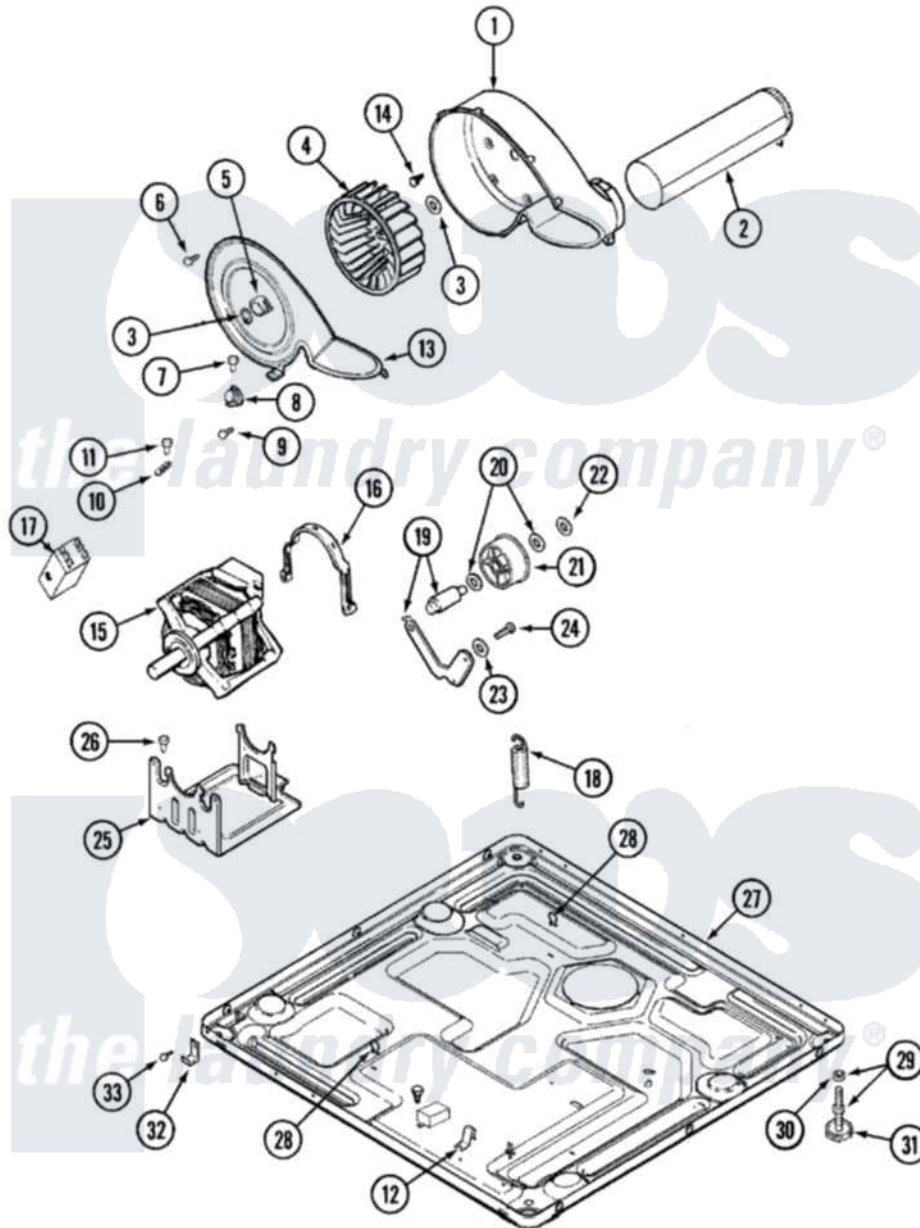

Maytag MDE7500AYW 05 - MOTOR DRIVE

Maytag [Residential Maytag MDE7500AYW Dryer Parts](#) Parts Diagram 05 - MOTOR DRIVE
 Click on the part number to view part

Item	Original Part Number	Replaced By	Status	Part Description
1	33001789			Housing, Blower
2	22001995			Screw Note: Screw, Tumbler Front And Shroud
"	33001800			Duct Assembly, Exhaust
3	410233	9703438		Ring-Retr
4	33001790			Wheel, Blower
"	33002797			Wheel, Blower
5	312967			Clamp, Blower Housing
6	33001855	33002917		Screw, No.10-16
7	Y313561			Screw----NA
8	307208			Thermistor, Temp. Control
"	33002567			Thermostat, Cycling
9	22001996	3370225		Screw
10	33001762			Fuse, Thermal
11	314848	W10116760		Screw
12	22002244			Clip, Grounding
13	33001796	33002711		Cover, Blower Housing

14	314818	1163839	Screw
15	33002478		Motor
"	33002795		Motor, Drive 60Hz
16	Y015825		Clip, Motor To Motor Support
17	33001854	33002478	Motor
18	33002461		Plug For Spring
"	33002460	33002459	Assembly, Spring And Plug
19	33001840	6-3705180	Idler Arm
20	Y312527		Washer, Idler Shaft
21	33001783	6-3700340	Bearing- I
22	312958	354987	Ring, Retaining
23	315772		Sleeve, Idler Arm
24	Y014874		Screw, Idler Arm And Sleeve
25	33002466	33002817	Motor Support, Offset
"	Y313561		Screw----NA
26	Y313561		Screw----NA
27	33002622		Base,
"	33002465	Not Available	BASE, (LWR)----NA
"	33002465	Not Available	BASE, (LWR)----NA
28	410490		Spring, Retainer Wire Harness
29	Y305086		Adjustable Leg And Nut
30	Y052740	62739	Nut, Lock
31	Y314137		Foot, Rubber
32	22002239		Clip, Front Panel
33	Y310632	1163839	Screw