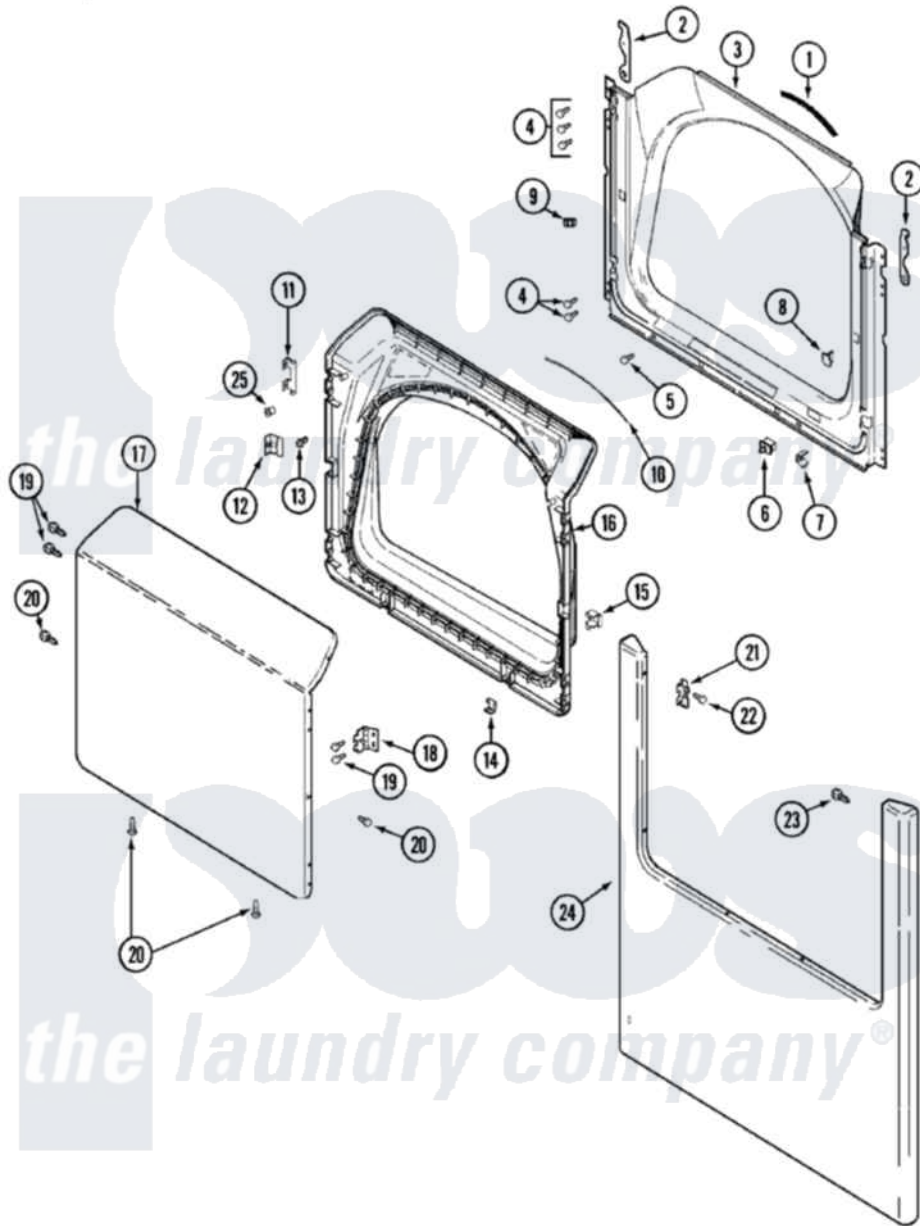

Maytag MDE7500AZQ 03 - DOOR

Maytag [Residential Maytag MDE7500AZQ Dryer Parts](#) Parts Diagram 03 - DOOR
 Click on the part number to view part

Item	Original Part Number	Replaced By	Status	Part Description
1	33001767			Seal, Shroud
2	33002386	33002597		Hook, Security
3	33002379			Shroud
4	22001995			Screw Note: Screw, Tumbler Front And Shroud
5	33001768			Screw, Shroud Note: Screw, Shroud And Outlet Duct
6	33001508	W10169313		Switch-Dor
7	33001760			Bracket, Hinge
8	33001174	LA-1003		Door Catch Kit
9	Y304578	LA-1003		Door Catch Kit
10	33002094			Seal, Door
11	22002038			Clip, Door
12	33001793			Bracket, Strike
13	33001761			Strike, Door
14	22002039			Clip, Door
15	33001763			Plug, Inner Door

16	33002351		Screw
"	22002039		Clip, Door
"	33002546	Not Available	DOOR, INNER W/SEAL (BSQ)
17	22003243		Door, Outer W/Medallion
"	33001867		Pad, Front
"	22001817		Sheet, Sound Damper
18	33001759		Hinge, Door
19	22002062	98006631	Screw
20	33002351		Screw
21	33002349		Cover, Hinge Hole
22	33001787		Screw, Hinge Note: Screw, Hinge Hole Cover
23	22002012		Screw, Hinge Note: Screw, Hinge Bracket
24	33002396	Not Available	PANEL, FRONT (BSQ)
25	33001771		Bushing, Inner Door