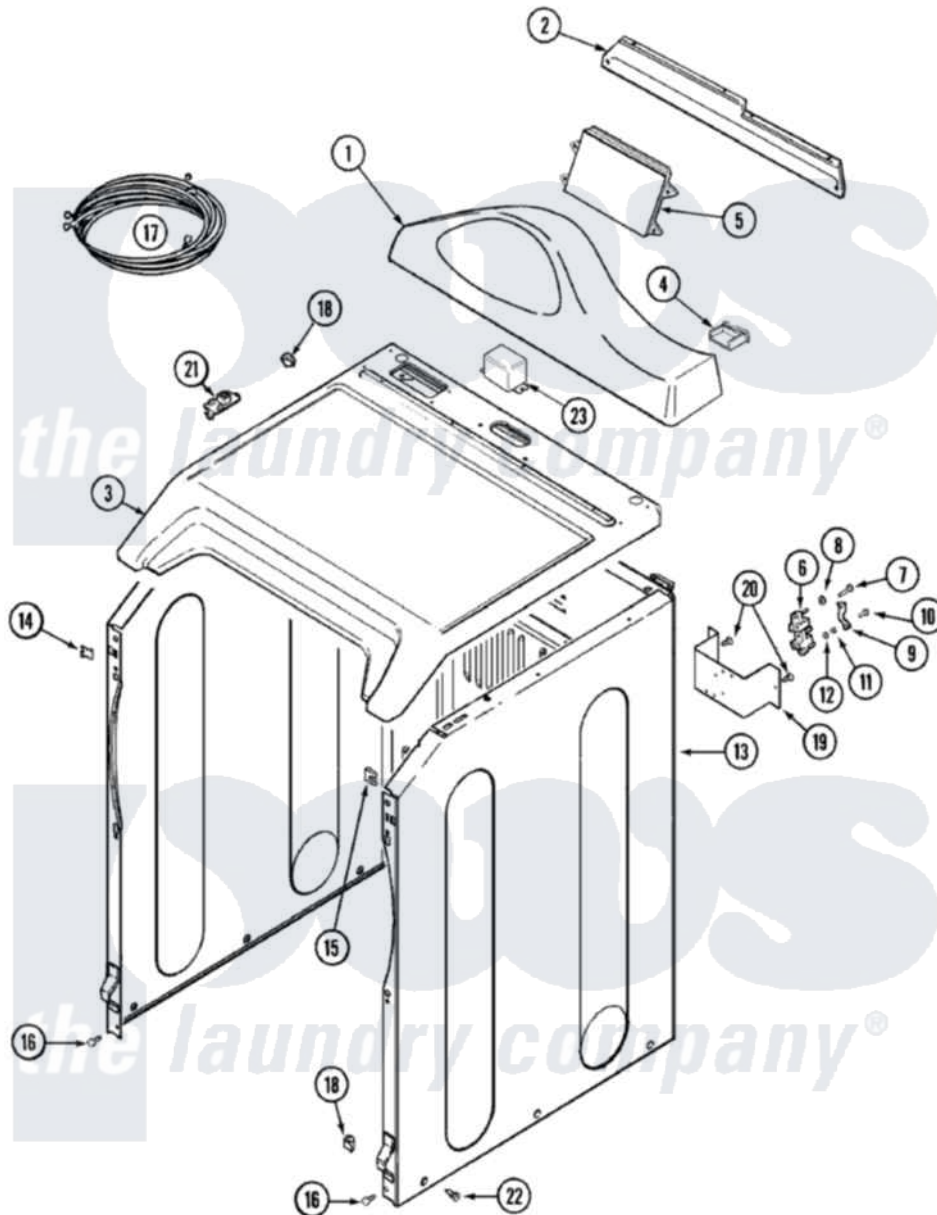

# Maytag MDE7500AZW 02 - CONTROL PANEL & CABINET

Maytag Residential Maytag MDE7500AZW Dryer Parts Parts Diagram 02 - CONTROL PANEL & CABINET  
 Click on the part number to view part

Item	Original Part Number	Replaced By	Status	Part Description
1	<a href="#">22003240</a>			Console, Lcd W/Membrane
"	<a href="#">22004442</a>			Lcd Console Assembly-White - As Pack
"	<a href="#">22003807</a>			Medallion, Console
"	<a href="#">22003806</a>			Medallion, Console
2	<a href="#">22003581</a>			Back, Console Panel
"	Y22002339	<a href="#">8534058</a>		Screw
"	22003255	<a href="#">22003581</a>		Back, Console Panel
3	<a href="#">33001865</a>			Cover, Top
"	<a href="#">33002627</a>			Cover, Top
4	<a href="#">22003276</a>			Cover, Console Plug
5	22002061	<a href="#">910187</a>		Screw
"	<a href="#">33002886</a>			ConTrol Board Assy/Lcd As Pk T
"	33002562	<a href="#">33002886</a>		ConTrol Board Assy/Lcd As Pk T
"	33002799	<a href="#">33002886</a>		ConTrol Board Assy/Lcd As Pk T