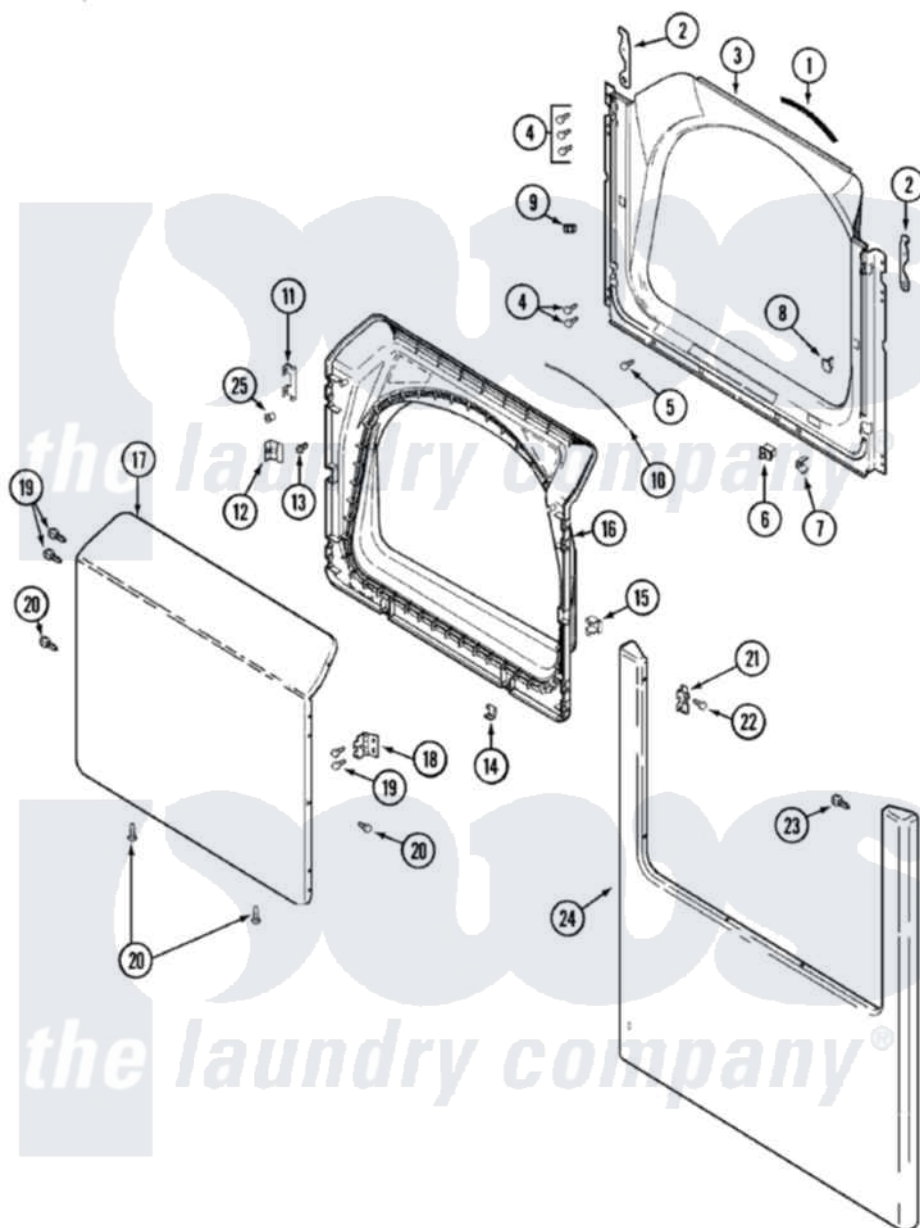

Maytag MDE7500AZW 03 - DOOR

Maytag [Residential Maytag MDE7500AZW Dryer Parts](#) Parts Diagram 03 - DOOR
 Click on the part number to view part

Item	Original Part Number	Replaced By	Status	Part Description
1	33001767			Seal, Shroud
2	33002386	33002597		Hook, Security
3	33001778			Shroud
4	22001995			Screw Note: Screw, Tumbler Front And Shroud
5	33001768			Screw, Shroud Note: Screw, Shroud And Outlet Duct
6	33001508	W10169313		Switch-Dor
7	33001760			Bracket, Hinge
8	33001174	LA-1003		Door Catch Kit
9	Y304578	LA-1003		Door Catch Kit
10	33002094			Seal, Door
11	22002038			Clip, Door
12	33001793			Bracket, Strike
13	33001761			Strike, Door
14	22002039			Clip, Door
15	33001763			Plug, Inner Door

16	33002544		Door, Inner W/Seal
"	22002039		Clip, Door
"	22002063		Screw No.8-18AB Wafer Head
17	22003242		Door, Outer W/Medallion
"	22001817		Sheet, Sound Damper
"	33001867		Pad, Front
18	33001759		Hinge, Door
19	22002062	98006631	Screw
20	22002063		Screw No.8-18AB Wafer Head
21	33001764		Cover, Hinge Hole
22	33001787		Screw, Hinge Note: Screw, Hinge Hole Cover
23	22002012		Screw, Hinge Note: Screw, Hinge Bracket
24	22002241	22002836	Panel, Front
25	33001771		Bushing, Inner Door