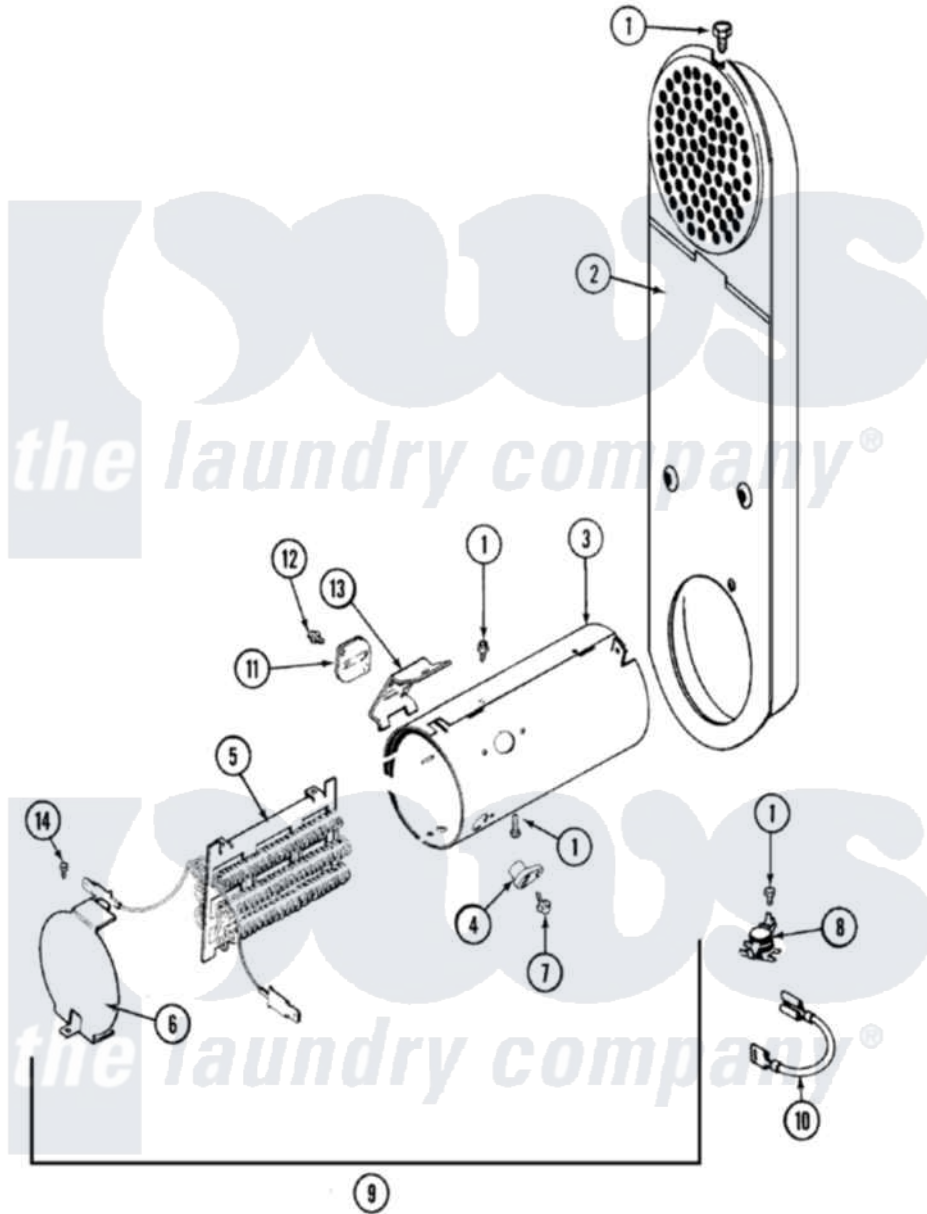

# Maytag MDE7500AZW 04 - HEATER

Maytag [Residential Maytag MDE7500AZW Dryer Parts](#) Parts Diagram 04 - HEATER  
 Click on the part number to view part

Item	Original Part Number	Replaced By	Status	Part Description
1	211294	<a href="#">90767</a>		Screw, 8A X 3/8 HeX Washer Head Tapping
2	33001803	<a href="#">33003038</a>		Assembly, Inlet Duct-Elec
3	<a href="#">314995</a>			Enclosure, Heater
4	<a href="#">314998</a>			Insulator, Terminal
5	<a href="#">306199</a>			Relay, Heater
6	<a href="#">314999</a>			Shield, Radiant
7	314554		Not Available	SCREW
8	<a href="#">303396</a>			Thermostat, Hi-Limit
10	<a href="#">Y307173</a>			Wire, Jumper
11	<a href="#">307473</a>			Fuse, Thermal
12	33001860	<a href="#">W10116760</a>		Screw
13	<a href="#">315346</a>			Bracket, Thermal Fuse
14	22001996	<a href="#">3370225</a>		Screw
15	Y308590	<a href="#">W10116795</a>		Heater