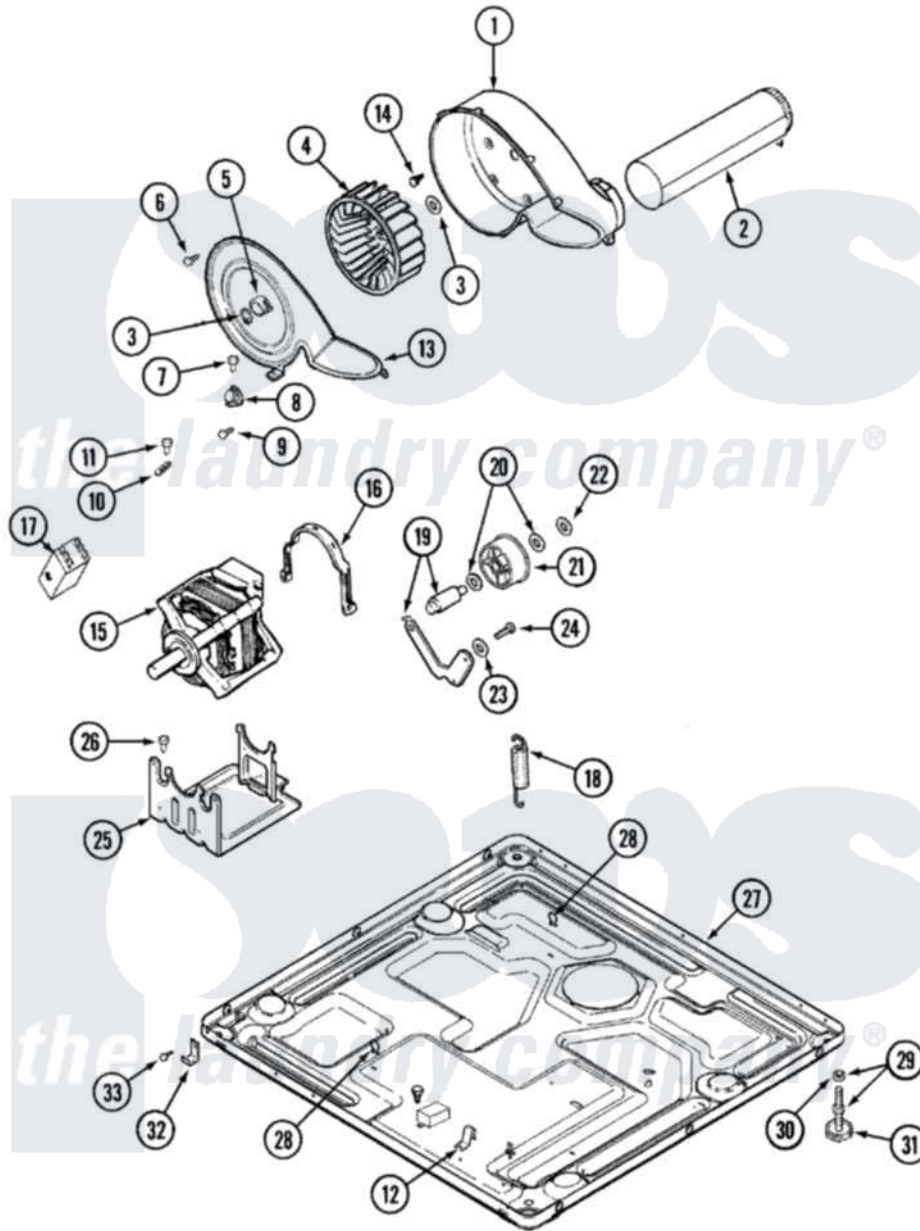

Maytag MDE7500AZW 05 - MOTOR DRIVE

Maytag [Residential Maytag MDE7500AZW Dryer Parts](#) Parts Diagram 05 - MOTOR DRIVE
 Click on the part number to view part

Item	Original Part Number	Replaced By	Status	Part Description
1	33001789			Housing, Blower
2	22001995			Screw Note: Screw, Tumbler Front And Shroud
"	33001800			Duct Assembly, Exhaust
3	410233	9703438		Ring-Retrn
4	33001790			Wheel, Blower
"	33002797			Wheel, Blower
5	312967			Clamp, Blower Housing
6	33001855	33002917		Screw, No.10-16
7	Y313561			Screw----NA
8	307208			Thermistor, Temp. Control
"	33002567			Thermostat, Cycling
9	22001996	3370225		Screw
10	33001762			Fuse, Thermal
11	314848	W10116760		Screw
12	22002244			Clip, Grounding
13	33001796	33002711		Cover, Blower Housing

14	314818	1163839	Screw
15	33002478		Motor
"	33002795		Motor, Drive 60Hz
16	Y015825		Clip, Motor To Motor Support
17	33001854	33002478	Motor
18	33002461		Plug For Spring
"	33002460	33002459	Assembly, Spring And Plug
19	33001840	6-3705180	Idler Arm
20	Y312527		Washer, Idler Shaft
21	33001783	6-3700340	Bearing- I
22	312958	354987	Ring, Retaining
23	315772		Sleeve, Idler Arm
24	Y014874		Screw, Idler Arm And Sleeve
25	33002466	33002817	Motor Support, Offset
"	Y313561		Screw----NA
26	Y313561		Screw----NA
27	33002622		Base,
"	33002465	Not Available	BASE, (LWR)----NA
"	33002465	Not Available	BASE, (LWR)----NA
28	410490		Spring, Retainer Wire Harness
29	Y305086		Adjustable Leg And Nut
30	Y052740	62739	Nut, Lock
31	Y314137		Foot, Rubber
32	22002239		Clip, Front Panel
33	Y310632	1163839	Screw