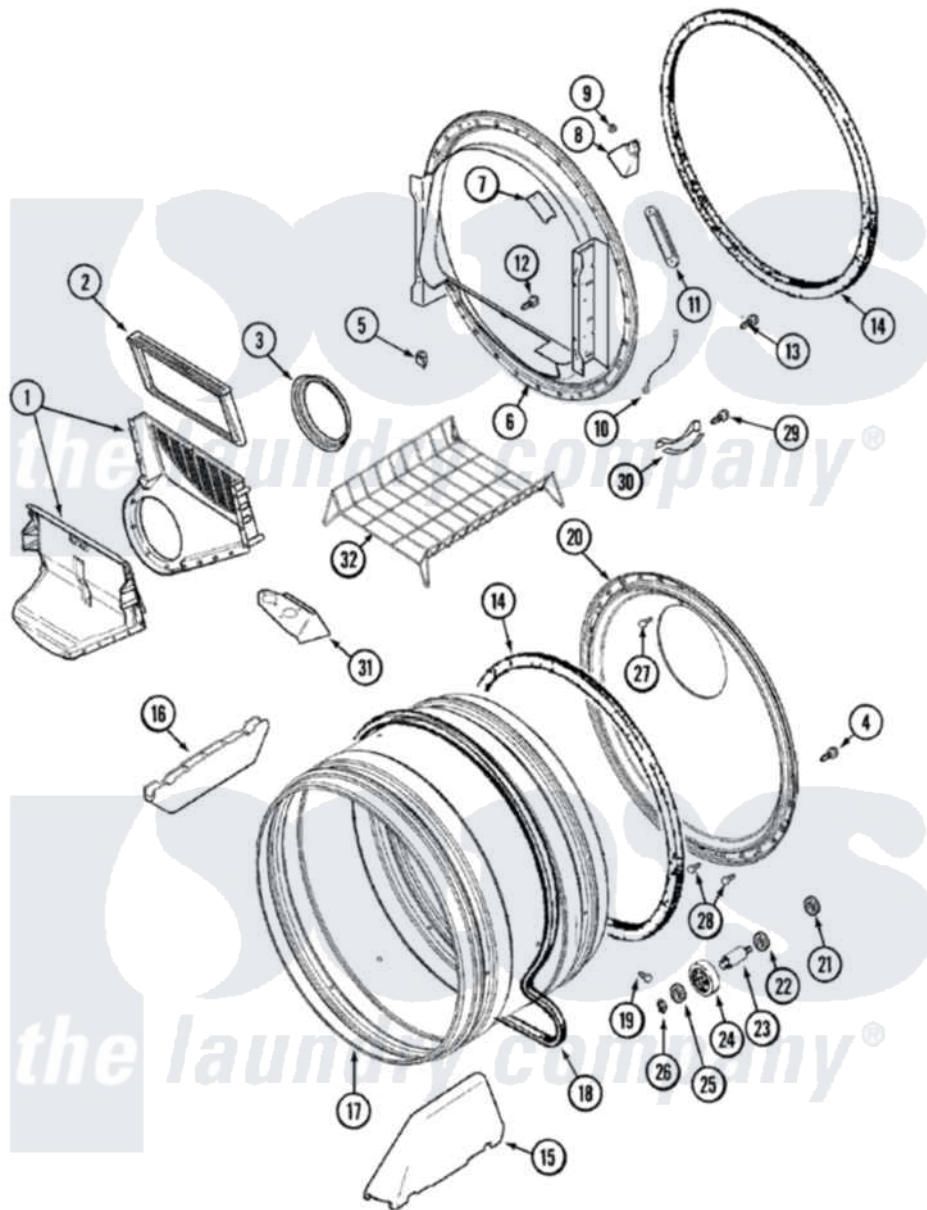

Maytag MDE7500AZW 06 - TUMBLER

Maytag Residential Maytag MDE7500AZW Dryer Parts Parts Diagram 06 - TUMBLER
 Click on the part number to view part

Item	Original Part Number	Replaced By	Status	Part Description
1	33001799			Outlet Duct Assembly Note: Outlet Duct Assembly
2	33001808			Filter, Lint
3	33001758	33002560		Seal, Blower
4	33002190			SCrew, C BraCe, BraCket, Cabinet
5	Y310376			Clip, Door Switch Harness
6	33001868			Front, Tumbler Front W/Sensor Note: Front, Tumbler
7	33001871			Screw Note: Screw, Drum Light
"	33001869			Lens, Drum Light
"	22002263			Lamp
8	33001870		Not Available	HOLDER, LAMP (W/HOUSING) NOTE: LAMP (W/HOUSING & HOLDER)
9	214872			Palnut, End Cap Note: Nut, Lamp Holder
10	211294	90767		Screw, 8A X 3/8 HeX Washer

10	211294	30707	Head Tapping
"	Y303711		Sensor Ground Wire
11	22001078	3177991	Screw
"	33001809		Sensor Bar Assembly
12	312311	312311MAY	Screw
13	33001855	33002917	Screw, No.10-16
14	33001807		Seal, Tumbler
15	33001756	33002032	Baffle
16	33001755		Baffle
17	33001889		Tumbler
18	33001777	33002535	V-Belt
19	33001788	33002973	Screw, No.9-15 X 1.00 Hx WS
20	33001801		Back, Tumbler
21	33001443		Nut, Hex
22	Y313347	312535	Washer, Vault Mounting Brk.
23	Y312948	6-3129480	Shaft- Tumbler
24	Y303373	12001541	Drum Roller/Washer Assembly--W
25	312535		Washer, Vault Mounting Brk.
26	410233	9703438	Ring-Retrn
27	210932		Screw, No.8 X 9/16 Ctsk Note: Screw, Inlet Duct
28	22001996	3370225	Screw
29	210720		Rivet, Bearing To Tumbler Fmt
30	306508		Tumbler Bearing Kit ----W
31	33001837		Cover, Thermostat
32	33001917	33001917A	Rack- Dryi