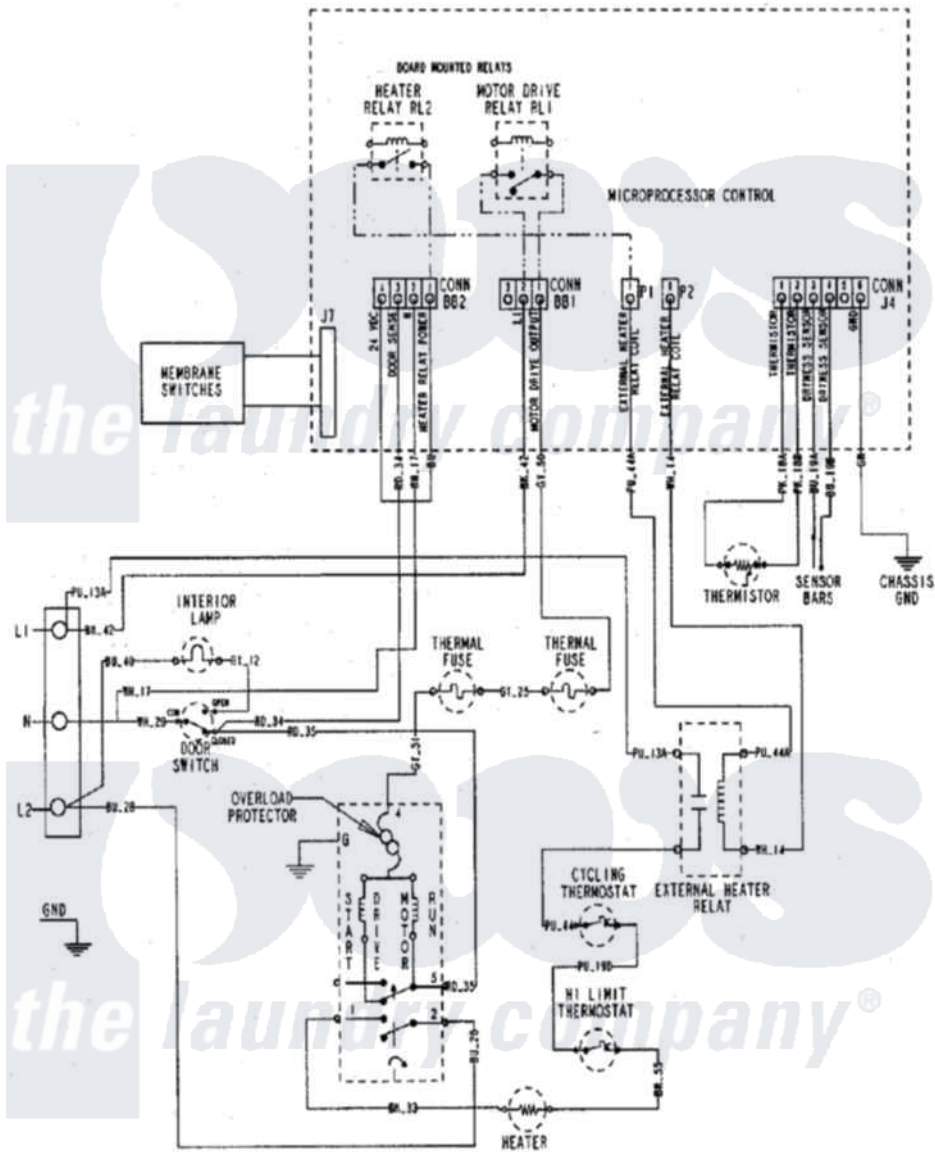

Maytag MDE7500AZW 07 - WIRING INFORMATION

Maytag Residential Maytag MDE7500AZW Dryer Parts Parts Diagram 07 - WIRING INFORMATION
 Click on the part number to view part

Item	Original Part Number	Replaced By	Status	Part Description
NI	15003130		Not Available	WIRING INFORMATION
"	15002756		Not Available	WIRING INFORMATION