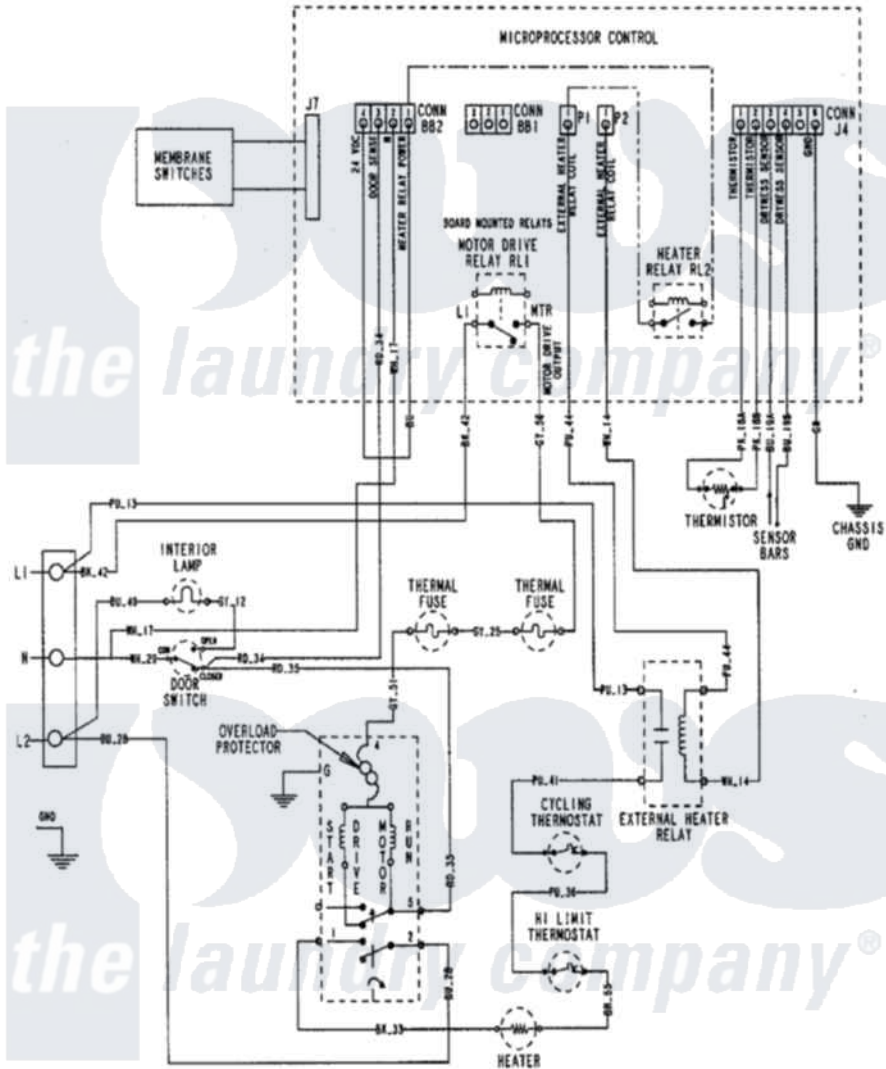

Maytag MDE7500AZW 08 - WIRING INFORMATION (AT SERIES 34)

Maytag Residential Maytag MDE7500AZW Dryer Parts Parts Diagram 08 - WIRING INFORMATION (AT SERIES 34)

[Click on the part number to view part](#)

Item	Original Part Number	Replaced By	Status	Part Description
NI	15002817		Not Available	WIRING INFORMATION
"	15002817		Not Available	WIRING INFORMATION