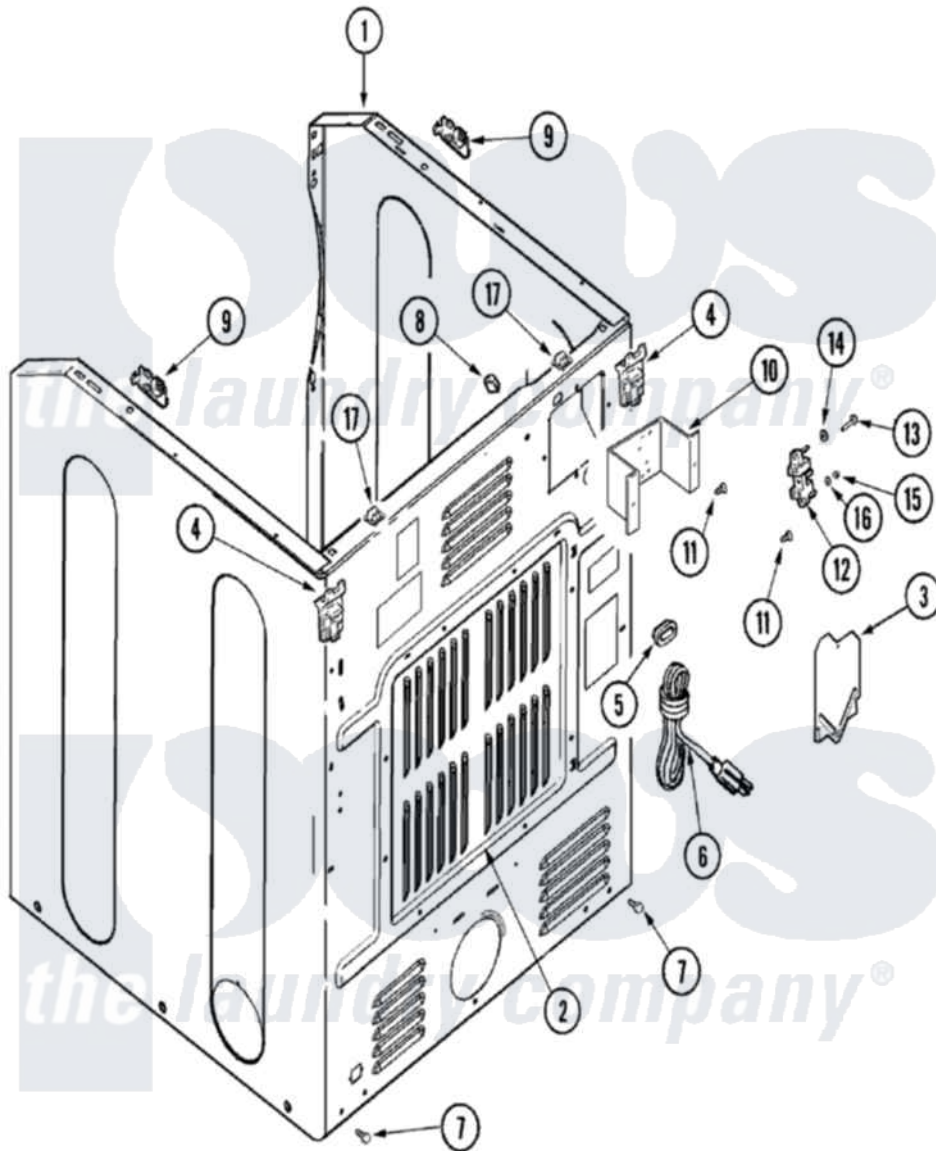

Maytag MDE7550AGW 01 - CABINET-REAR

Maytag Residential Maytag MDE7550AGW Dryer Parts Parts Diagram 01 - CABINET-REAR
 Click on the part number to view part

Item	Original Part Number	Replaced By	Status	Part Description
1	22003582		Not Available	CABINET, ASSY. (WHT-AS PK)
2	22002092			Panel, Access
3	22001995			Screw Note: Screw, Tumbler Front And Shroud
"	33001795			Cover, Terminal Block
4	22003367	22004095		Hinge, Plastic
"	22001995			Screw Note: Screw, Tumbler Front And Shroud
5	211881			Grommet, Cord Part Not Used-Gas Models Only
6	22003750			Power Cord, Universal
"	22003808		Not Available	ADAPTER, 13 AMP AUSTRALIAN
"	22003809			Adapter, 13 Amp European
"	22003810			Adapter, 13 Amp Uk
"	22004502			Clamp, Power Cord
"	33001425			Locknut, Eared For Canadian

"	33002258		Clamp, Power Cord
7	33002190		SCrew, C BraCe, BraCket, Cabinet
8	Y310376		Clip, Door Switch Harness
9	33002599	33002891	Pin, Locator
10	33001826	Not Available	BRACKET, TERMINAL BLOCK---NA
11	33002190		SCrew, C BraCe, BraCket, Cabinet
12	33001244		Block, Terminal
"	33002106		Shield, Terminal Block
13	Y312209	W10001200	Screw
14	Y311270		Washer, Terminal Block
15	311484	112432	Nut
16	311093		Washer, Terminal Connection
17	22002013		Stop, Shipping