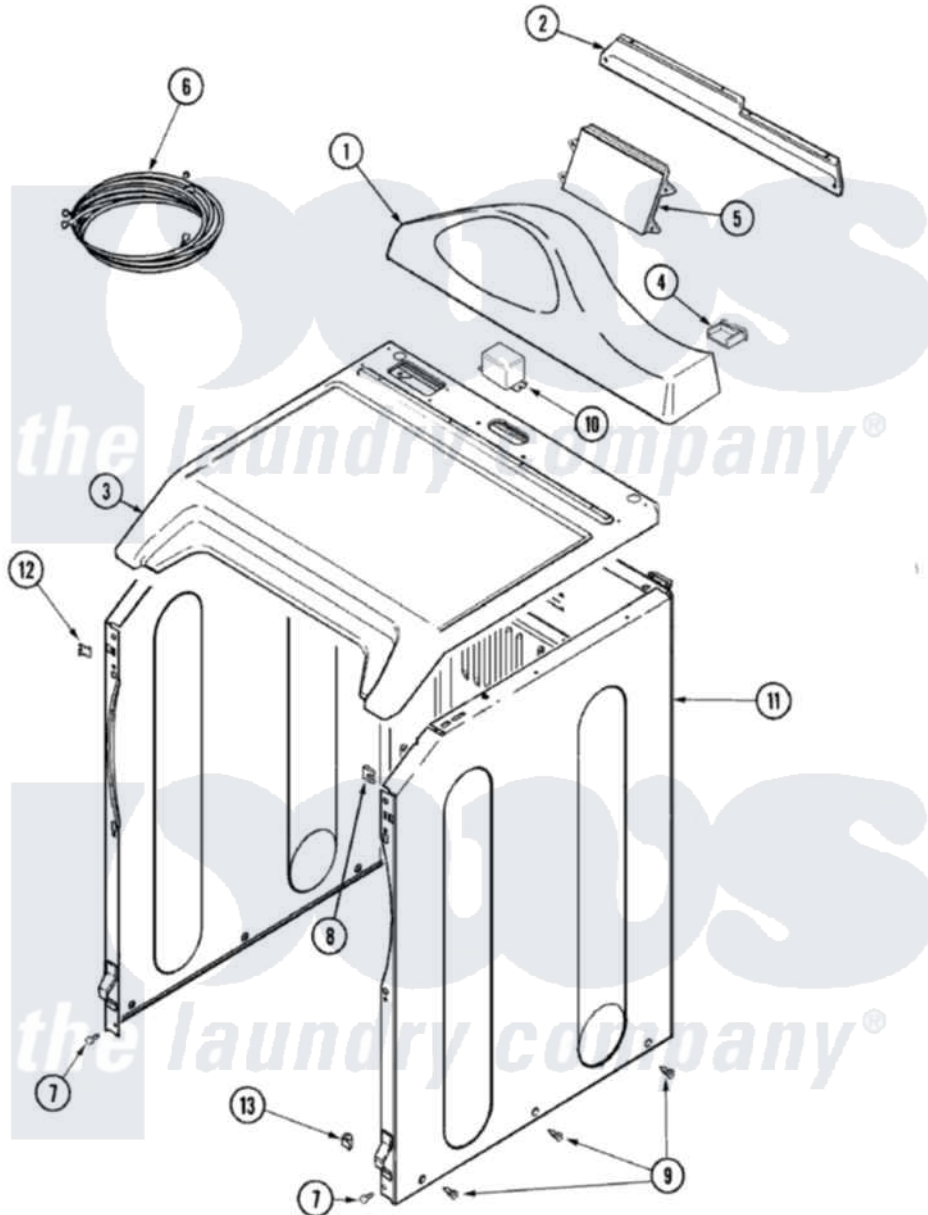

# Maytag MDE7550AGW 02 - CONTROL PANEL & CABINET

Maytag Residential Maytag MDE7550AGW Dryer Parts Parts Diagram 02 - CONTROL PANEL & CABINET  
 Click on the part number to view part

Item	Original Part Number	Replaced By	Status	Part Description
1	22003757	<a href="#">22004238</a>		Lcd Membrane Pac Console Assembly
2	22002061	<a href="#">910187</a>		Screw
"	<a href="#">22003581</a>			Back, Console Panel
3	<a href="#">33002627</a>			Cover, Top
4	<a href="#">22003276</a>			Cover, Console Plug
5	<a href="#">33002880</a>			Control Board
"	33002662	<a href="#">33002880</a>		Control Board
6	<a href="#">33002658</a>			Harness, Wire
7	<a href="#">22001995</a>			Screw Note: Screw, Tumbler Front And Shroud
8	<a href="#">204439</a>			Screw And Fstner Assembly
9	22003409	<a href="#">213007</a>		Xfor Cabinet See Cabinet, Back
10	<a href="#">306199</a>			Relay, Heater
11	<a href="#">22003639</a>			Cabinet Assembly
12	<a href="#">22002049</a>			Clip Note: Clip, Front Panel