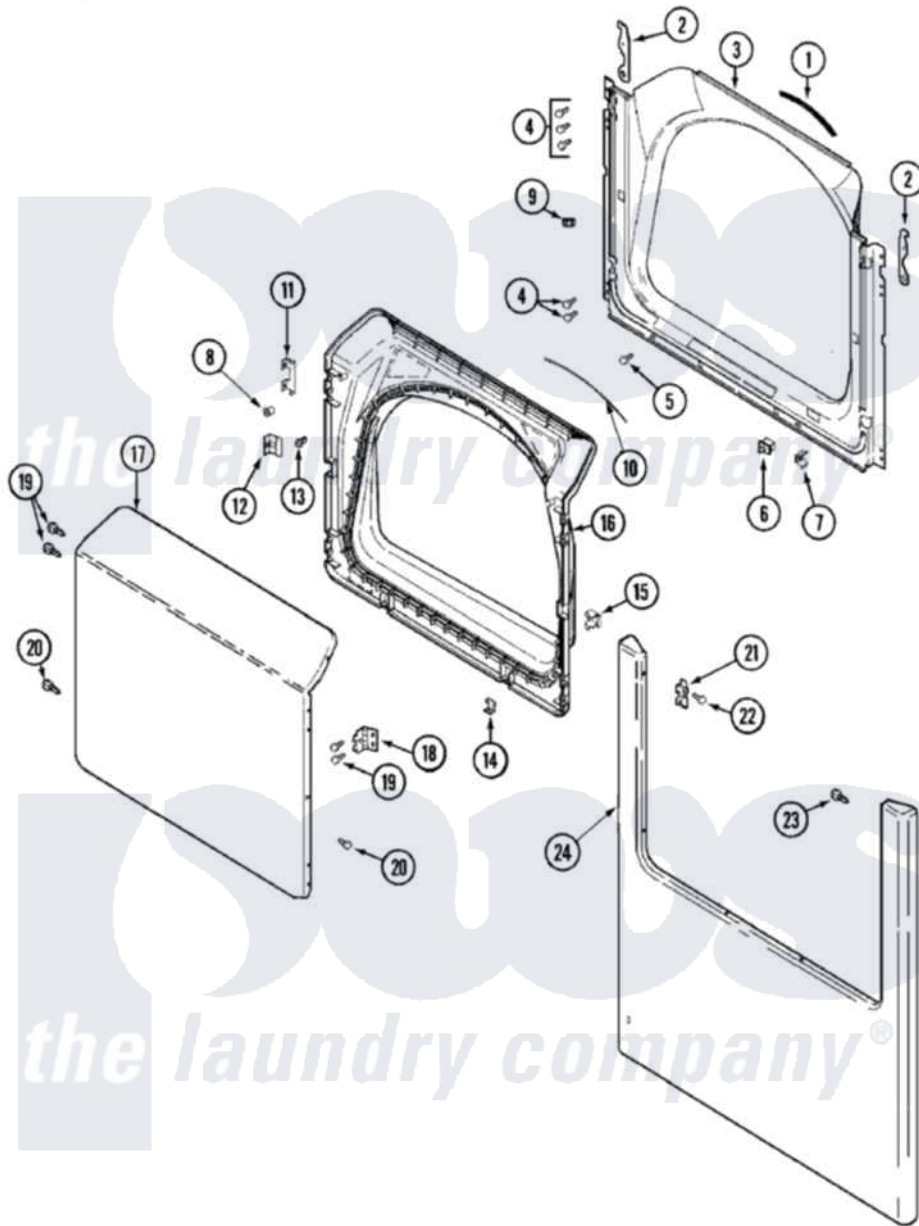

Maytag MDE7550AGW 03 - DOOR

Maytag [Residential Maytag MDE7550AGW Dryer Parts](#) Parts Diagram 03 - DOOR
 Click on the part number to view part

Item	Original Part Number	Replaced By	Status	Part Description
1	33001767			Seal, Shroud
2	33002386	33002597		Hook, Security
3	33001778			Shroud
4	22001995			Screw Note: Screw, Tumbler Front And Shroud
5	33001768			Screw, Shroud Note: Screw, Shroud And Outlet Duct
6	33002239			Switch, Door
7	33001760			Bracket, Hinge
8	33001771			Bushing, Inner Door
9	306436			Door Latch Kit--W
10	33002094			Seal, Door
11	22002038			Clip, Door
12	33001793			Bracket, Strike
13	33001761			Strike, Door
14	22002039			Clip, Door
15	33001763			Plug, Inner Door

16	33002544		Door, Inner W/Seal
"	22002063		Screw No.8-18AB Wafer Head
"	22002039		Clip, Door
17	22001817		Sheet, Sound Damper
"	22003242		Door, Outer W/Medallion
"	33001867		Pad, Front
18	33001759		Hinge, Door
19	22002062	98006631	Screw
20	22002517	489355	Screw, 8 X 1/2
21	33001764		Cover, Hinge Hole
22	33001787		Screw, Hinge Note: Screw, Hinge Hole Cover
23	22002012		Screw, Hinge Note: Screw, Hinge Bracket
24	22002241	22002836	Panel, Front