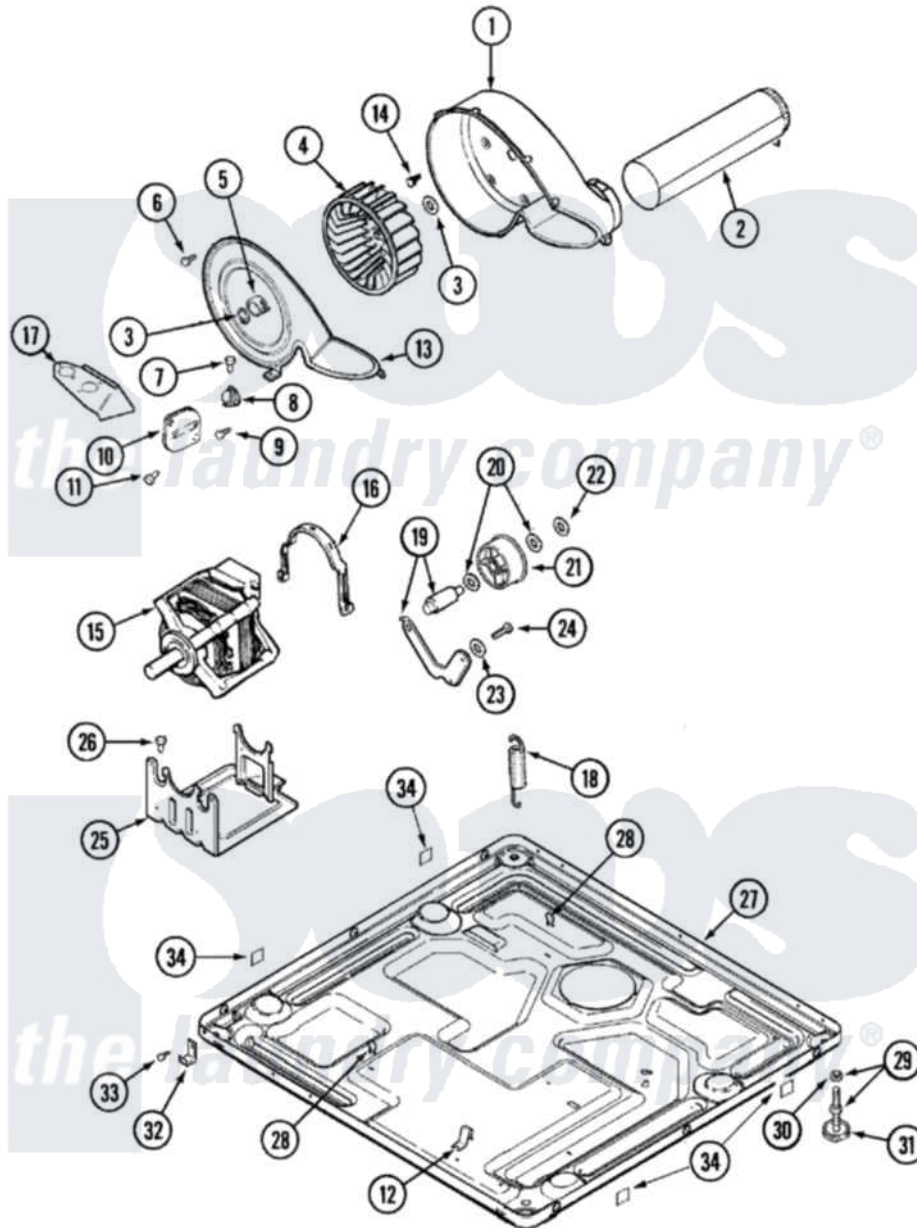

Maytag MDE7550AGW 05 - MOTOR DRIVE

Maytag [Residential Maytag MDE7550AGW Dryer Parts](#) Parts Diagram 05 - MOTOR DRIVE
 Click on the part number to view part

Item	Original Part Number	Replaced By	Status	Part Description
1	33001789			Housing, Blower
2	22001995			Screw Note: Screw, Tumbler Front And Shroud
"	33002190			SCrew, C BraCe, BraCket, Cabinet
"	33001800			Duct Assembly, Exhaust
3	410233	9703438		Ring-Retrn
4	33002797			Wheel, Blower
"	33001790			Wheel, Blower
5	312967			Clamp, Blower Housing
6	33001855	33002917		Screw, No.10-16
7	Y313561			Screw----NA
8	33001766	33001837		Cover, Thermostat
"	33002567			Thermostat, Cycling
"	307208			Thermistor, Temp. Control
9	22002925	3370225		Screw
10	33001762			Fuse, Thermal

11	314848	W10116760	Screw
12	22002244		Clip, Grounding
13	33001796	33002711	Cover, Blower Housing
"	33002190		SCrew, C BraCe, BraCket, Cabinet
14	314818	1163839	Screw
15	33002479	W10197708	Motor-Drve
16	Y015825		Clip, Motor To Motor Support
17	33001837		Cover, Thermostat
18	33002459		Assembly, Spring And Plug
"	33002461		Plug For Spring
19	33001840	6-3705180	Idler Arm
20	Y312527		Washer, Idler Shaft
21	33001783	6-3700340	BearIng- I
22	312958	354987	Ring, Retaining
23	315772		Sleeve, Idler Arm
24	Y014874		Screw, Idler Arm And Sleeve
25	33002466	33002817	Motor Support, Offset
"	Y313561		Screw----NA
26	Y313561		Screw----NA
27	33002465	Not Available	BASE, (LWR)----NA
28	410490		Spring, Retainer Wire Harness
29	Y305086		Adjustable Leg And Nut
30	Y052740	62739	Nut, Lock
31	Y314137		Foot, Rubber
32	22002239		Clip, Front Panel
33	33002190		SCrew, C BraCe, BraCket, Cabinet
34	22002782		Pad, Foam