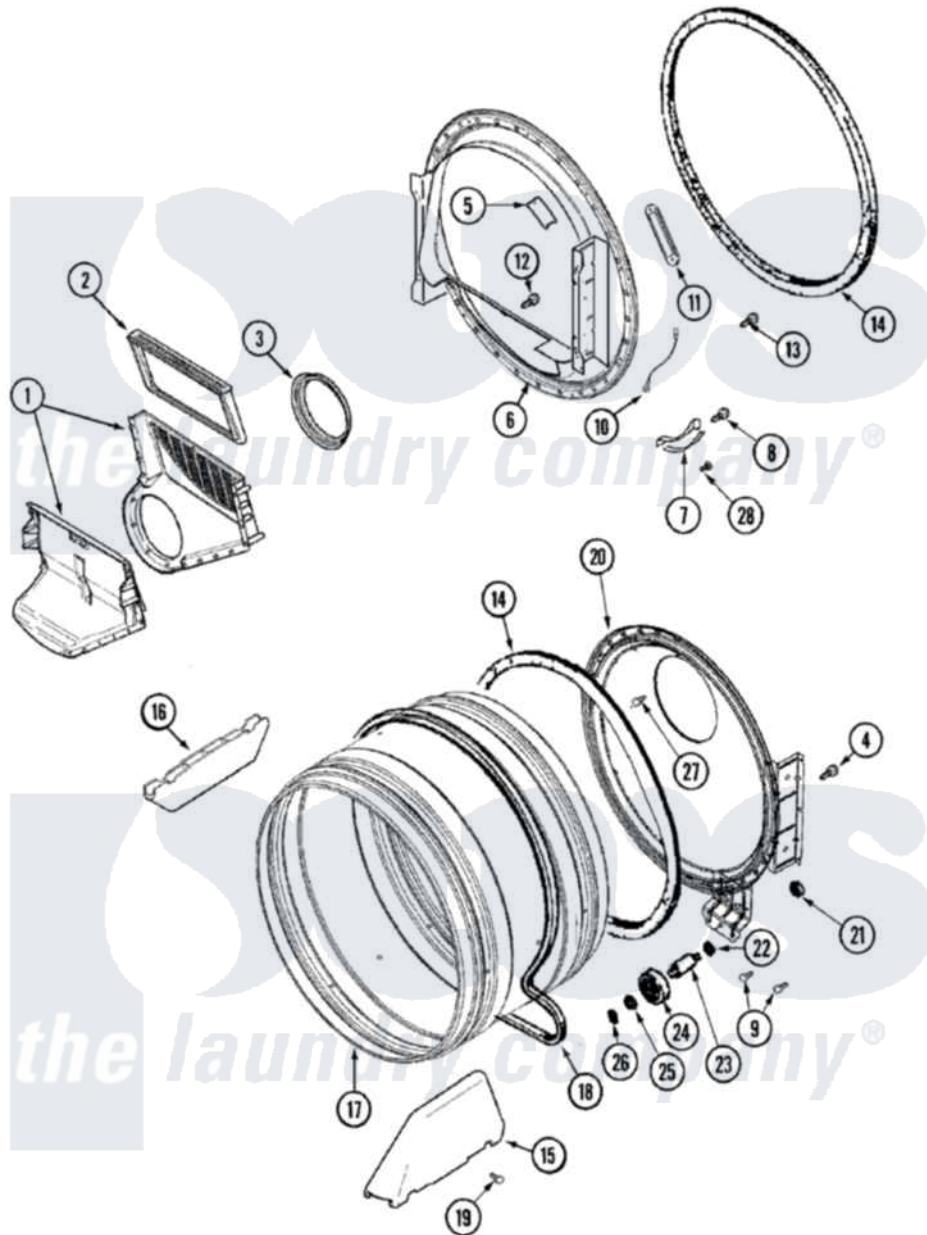

# Maytag MDE7550AGW 06 - TUMBLER

Maytag Residential Maytag MDE7550AGW Dryer Parts Parts Diagram 06 - TUMBLER  
 Click on the part number to view part

Item	Original Part Number	Replaced By	Status	Part Description
1	<a href="#">33001799</a>			Outlet Duct Assembly Note: Outlet Duct Assembly
2	<a href="#">33001808</a>			Filter, Lint
3	33001758	<a href="#">33002560</a>		Seal, Blower
4	<a href="#">33002190</a>			SCrew, C BraCe, BraCket, Cabinet
5	<a href="#">33001869</a>			Lens, Drum Light
6	<a href="#">33001802</a>			Front, Tumbler
7	<a href="#">306508</a>			Tumbler Bearing Kit ---W
8	<a href="#">210720</a>			Rivet, Bearing To Tumbler Frnt
9	22002925	<a href="#">3370225</a>		Screw
10	211294	<a href="#">90767</a>		Screw, 8A X 3/8 HeX Washer Head Tapping
"	<a href="#">Y303711</a>			Sensor Ground Wire
11	<a href="#">33001809</a>			Sensor Bar Assembly
"	22001078	<a href="#">3177991</a>		Screw
12	312311	<a href="#">312311MAY</a>		Screw