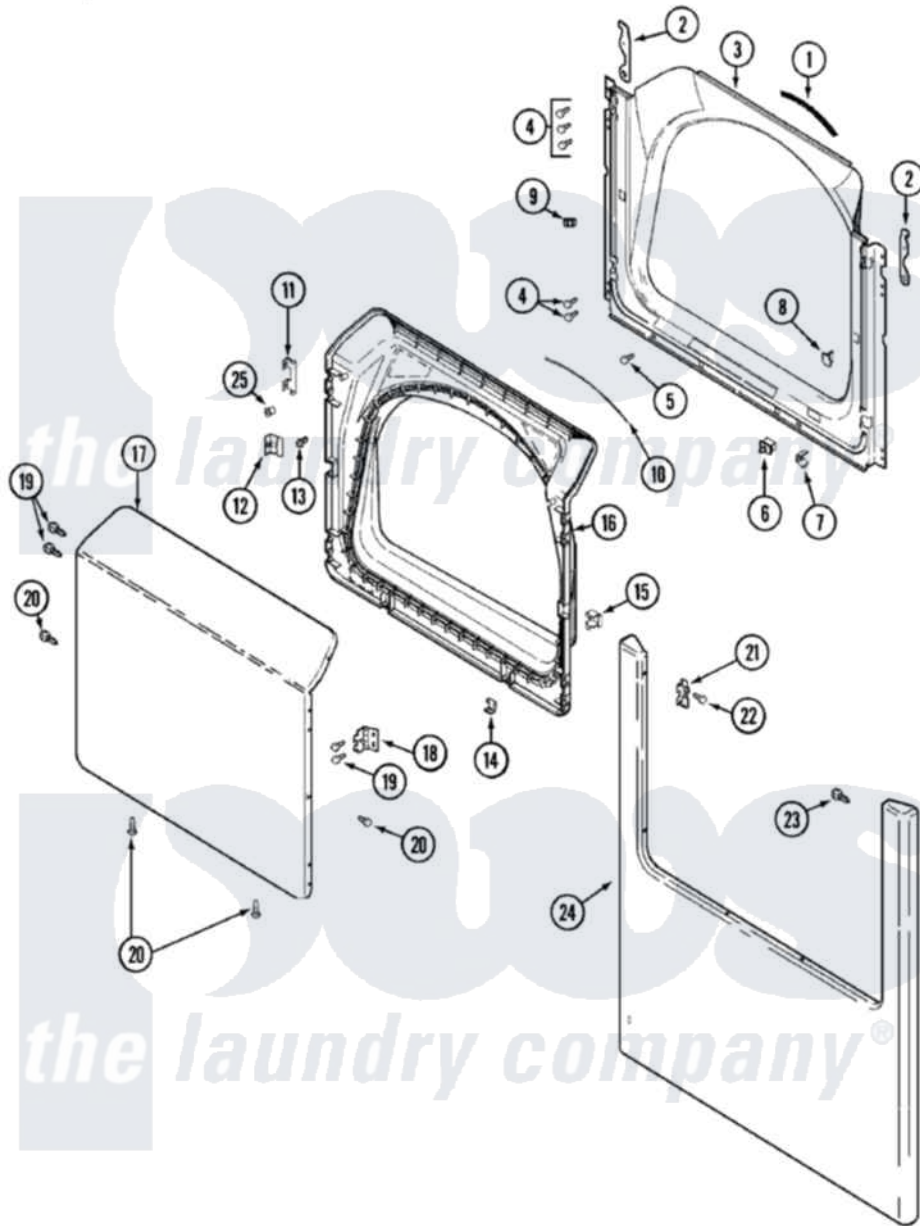

# Maytag MDE7600AUW 03 - DOOR

Maytag [Residential Maytag MDE7600AUW Dryer Parts](#) Parts Diagram 03 - DOOR  
 Click on the part number to view part

| Item | Original Part Number     | Replaced By               | Status | Part Description                                  |
|------|--------------------------|---------------------------|--------|---|
| 1    | <a href="#">33001767</a> |                           |        | Seal, Shroud                                      |
| 2    | 33002386                 | <a href="#">33002597</a>  |        | Hook, Security                                    |
| 3    | <a href="#">33001778</a> |                           |        | Shroud  |
| 4    | <a href="#">22001995</a> |                           |        | Screw Note: Screw, Tumbler Front And Shroud       |
| 5    | <a href="#">33001768</a> |                           |        | Screw, Shroud Note: Screw, Shroud And Outlet Duct |
| 6    | 33001508                 | <a href="#">W10169313</a> |        | Switch-Dor  |
| 7    | <a href="#">33001760</a> |                           |        | Bracket, Hinge                                    |
| 8    | 33001174                 | <a href="#">LA-1003</a>   |        | Door Catch Kit                                    |
| 9    | 33001791                 | <a href="#">306436</a>    |        | Door Latch Kit--W                                 |
| "    | Y304578                  | <a href="#">LA-1003</a>   |        | Door Catch Kit                                    |
| 10   | <a href="#">33002094</a> |                           |        | Seal, Door  |
| 11   | <a href="#">22002038</a> |                           |        | Clip, Door  |
| 12   | <a href="#">33001793</a> |                           |        | Bracket, Strike                                   |
| 13   | <a href="#">33001761</a> |                           |        | Strike, Door                                      |
| 14   | <a href="#">22002039</a> |                           |        | Clip, Door  |