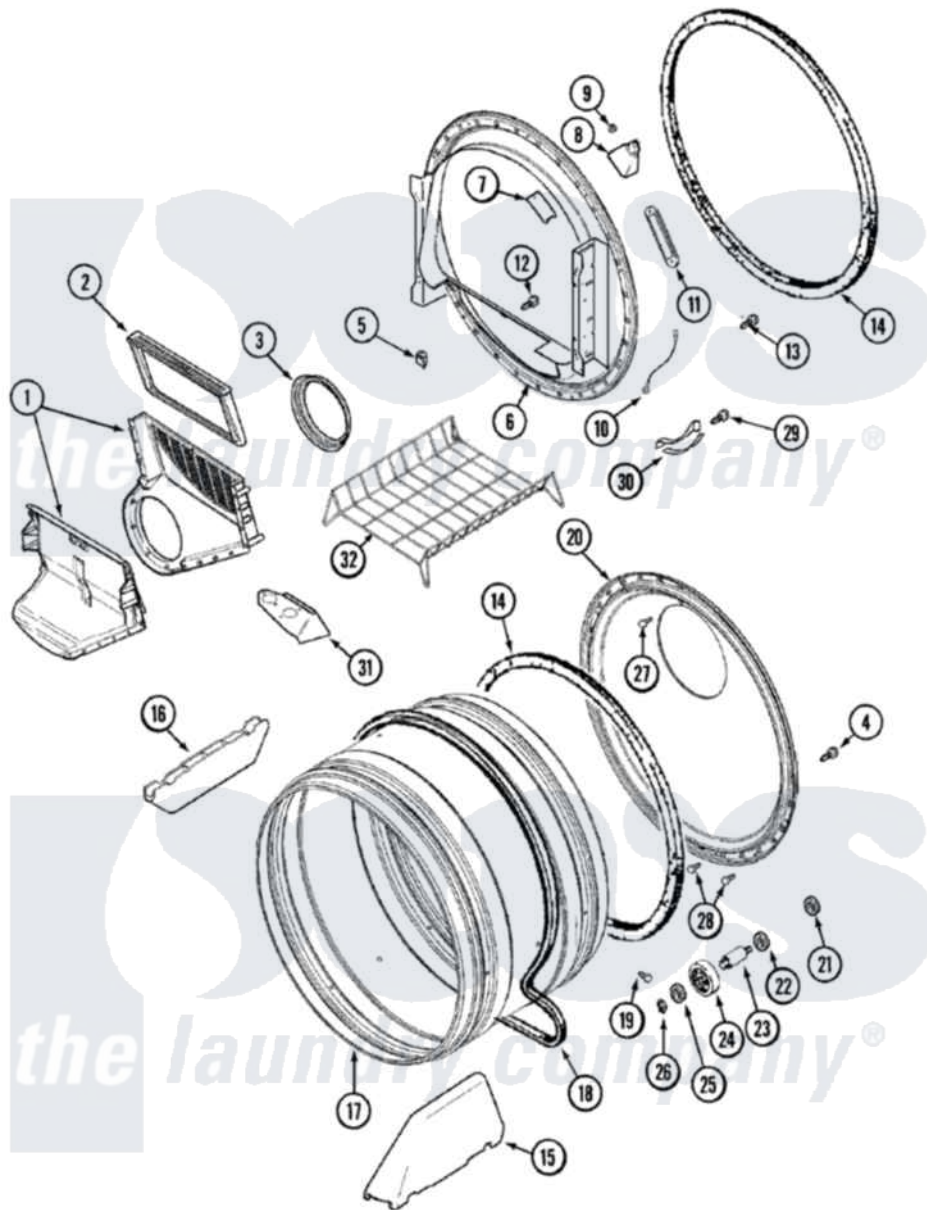

Maytag MDE7600AUW 06 - TUMBLER

Maytag Residential Maytag MDE7600AUW Dryer Parts Parts Diagram 06 - TUMBLER
 Click on the part number to view part

Item	Original Part Number	Replaced By	Status	Part Description
1	33001799			Outlet Duct Assembly Note: Outlet Duct Assembly
2	33001808			Filter, Lint
3	33001758	33002560		Seal, Blower
4	33002190			SCrew, C BraCe, BraCket, Cabinet
5	Y310376			Clip, Door Switch Harness
6	33001868			Front, Tumbler Front W/Sensor Note: Front, Tumbler
7	33001871			Screw Note: Screw, Drum Light
"	33001869			Lens, Drum Light
8	33001870		Not Available	HOLDER, LAMP (W/HOUSING) NOTE: LAMP (W/HOUSING & HOLDER)
"	22002263			Lamp
9	214872			Palnut, End Cap Note: Nut, Lamp Holder
10	211294	90767		Screw, 8A X 3/8 HeX Washer

10	211294	30707	Head Tapping
"	Y303711		Sensor Ground Wire
11	22001078	3177991	Screw
"	33001809		Sensor Bar Assembly
12	312311	312311MAY	Screw
13	33001855	33002917	Screw, No.10-16
14	33001807		Seal, Tumbler
15	33001756	33002032	Baffle
16	33001755		Baffle
17	33001889		Tumbler
18	33001777	33002535	V-Belt
19	33001788	33002973	Screw, No.9-15 X 1.00 Hx WS
20	33001801		Back, Tumbler
21	33001443		Nut, Hex
22	Y313347	312535	Washer, Vault Mounting Brk.
23	Y312948	6-3129480	Shaft- Tumbler
24	Y303373	12001541	Drum Roller/Washer Assembly--W
25	312535		Washer, Vault Mounting Brk.
26	410233	9703438	Ring-Retrn
27	210932		Screw, No.8 X 9/16 Ctsk Note: Screw, Inlet Duct
28	22001996	3370225	Screw
29	210720		Rivet, Bearing To Tumbler Fmt
30	306508		Tumbler Bearing Kit ----W
31	33001837		Cover, Thermostat
32	33001917	33001917A	Rack- Dryi