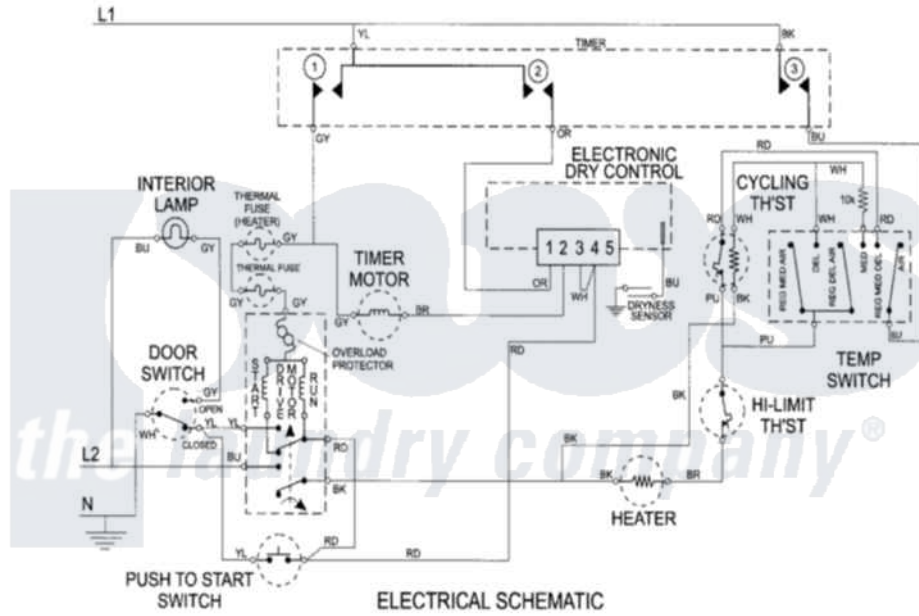

Maytag MDE7600AYW 08 - WIRING INFORMATION

Maytag Residential Maytag MDE7600AYW Dryer Parts Parts Diagram 08 - WIRING INFORMATION
 Click on the part number to view part

Item	Original Part Number	Replaced By	Status	Part Description
NI	15002677		Not Available	WIRING INFORMATION