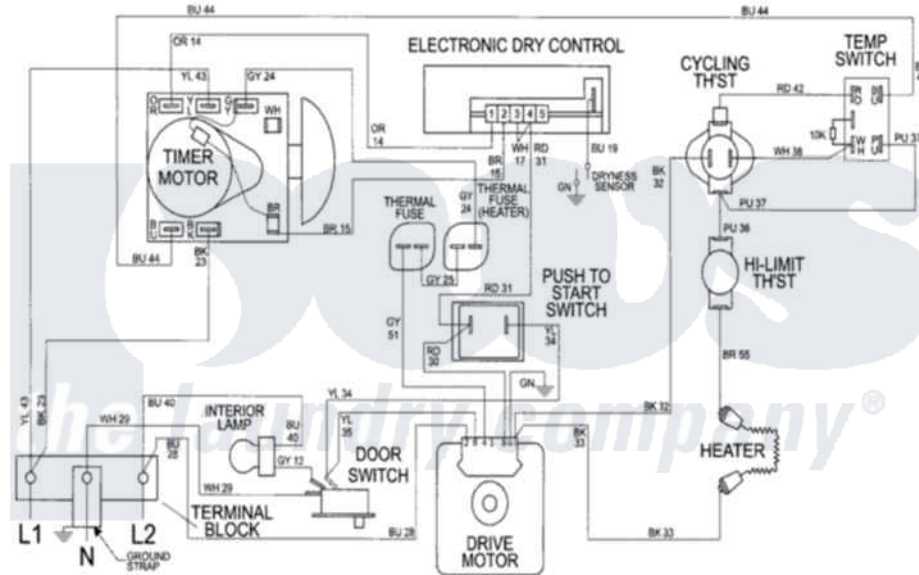

Maytag MDE7600AYW 08 - WIRING INFORMATION

Maytag Residential Maytag MDE7600AYW Dryer Parts Parts Diagram 08 - WIRING INFORMATION
 Click on the part number to view part

Item	Original Part Number	Replaced By	Status	Part Description
NI	15002677		Not Available	WIRING INFORMATION