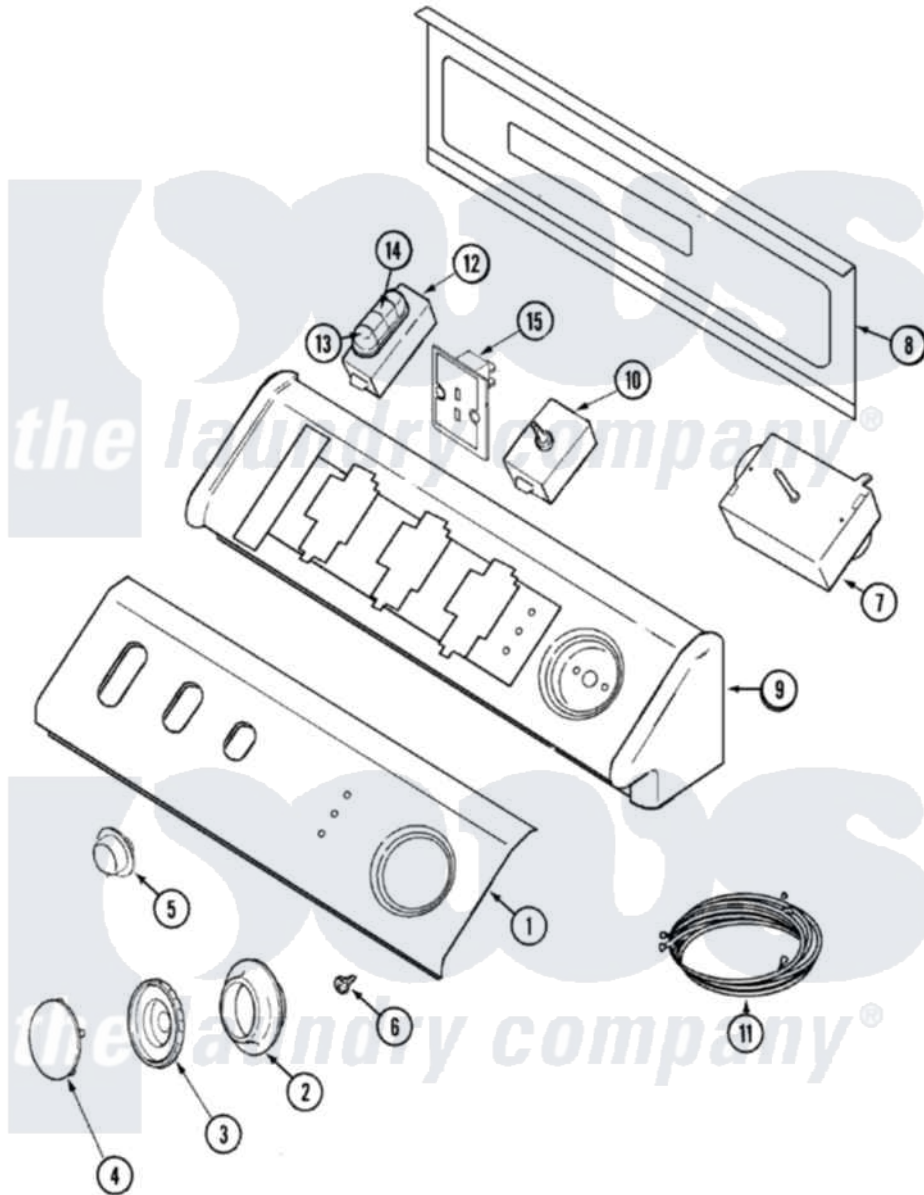

# Maytag MDE7600AZQ 02 - CONTROL PANEL

Maytag [Residential Maytag MDE7600AZQ Dryer Parts](#) Parts Diagram 02 - CONTROL PANEL  
 Click on the part number to view part

Item	Original Part Number	Replaced By	Status	Part Description
1	Y22002339	<a href="#">8534058</a>		Screw
"	33002593	<a href="#">33002698</a>		Control Panel, Facia / BSQ
2	<a href="#">33002346</a>			Skirt, Timer Dial
3	<a href="#">22001659</a>			Timer Knob - Grey
4	<a href="#">33002347</a>			Timer Knob Insert/Cap
5	<a href="#">33002435</a>			Button, Push-To-Start
6	33001690	<a href="#">90767</a>		Screw, 8A X 3/8 HeX Washer Head Tapping
7	<a href="#">33001932</a>			Timer
8	22002529		Not Available	CONSOLE BACK PANEL
"	216423	<a href="#">3370225</a>		Screw
9	33002327	<a href="#">37001115</a>		Console
10	33002356	<a href="#">33001618</a>		Switch- PU
11	<a href="#">33001933</a>			Wire Harness, Main
12	<a href="#">33002333</a>			Switch, Temp 4 Pos
13	<a href="#">22002697</a>			Button, Switch
14	22002698	<a href="#">22003875</a>		Button- SW