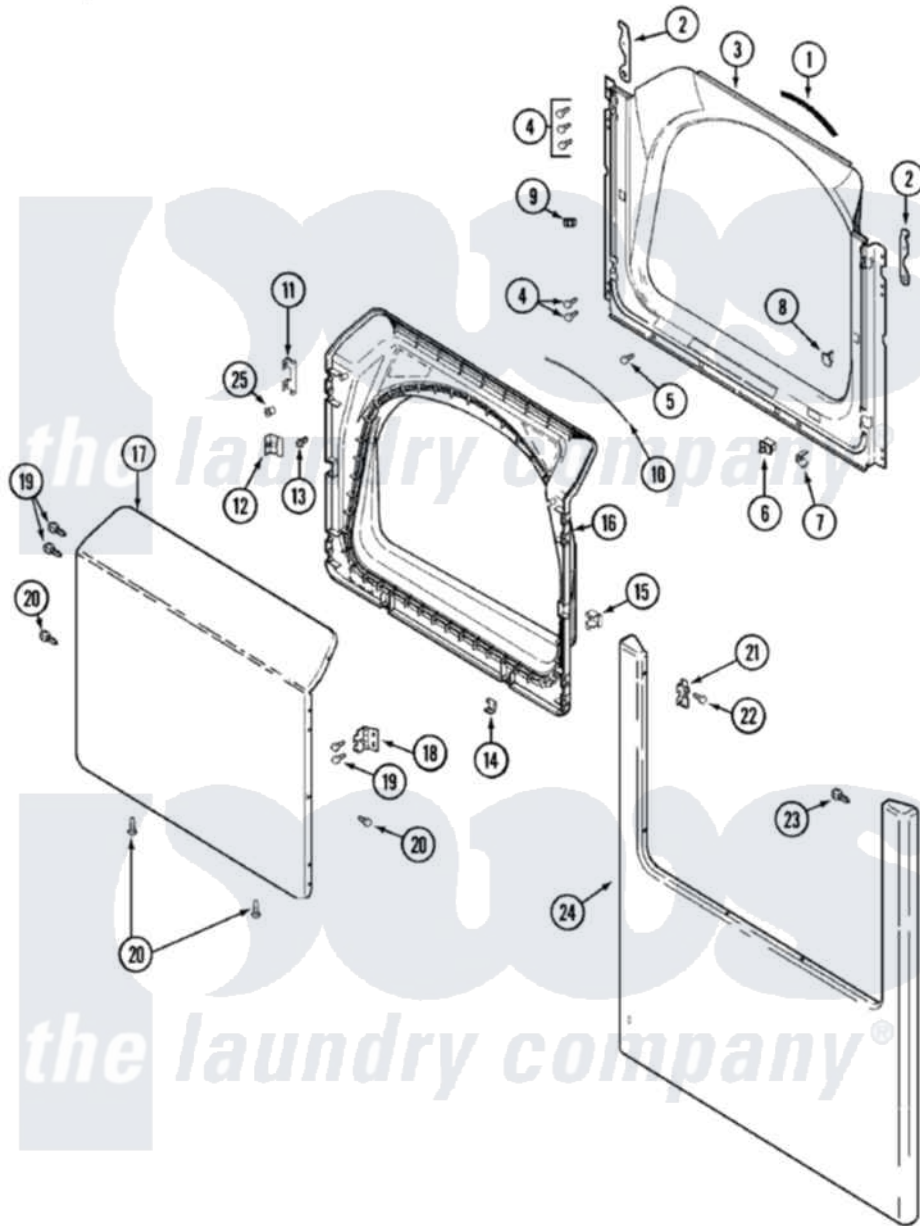

Maytag MDE7600AZQ 03 - DOOR

Maytag [Residential Maytag MDE7600AZQ Dryer Parts](#) Parts Diagram 03 - DOOR
 Click on the part number to view part

Item	Original Part Number	Replaced By	Status	Part Description
1	33001767			Seal, Shroud
2	33002386	33002597		Hook, Security
3	33002379			Shroud
4	22001995			Screw Note: Screw, Tumbler Front And Shroud
5	33001768			Screw, Shroud Note: Screw, Shroud And Outlet Duct
6	33001508	W10169313		Switch-Dor
7	33001760			Bracket, Hinge
8	33001174	LA-1003		Door Catch Kit
9	Y304578	LA-1003		Door Catch Kit
"	33001791	306436		Door Latch Kit--W
10	33002094			Seal, Door
11	22002038			Clip, Door
12	33001793			Bracket, Strike
13	33001761			Strike, Door
14	22002039			Clip, Door

15	33001763		Plug, Inner Door
16	22002039		Clip, Door
"	33002351		Screw
"	33002397		Door, Inner/ W Seal
17	22001817		Sheet, Sound Damper
"	33002431		Panel, Door
18	33001759		Hinge, Door
19	22002062	98006631	Screw
20	33002351		Screw
21	33002349		Cover, Hinge Hole
22	33001787		Screw, Hinge Note: Screw, Hinge Hole Cover
23	22002012		Screw, Hinge Note: Screw, Hinge Bracket
24	33002396	Not Available	PANEL, FRONT (BSQ)
25	33001771		Bushing, Inner Door