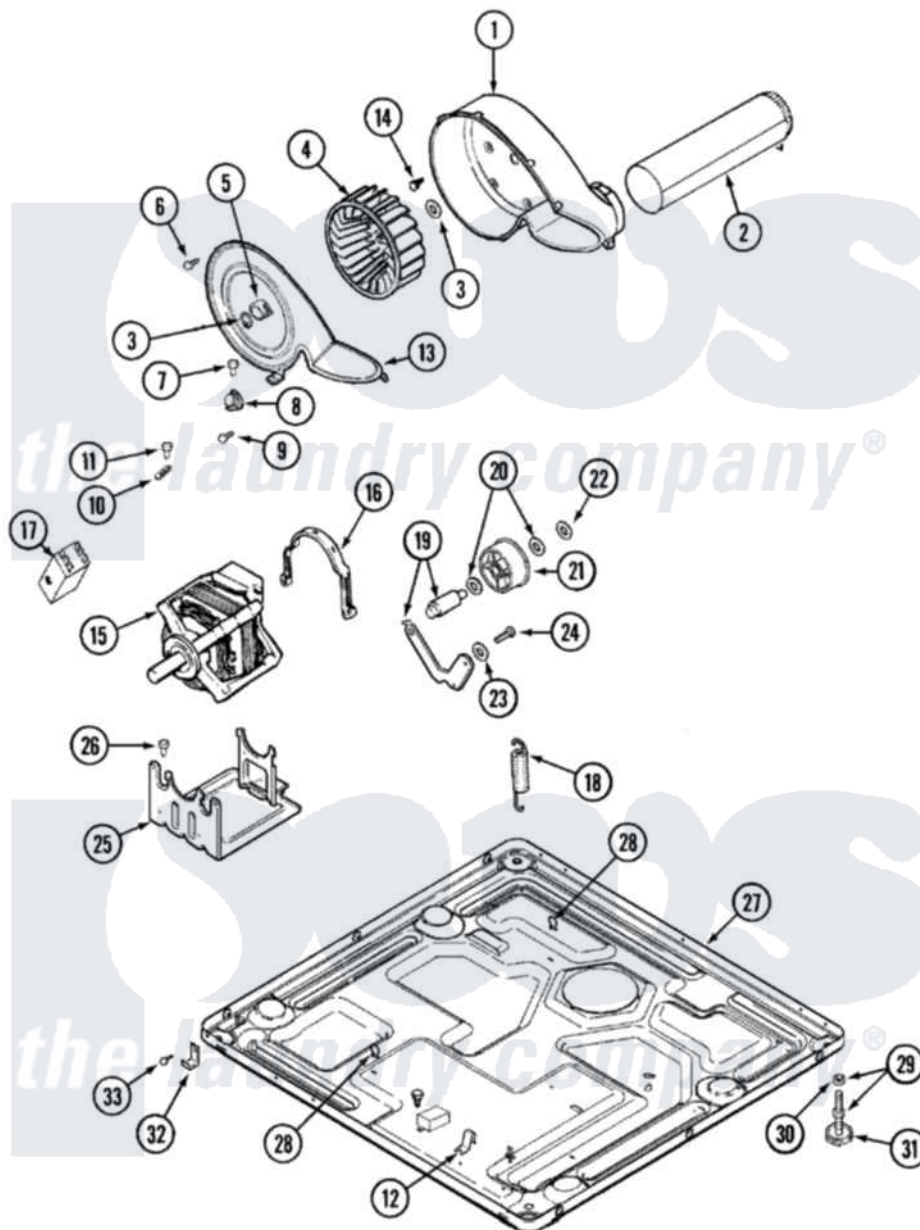

# Maytag MDE7600AZQ 05 - MOTOR DRIVE

Maytag Residential Maytag MDE7600AZQ Dryer Parts Parts Diagram 05 - MOTOR DRIVE  
 Click on the part number to view part

Item	Original Part Number	Replaced By	Status	Part Description
1	<a href="#">33001789</a>			Housing, Blower
2	<a href="#">22001995</a>			Screw Note: Screw, Tumbler Front And Shroud
"	<a href="#">33001800</a>			Duct Assembly, Exhaust
3	410233	<a href="#">9703438</a>		Ring-Retrn
4	<a href="#">33002797</a>			Wheel, Blower
"	<a href="#">33001790</a>			Wheel, Blower
5	<a href="#">312967</a>			Clamp, Blower Housing
6	33001855	<a href="#">33002917</a>		Screw, No.10-16
7	<a href="#">Y313561</a>			Screw----NA
8	<a href="#">306911</a>			Thermostat, Multi-Temp
9	22001996	<a href="#">3370225</a>		Screw
10	<a href="#">33001762</a>			Fuse, Thermal
11	314848	<a href="#">W10116760</a>		Screw
12	<a href="#">22002244</a>			Clip, Grounding
13	<a href="#">33001873</a>			Cover, Blower Housing----NA
14	314818	<a href="#">1163839</a>		Screw