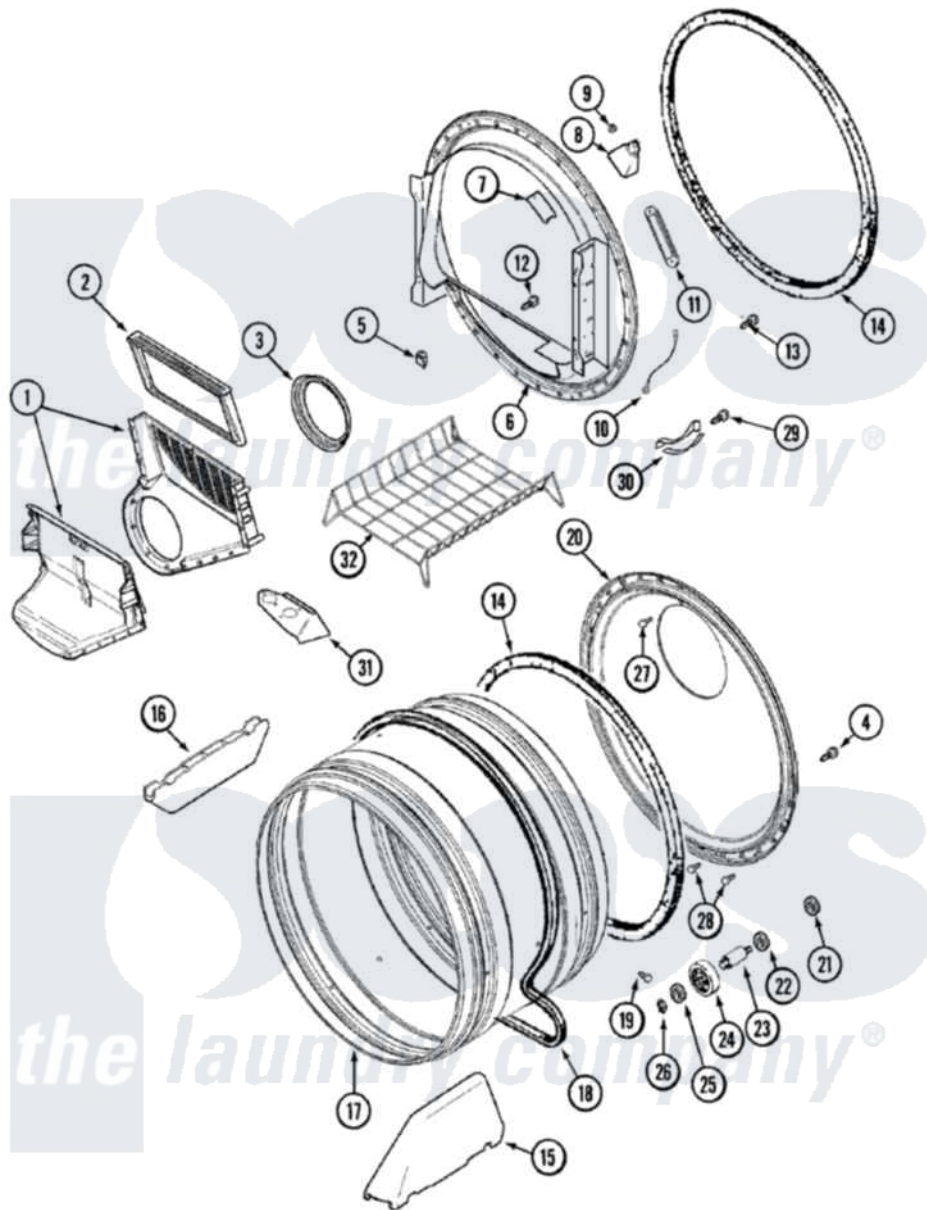

# Maytag MDE7600AZQ 06 - TUMBLER

Maytag Residential Maytag MDE7600AZQ Dryer Parts Parts Diagram 06 - TUMBLER  
 Click on the part number to view part

Item	Original Part Number	Replaced By	Status	Part Description
1	<a href="#">33001799</a>			Outlet Duct Assembly Note: Outlet Duct Assembly
2	<a href="#">33001808</a>			Filter, Lint
3	33001758	<a href="#">33002560</a>		Seal, Blower
4	<a href="#">33002190</a>			SCrew, C BraCe, BraCket, Cabinet
5	<a href="#">Y310376</a>			Clip, Door Switch Harness
6	<a href="#">33001868</a>			Front, Tumbler Front W/Sensor Note: Front, Tumbler
7	<a href="#">33001871</a>			Screw Note: Screw, Drum Light
"	<a href="#">33001869</a>			Lens, Drum Light
8	33001870		Not Available	HOLDER, LAMP (W/HOUSING) NOTE: LAMP (W/HOUSING & HOLDER)
"	<a href="#">22002263</a>			Lamp
9	<a href="#">214872</a>			Palnut, End Cap Note: Nut, Lamp Holder
10	211294	<a href="#">90767</a>		Screw, 8A X 3/8 HeX Washer