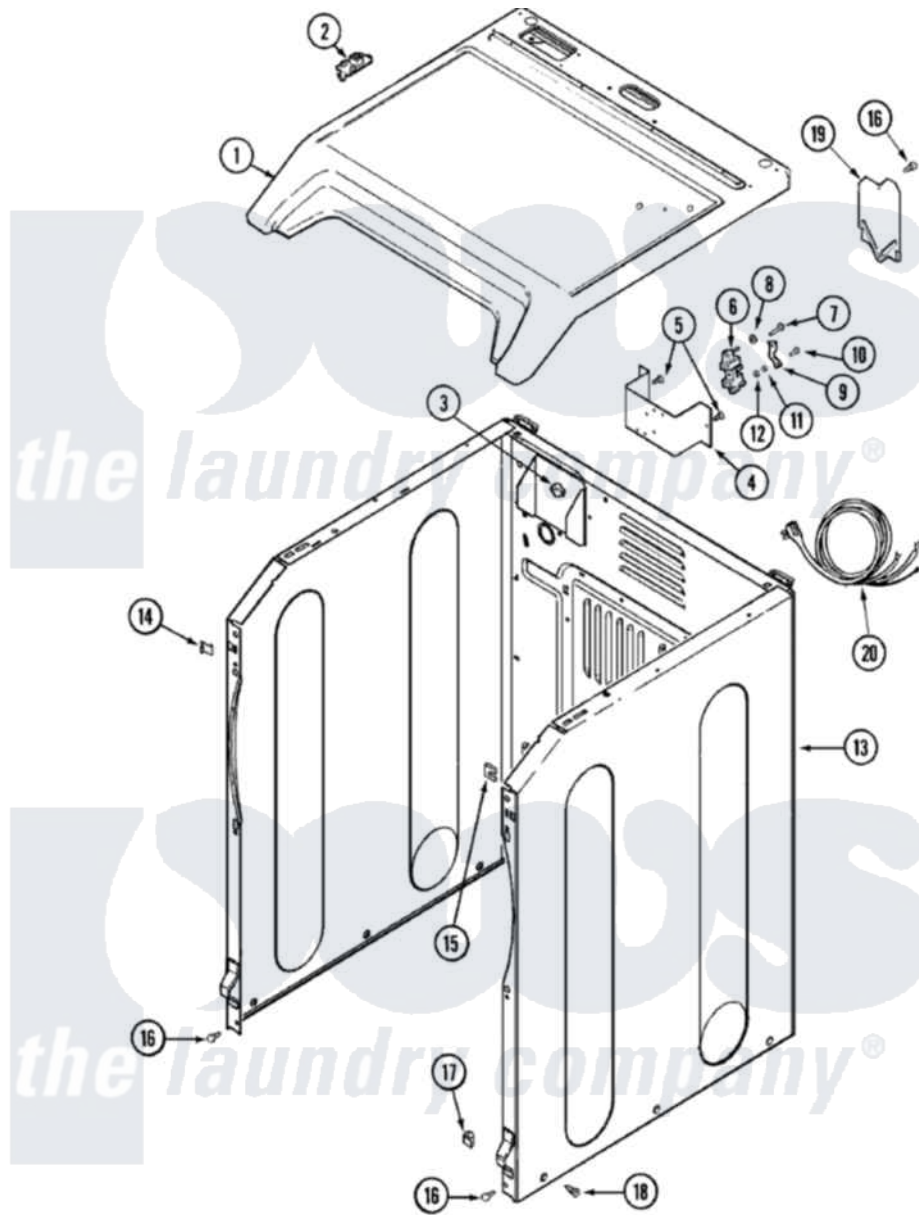

# Maytag MDE7600AZW 01 - CABINET

Maytag Residential Maytag MDE7600AZW Dryer Parts Parts Diagram 01 - CABINET  
 Click on the part number to view part

Item	Original Part Number	Replaced By	Status	Part Description
1	<a href="#">33002627</a>			Cover, Top
"	<a href="#">33001865</a>			Cover, Top
2	33001872	<a href="#">33002891</a>		Pin, Locator
4	33001826		Not Available	BRACKET, TERMINAL BLOCK---NA
5	<a href="#">22001995</a>			Screw Note: Screw, Tumbler Front And Shroud
6	<a href="#">33001244</a>			Block, Terminal
7	Y312209	<a href="#">W10001200</a>		Screw
8	<a href="#">Y311270</a>			Washer, Terminal Block
9	<a href="#">Y312184</a>			Strap, Grounding
10	<a href="#">33001245</a>			Screw---NA
11	311484	<a href="#">112432</a>		Nut
12	<a href="#">311093</a>			Washer, Terminal Connection
13	<a href="#">22003639</a>			Cabinet Assembly
"	<a href="#">22001995</a>			Screw Note: Screw, Tumbler Front And Shroud

"	22003582		Not Available	CABINET, ASSY. (WHT-AS PK)
"	22003367	<a href="#">22004095</a>		Hinge, Plastic
"	22002548	<a href="#">22003639</a>		Cabinet Assembly
14	<a href="#">22002049</a>			Clip Note: Clip, Front Panel
15	213280	<a href="#">204439</a>		Screw And Fstner Assembly
16	22003409	<a href="#">213007</a>		Xfor Cabinet See Cabinet, Back
"	<a href="#">22001995</a>			Screw Note: Screw, Tumbler Front And Shroud
17	<a href="#">Y310376</a>			Clip, Door Switch Harness
18	<a href="#">213007</a>			Xfor Cabinet See Cabinet, Back
19	<a href="#">33001795</a>			Cover, Terminal Block
20	305168	<a href="#">33002916</a>		Power Cord, Canadian 240V