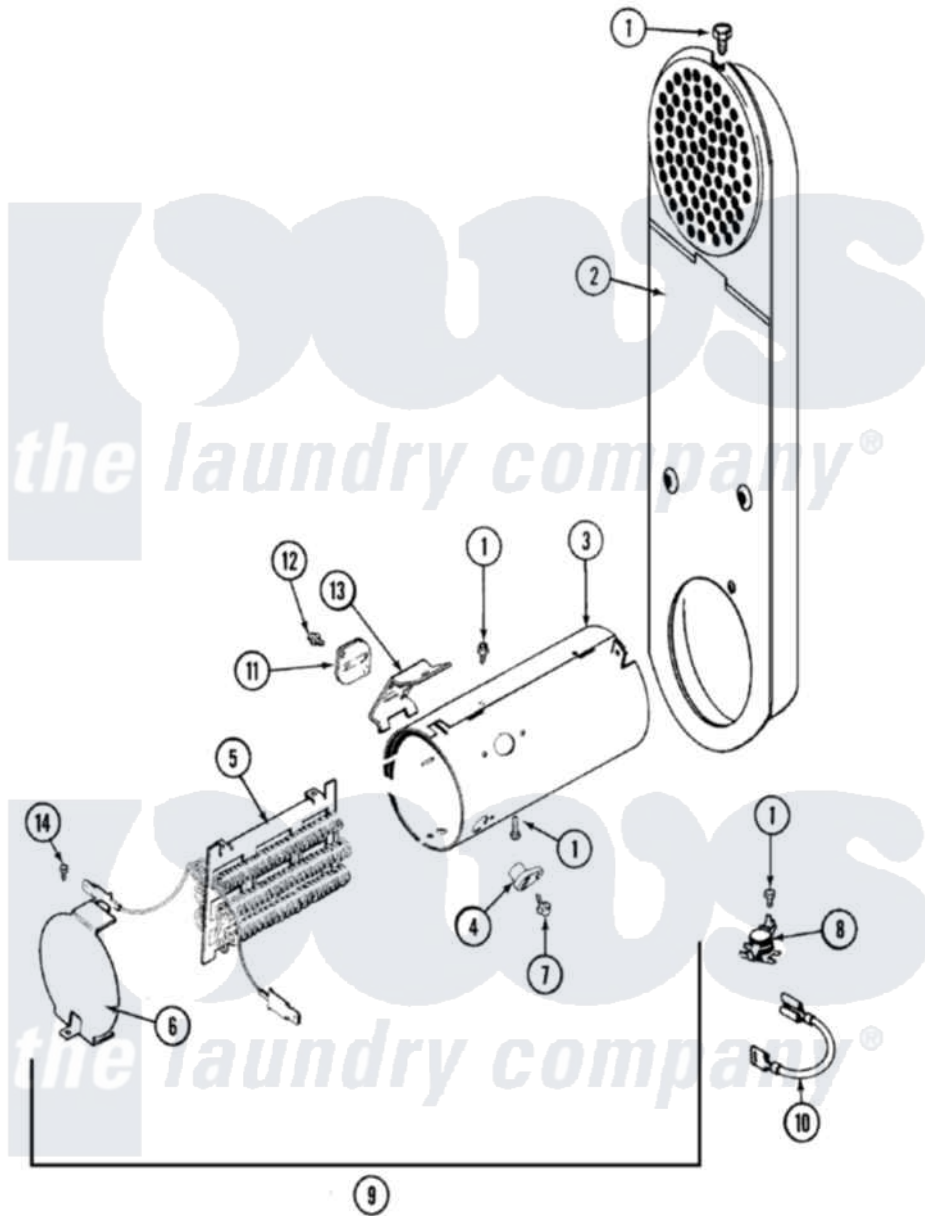

# Maytag MDE7600AZW 04 - HEATER

Maytag [Residential Maytag MDE7600AZW Dryer Parts](#) Parts Diagram 04 - HEATER  
 Click on the part number to view part

Item	Original Part Number	Replaced By	Status	Part Description
1	211294	<a href="#">90767</a>		Screw, 8A X 3/8 HeX Washer Head Tapping
2	33001803	<a href="#">33003038</a>		Assembly, Inlet Duct-Elec
3	<a href="#">314995</a>			Enclosure, Heater
4	<a href="#">314998</a>			Insulator, Terminal
5	307184	<a href="#">Y308612</a>		Heater Sub-Assembly
6	<a href="#">314999</a>			Shield, Radiant
7	314554		Not Available	SCREW
8	<a href="#">303396</a>			Thermostat, Hi-Limit
9	<a href="#">307178</a>			Heater Assembly
10	<a href="#">Y307173</a>			Wire, Jumper
11	<a href="#">307473</a>			Fuse, Thermal
12	33001860	<a href="#">W10116760</a>		Screw
13	<a href="#">315346</a>			Bracket, Thermal Fuse
14	22001996	<a href="#">3370225</a>		Screw
15	Y308590	<a href="#">W10116795</a>		Heater