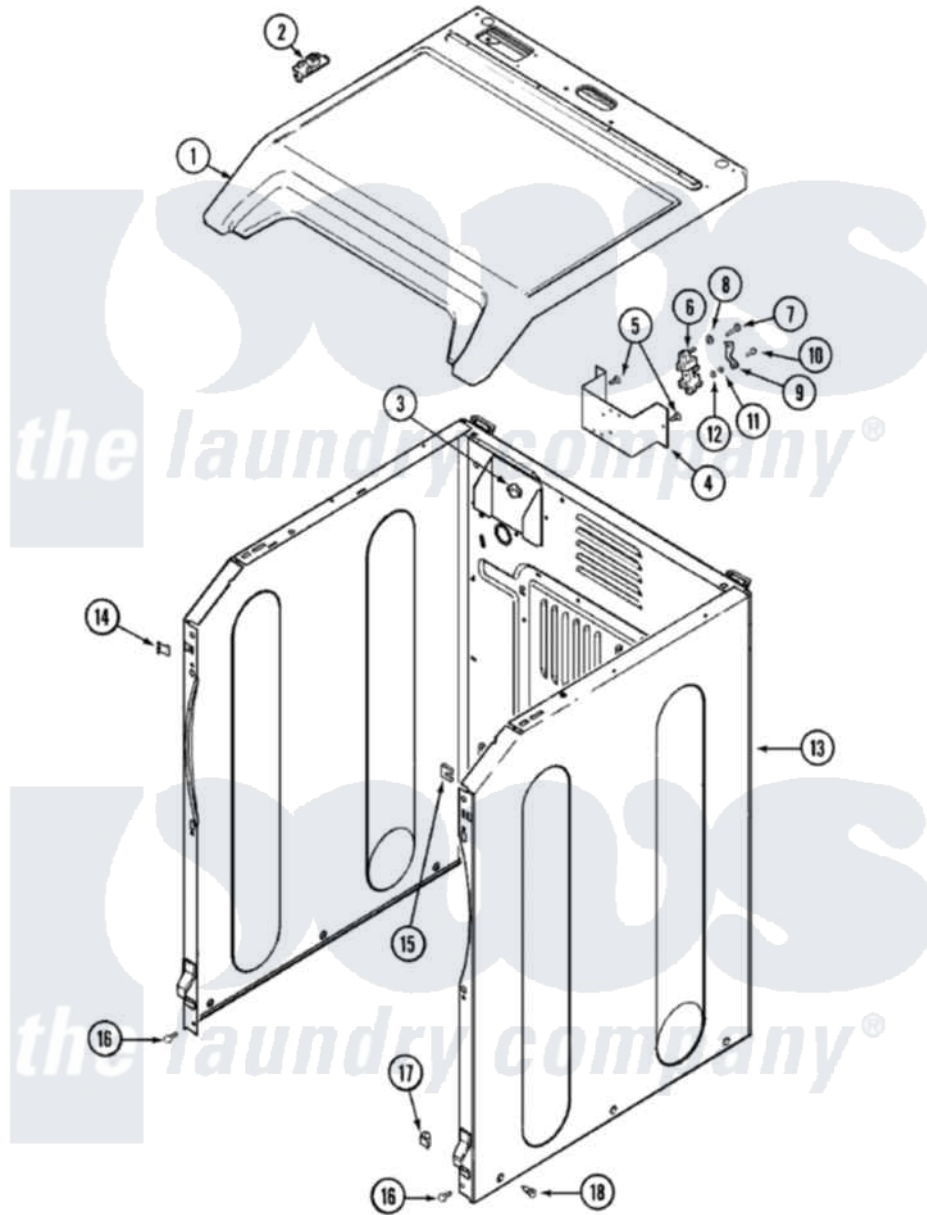

# Maytag MDE7657AYQ 01 - CABINET

Maytag [Residential Maytag MDE7657AYQ Dryer Parts](#) Parts Diagram 01 - CABINET  
 Click on the part number to view part

Item	Original Part Number	Replaced By	Status	Part Description
1	<a href="#">33002627</a>			Cover, Top
"	<a href="#">33002628</a>			Cover, Top
2	33001872	<a href="#">33002891</a>		Pin, Locator
4	33001826		Not Available	BRACKET, TERMINAL BLOCK---NA
5	<a href="#">22001995</a>			Screw Note: Screw, Tumbler Front And Shroud
6	<a href="#">33001244</a>			Block, Terminal
7	Y312209	<a href="#">W10001200</a>		Screw
8	<a href="#">Y311270</a>			Washer, Terminal Block
9	<a href="#">Y312184</a>			Strap, Grounding
10	<a href="#">33001245</a>			Screw---NA
11	311484	<a href="#">112432</a>		Nut
12	<a href="#">311093</a>			Washer, Terminal Connection
13	22003367	<a href="#">22004095</a>		Hinge, Plastic
"	22003583		Not Available	CABINET, ASSY. (BSQ-AS PK)

"	22003583	Not Available	CABINET, ASSY. (BSQ-AS PK)
"	<a href="#">22003640</a>		Cabinet Assembly
14	<a href="#">22002049</a>		Clip Note: Clip, Front Panel
15	213280	<a href="#">204439</a>	Screw And Fstner Assembly
16	<a href="#">22001995</a>		Screw Note: Screw, Tumbler Front And Shroud
17	<a href="#">Y310376</a>		Clip, Door Switch Harness
18	<a href="#">213007</a>		Xfor Cabinet See Cabinet, Back