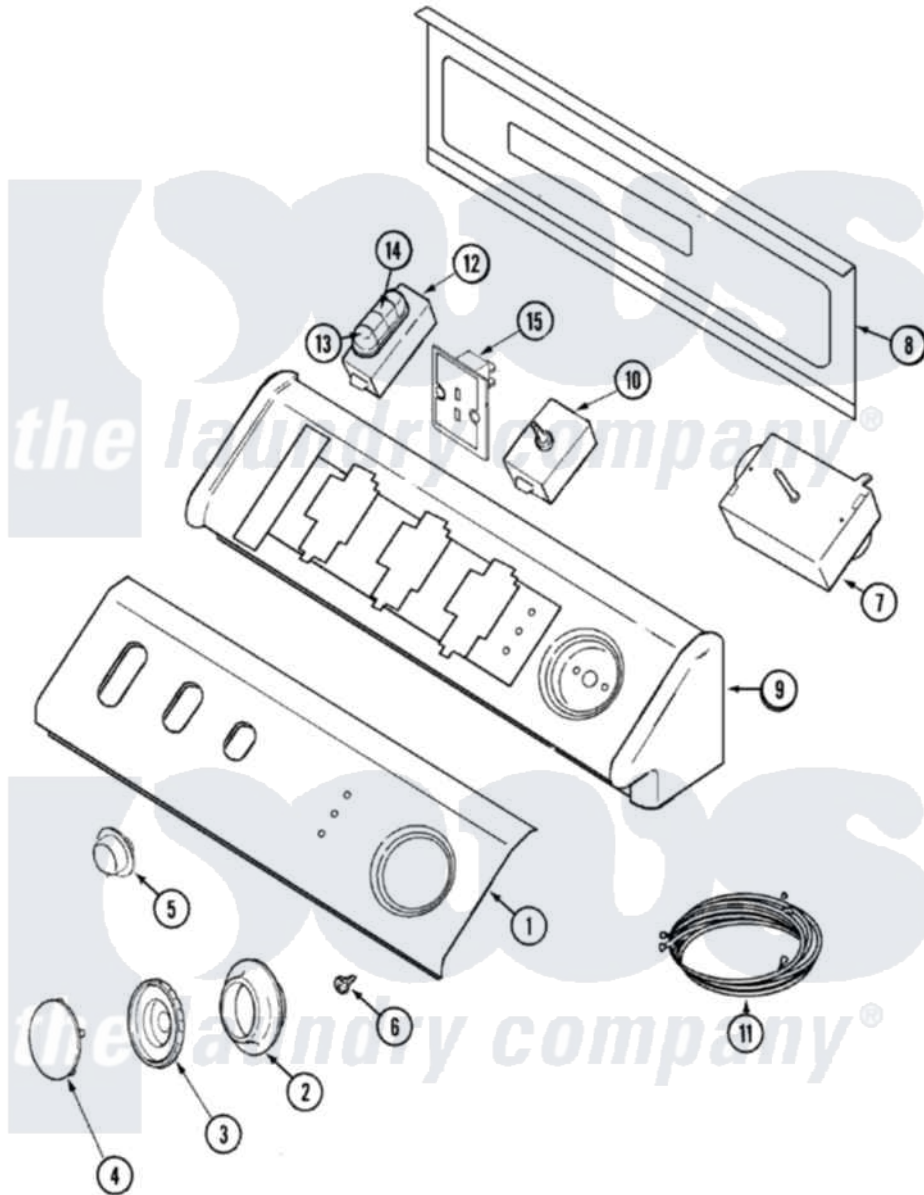

Maytag MDE7657AYQ 03 - CONTROL PANEL

Maytag [Residential Maytag MDE7657AYQ Dryer Parts](#) Parts Diagram 03 - CONTROL PANEL
 Click on the part number to view part

Item	Original Part Number	Replaced By	Status	Part Description
1	33002592	33002697		Control Panel, Facia / White
"	Y22002339	8534058		Screw
"	33002593	33002698		Control Panel, Facia / BSQ
2	33002346			Skirt, Timer Dial
3	22001659			Timer Knob - Grey
4	33002347			Timer Knob Insert/Cap
5	33002435			Button, Push-To-Start
6	33001690	90767		Screw, 8A X 3/8 HeX Washer Head Tapping
7	33001932			Timer
8	22002529		Not Available	CONSOLE BACK PANEL
"	216423	3370225		Screw
9	33002327	37001115		Console
10	33002356	33001618		Switch- PU
11	33001933			Wire Harness, Main
12	33002333			Switch, Temp 4 Pos
13	22002697			Button, Switch

14	22002698	22003875	Button- SW
15	33002400	Not Available	DRYNESS DISPLAY CONTROL (BSQ)
16	33002488	Not Available	MANUAL U & C, DRYING RACK
"	33002583	33002695	Use And Care Manual