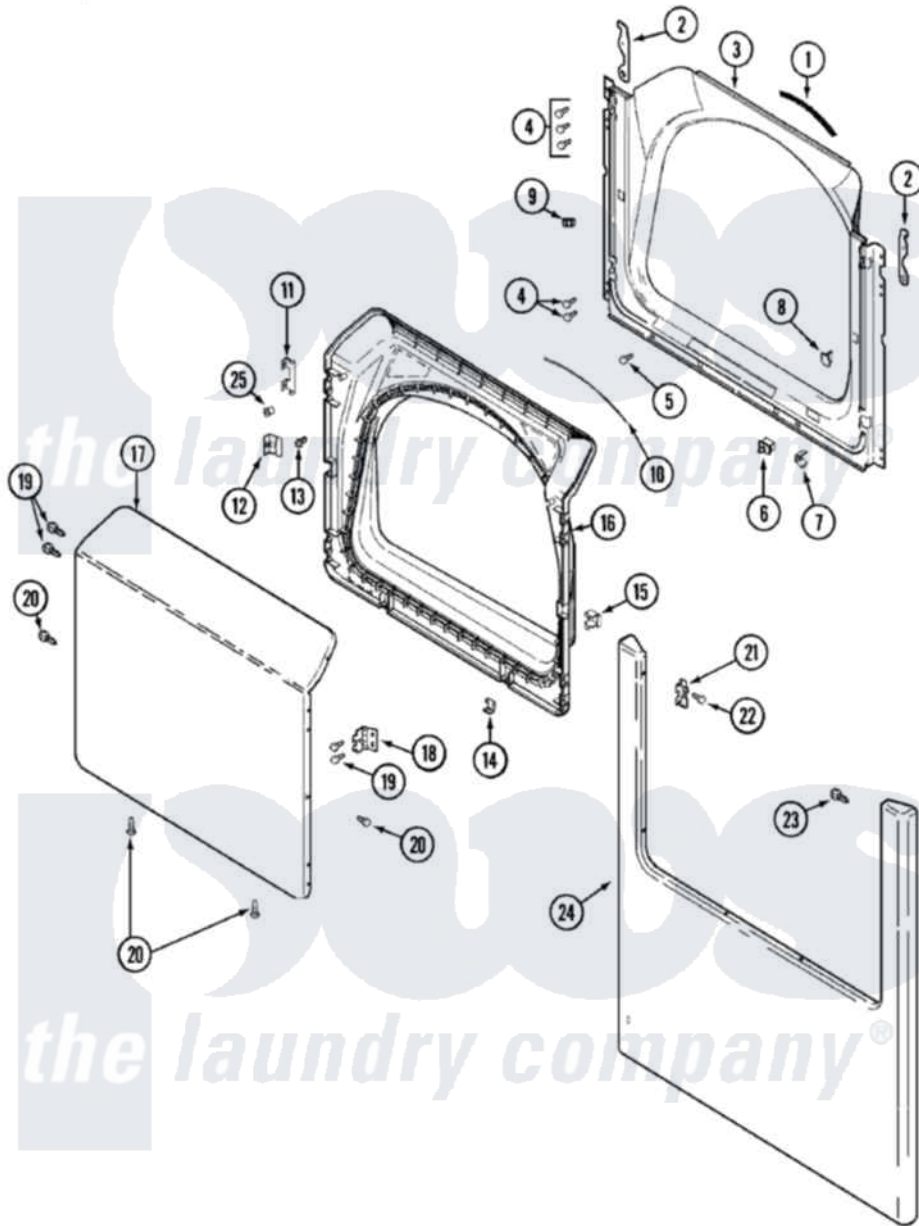

# Maytag MDE7657AYQ 04 - DOOR

Maytag [Residential Maytag MDE7657AYQ Dryer Parts](#) Parts Diagram 04 - DOOR  
 Click on the part number to view part

Item	Original Part Number	Replaced By	Status	Part Description
1	<a href="#">33001767</a>			Seal, Shroud
2	33002386	<a href="#">33002597</a>		Hook, Security
3	<a href="#">33002379</a>			Shroud
4	<a href="#">22001995</a>			Screw Note: Screw, Tumbler Front And Shroud
5	<a href="#">33001768</a>			Screw, Shroud Note: Screw, Shroud And Outlet Duct
6	33001508	<a href="#">W10169313</a>		Switch-Dor
7	<a href="#">33001760</a>			Bracket, Hinge
8	33001174	<a href="#">LA-1003</a>		Door Catch Kit
9	Y304578	<a href="#">LA-1003</a>		Door Catch Kit
"	33001791	<a href="#">306436</a>		Door Latch Kit--W
10	<a href="#">33002094</a>			Seal, Door
11	<a href="#">22002038</a>			Clip, Door
12	<a href="#">33001793</a>			Bracket, Strike
13	<a href="#">33001761</a>			Strike, Door
14	<a href="#">22002039</a>			Clip, Door

15	<a href="#">33001763</a>		Plug, Inner Door
16	<a href="#">22002039</a>		Clip, Door
"	<a href="#">33002351</a>		Screw
"	<a href="#">33002397</a>		Door, Inner/ W Seal
17	<a href="#">22001817</a>		Sheet, Sound Damper
"	<a href="#">33002431</a>		Panel, Door
18	<a href="#">33001759</a>		Hinge, Door
19	22002062	<a href="#">98006631</a>	Screw
20	<a href="#">33002351</a>		Screw
21	<a href="#">33002349</a>		Cover, Hinge Hole
22	<a href="#">33001787</a>		Screw, Hinge Note: Screw, Hinge Hole Cover
23	<a href="#">22002012</a>		Screw, Hinge Note: Screw, Hinge Bracket
24	33002396	Not Available	PANEL, FRONT (BSQ)
25	<a href="#">33001771</a>		Bushing, Inner Door