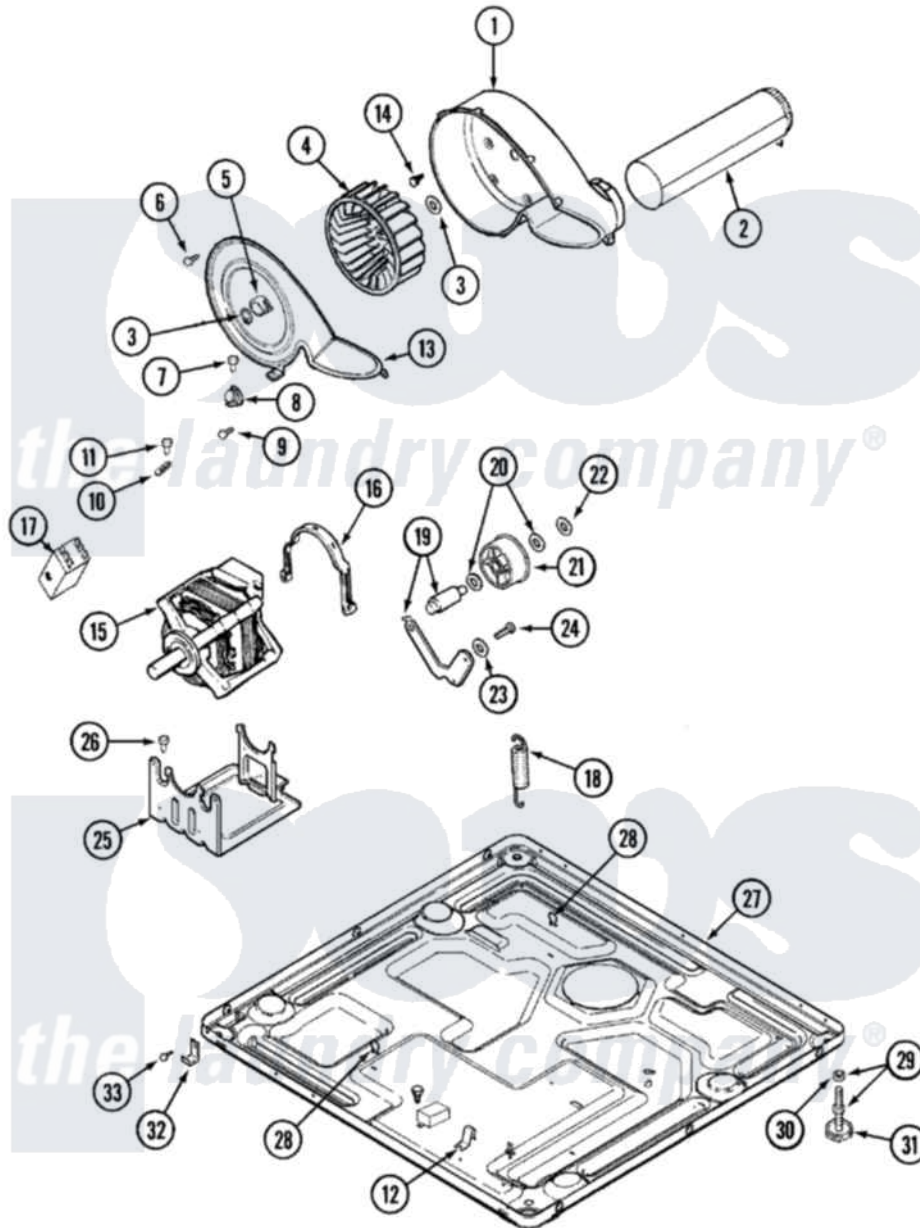

Maytag MDE7657AYQ 07 - MOTOR DRIVE

Maytag Residential Maytag MDE7657AYQ Dryer Parts Parts Diagram 07 - MOTOR DRIVE
 Click on the part number to view part

Item	Original Part Number	Replaced By	Status	Part Description
1	33001789			Housing, Blower
2	22001995			Screw Note: Screw, Tumbler Front And Shroud
"	33001800			Duct Assembly, Exhaust
3	410233	9703438		Ring-Retrn
4	33001790			Wheel, Blower
5	312967			Clamp, Blower Housing
6	33001855	33002917		Screw, No.10-16
7	Y313561			Screw---NA
8	306911			Thermostat, Multi-Temp
9	22001996	3370225		Screw
10	33001762			Fuse, Thermal
11	314848	W10116760		Screw
12	22002244			Clip, Grounding
13	33001873			Cover, Blower Housing---NA
14	314818	1163839		Screw
15	33002795			Motor, Drive 60Hz

"	33002478		Motor
16	Y015825		Clip, Motor To Motor Support
17	33001854	33002478	Motor
18	33002460	33002459	Assembly, Spring And Plug
"	33002461		Plug For Spring
19	33001840	6-3705180	Idler Arm
20	Y312527		Washer, Idler Shaft
21	33001783	6-3700340	BearIng- I
22	312958	354987	Ring, Retaining
23	315772		Sleeve, Idler Arm
24	Y014874		Screw, Idler Arm And Sleeve
25	Y313561		Screw---NA
"	33002466	33002817	Motor Support, Offset
26	Y313561		Screw---NA
27	33002465	Not Available	BASE, (LWR)---NA
"	33002465	Not Available	BASE, (LWR)---NA
28	410490		Spring, Retainer Wire Harness
29	Y305086		Adjustable Leg And Nut
30	Y052740	62739	Nut, Lock
31	Y314137		Foot, Rubber
32	22002239		Clip, Front Panel
33	Y310632	1163839	Screw