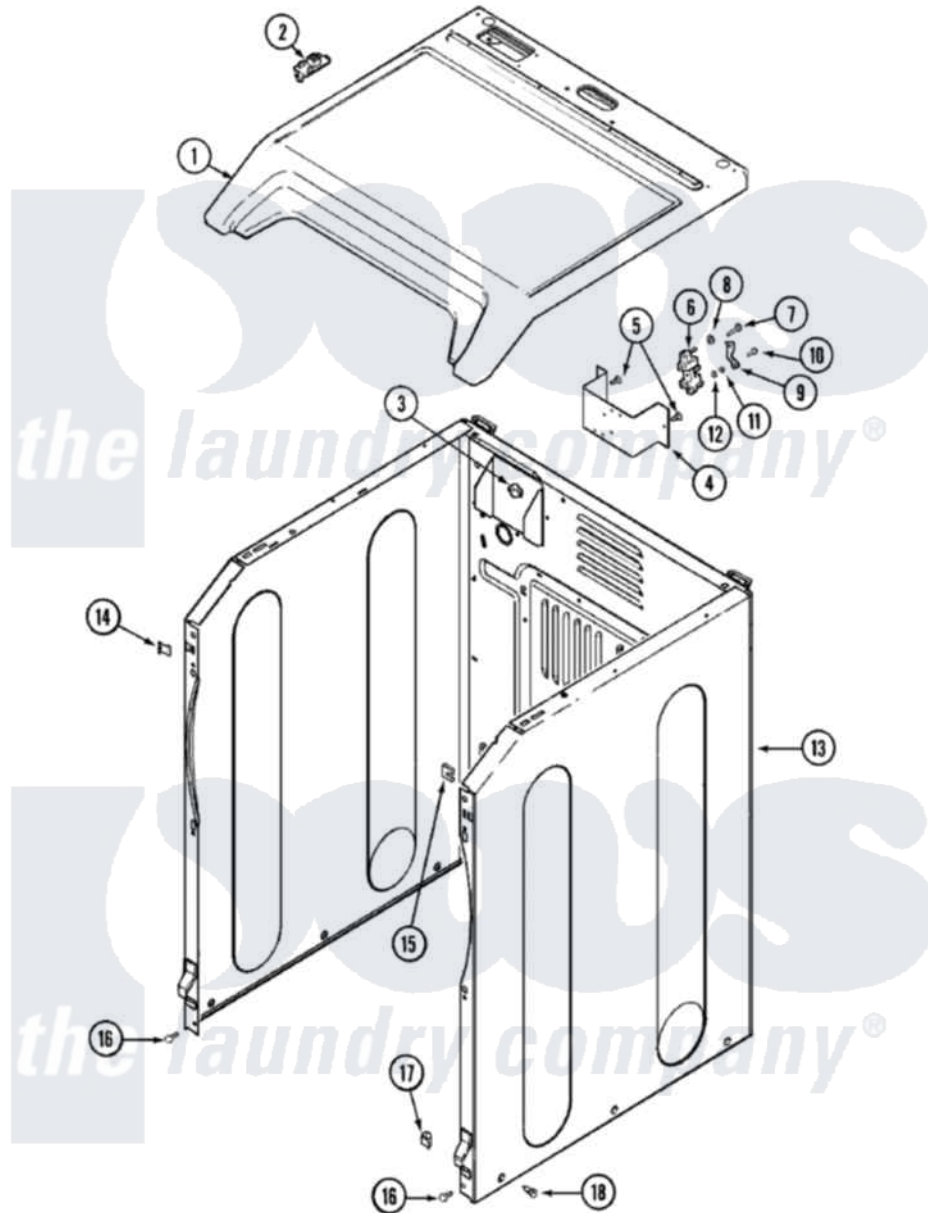

Maytag MDE7657AYW 01 - CABINET

Maytag [Residential Maytag MDE7657AYW Dryer Parts](#) Parts Diagram 01 - CABINET
 Click on the part number to view part

Item	Original Part Number	Replaced By	Status	Part Description
1	33002627			Cover, Top
2	33001872	33002891		Pin, Locator
4	33001826		Not Available	BRACKET, TERMINAL BLOCK---NA
5	22001995			Screw Note: Screw, Tumbler Front And Shroud
6	33001244			Block, Terminal
7	Y312209	W10001200		Screw
8	Y311270			Washer, Terminal Block
9	Y312184			Strap, Grounding
10	33001245			Screw---NA
11	311484	112432		Nut
12	311093			Washer, Terminal Connection
13	22003367	22004095		Hinge, Plastic
"	22003582		Not Available	CABINET, ASSY. (WHT-AS PK)
"	22003639			Cabinet Assembly

14	22002049	Clip Note: Clip, Front Panel	
15	213280	204439	Screw And Fstner Assembly
16	22001995	Screw Note: Screw, Tumbler Front And Shroud	
17	Y310376	Clip, Door Switch Harness	
18	213007	Xfor Cabinet See Cabinet, Back	