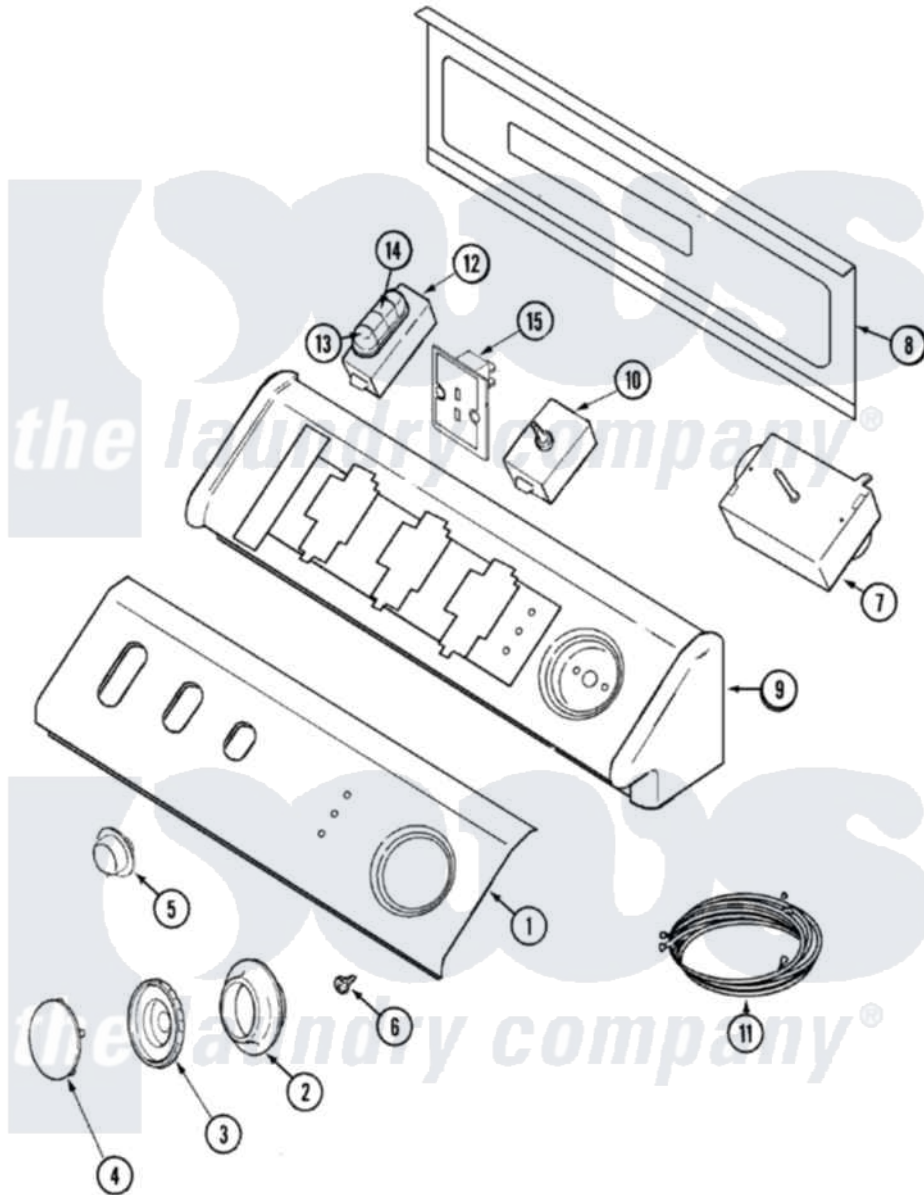

Maytag MDE7657AYW 03 - CONTROL PANEL

Maytag [Residential Maytag MDE7657AYW Dryer Parts](#) Parts Diagram 03 - CONTROL PANEL
 Click on the part number to view part

Item	Original Part Number	Replaced By	Status	Part Description
1	Y22002339	8534058		Screw
"	33002592	33002697		Control Panel, Facia / White
2	33001621			Skirt, Timer Dial
3	22001659			Timer Knob - Grey
4	22001664			Timer Knob Insert/Cap
5	33001619	37001071		Button, Push-To-Start
6	33001690	90767		Screw, 8A X 3/8 HeX Washer Head Tapping
7	33001932			Timer
8	216423	3370225		Screw
"	22002529		Not Available	CONSOLE BACK PANEL
9	33002286		Not Available	CONSOLE (WHT)
10	33001861	33001618		Switch- PU
11	33001933			Wire Harness, Main
12	33001652			Switch, Temp 4 Pos
13	22001788			Button, Switch
14	22001789			Button, Switch

15	33002389		Dryness Display Control Note: Display, Dryness
16	33002488	Not Available	MANUAL U & C, DRYING RACK
"	33002583	33002695	Use And Care Manual