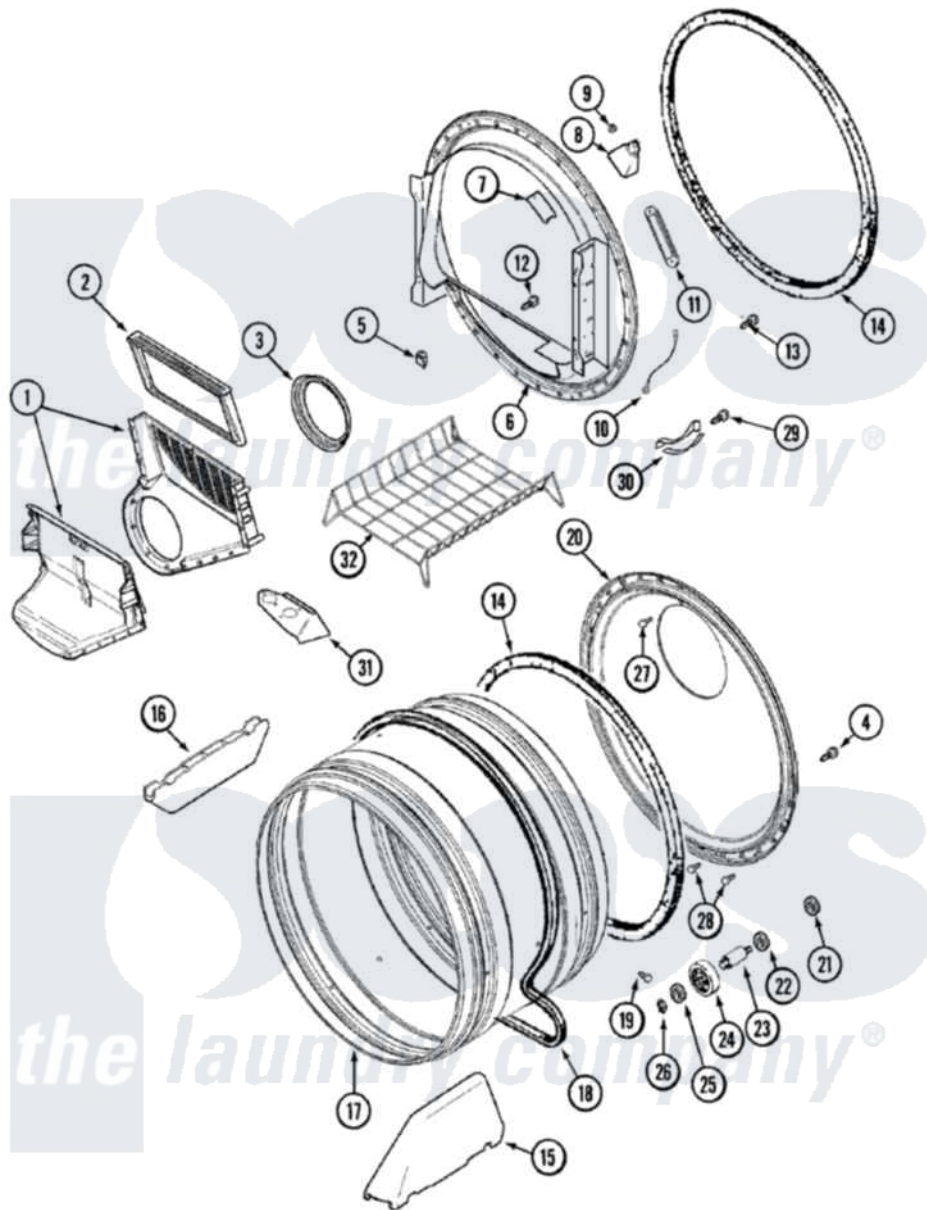

# Maytag MDE7657AYW 08 - TUMBLER

Maytag Residential Maytag MDE7657AYW Dryer Parts Parts Diagram 08 - TUMBLER  
 Click on the part number to view part

Item	Original Part Number	Replaced By	Status	Part Description
1	<a href="#">33001799</a>			Outlet Duct Assembly Note: Outlet Duct Assembly
2	<a href="#">33001808</a>			Filter, Lint
3	33001758	<a href="#">33002560</a>		Seal, Blower
4	<a href="#">33002190</a>			SCrew, C BraCe, BraCket, Cabinet
5	<a href="#">Y310376</a>			Clip, Door Switch Harness
6	<a href="#">33001868</a>			Front, Tumbler Front W/Sensor Note: Front, Tumbler
7	<a href="#">33001871</a>			Screw Note: Screw, Drum Light
"	<a href="#">33001869</a>			Lens, Drum Light
8	33001870		Not Available	HOLDER, LAMP (W/HOUSING) NOTE: LAMP (W/HOUSING & HOLDER)
"	<a href="#">22002263</a>			Lamp
9	<a href="#">214872</a>			Palnut, End Cap Note: Nut, Lamp Holder
10	211294	<a href="#">90767</a>		Screw, 8A X 3/8 HeX Washer