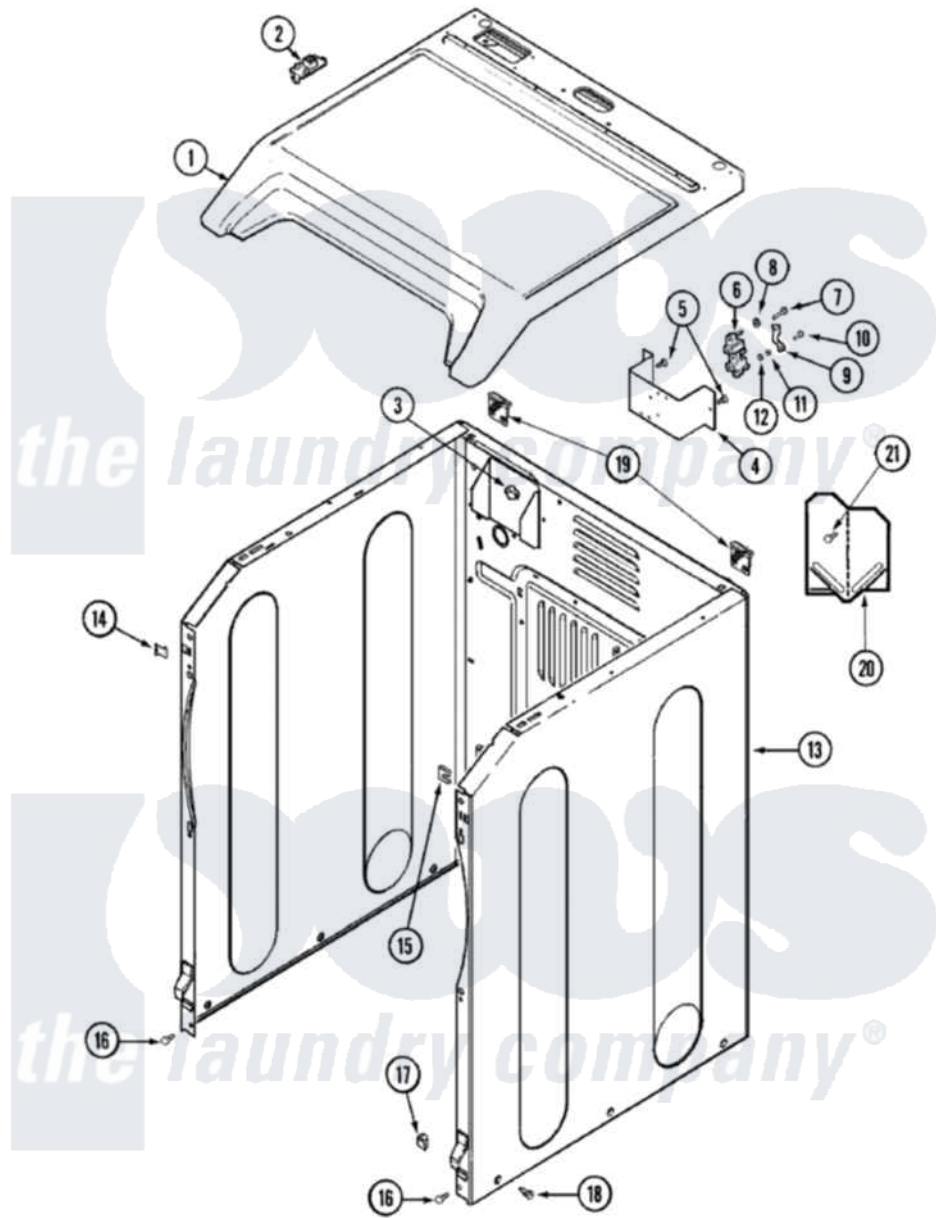

# Maytag MDE7657BYQ 01 - CABINET

Maytag Residential Maytag MDE7657BYQ Dryer Parts Parts Diagram 01 - CABINET  
 Click on the part number to view part

Item	Original Part Number	Replaced By	Status	Part Description
1	<a href="#">33002628</a>			Cover, Top
"	22003817	<a href="#">3370225</a>		Screw
2	33002599	<a href="#">33002891</a>		Pin, Locator
3	<a href="#">Y310376</a>			Clip, Door Switch Harness
4	33001826		Not Available	BRACKET, TERMINAL BLOCK---NA
5	<a href="#">22001995</a>			Screw Note: Screw, Tumbler Front And Shroud
6	<a href="#">33001244</a>			Block, Terminal
7	Y312209	<a href="#">W10001200</a>		Screw
8	<a href="#">Y311270</a>			Washer, Terminal Block
9	<a href="#">Y312184</a>			Strap, Grounding
10	<a href="#">33001245</a>			Screw---NA
11	311484	<a href="#">112432</a>		Nut
12	<a href="#">311093</a>			Washer, Terminal Connection
13	<a href="#">22003554</a>			Cabinet Assembly
14	<a href="#">22002049</a>			Clip Note: Clip, Front Panel

15	213280	<a href="#">204439</a>	Screw And Fstner Assembly
16	<a href="#">22001995</a>		Screw Note: Screw, Tumbler Front And Shroud
17	<a href="#">Y310376</a>		Clip, Door Switch Harness
18	<a href="#">213007</a>		Xfor Cabinet See Cabinet, Back
19	<a href="#">22004095</a>		Hinge, Plastic
"	<a href="#">22001995</a>		Screw Note: Screw, Tumbler Front And Shroud
20	<a href="#">33001795</a>		Cover, Terminal Block
21	<a href="#">22001995</a>		Screw Note: Screw, Tumbler Front And Shroud