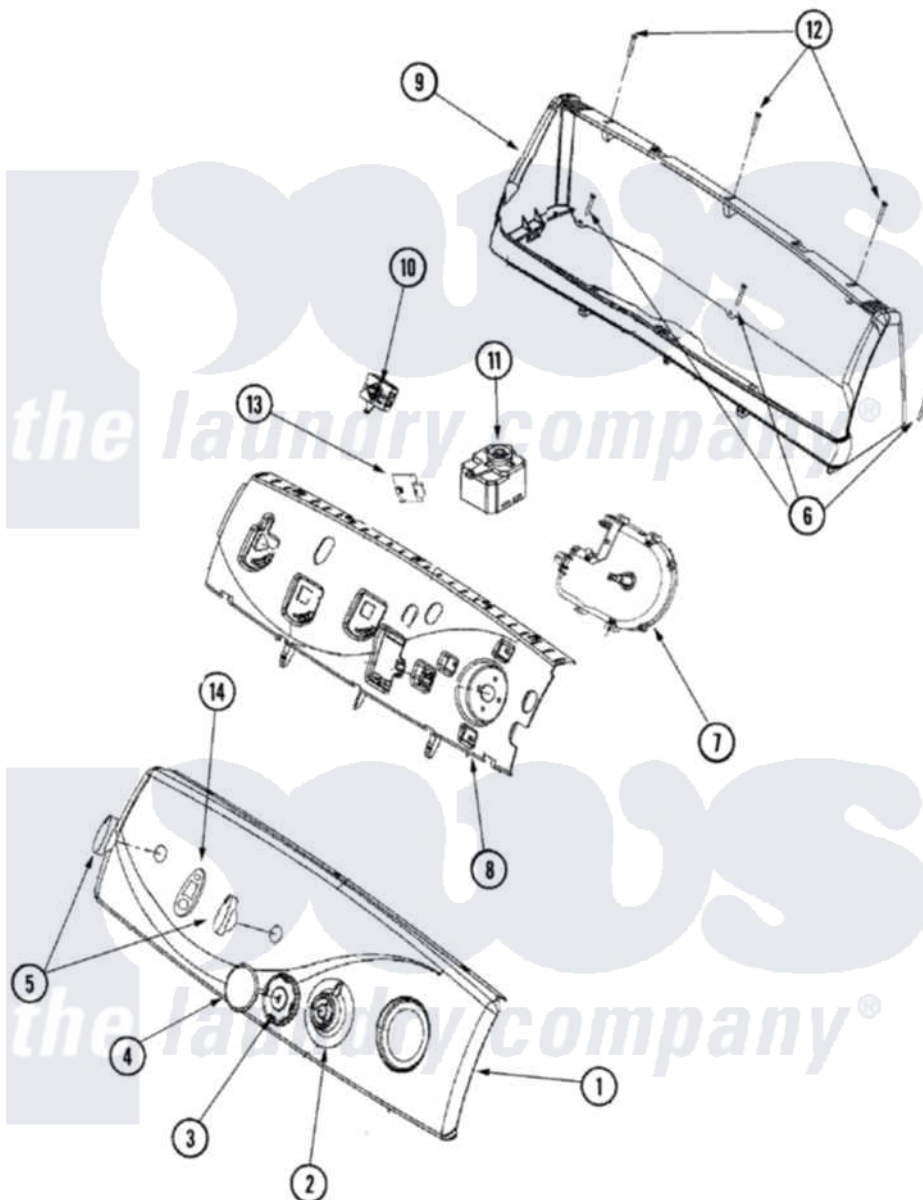

Maytag MDE7657BYQ 02 - CONTROL PANEL

Maytag Residential Maytag MDE7657BYQ Dryer Parts Parts Diagram 02 - CONTROL PANEL
 Click on the part number to view part

Item	Original Part Number	Replaced By	Status	Part Description
1	33002732		Not Available	CHIME / BUZZER
"	33002857	33002860		Facia- Con
"	33002905			Sensor Assembly
2	33002346			Skirt, Timer Dial
3	22003952			Knob, Timer
4	22003990			Timer Cap
5	22003988	22003987		Control Knob White
6	33001855	33002917		Screw, No.10-16
7	33002803			Timer
8	33002738			Dryer Switch Support
9	22003975			Console Housing
10	33002725			4 Pos. Rotary Temp. Switch
11	33002736			On.off Switch
12	22003938	8534058		Screw
13	33002734			3 Light Dryness Display
"	33001809			Sensor Bar Assembly