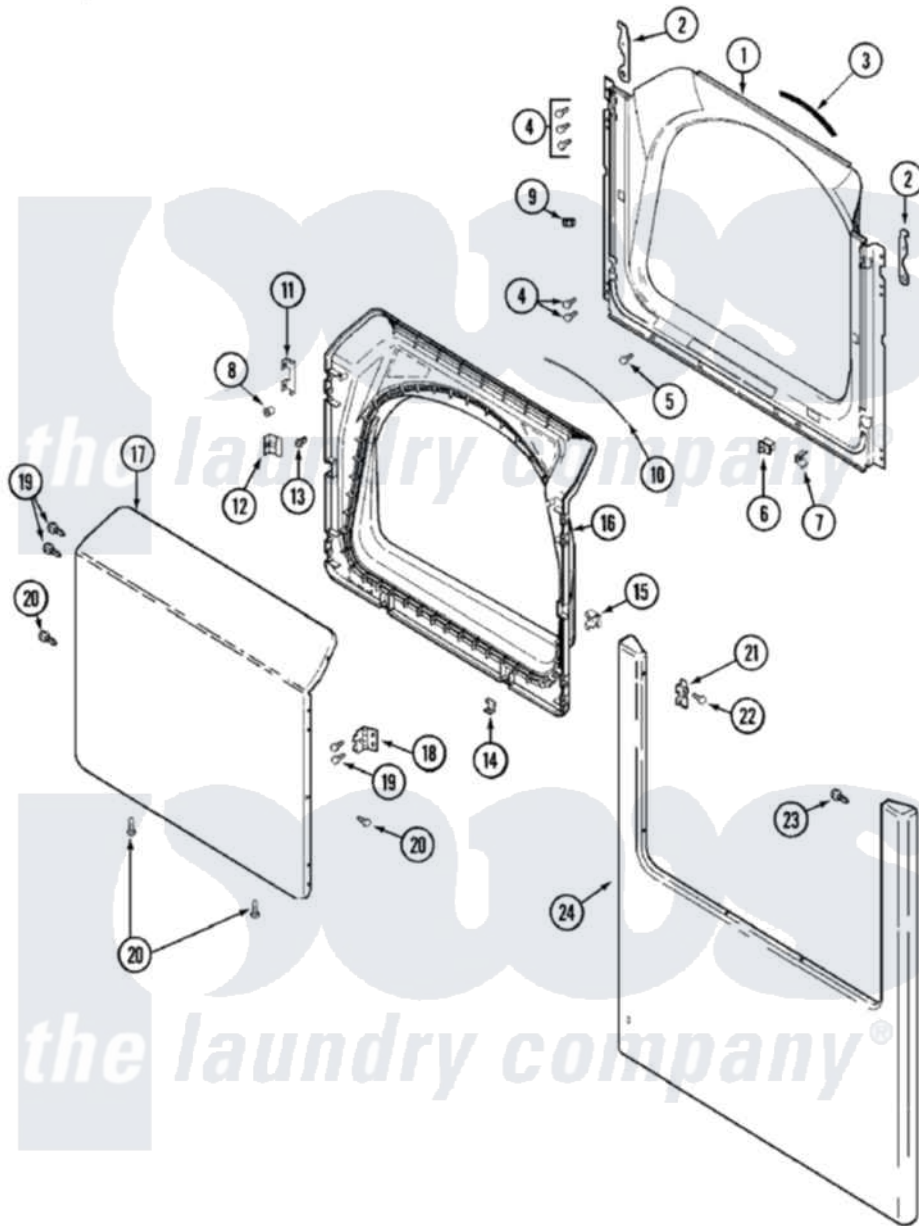

Maytag MDE7657BYQ 03 - DOOR

Maytag [Residential Maytag MDE7657BYQ Dryer Parts](#) Parts Diagram 03 - DOOR
 Click on the part number to view part

Item	Original Part Number	Replaced By	Status	Part Description
1	33002379			Shroud
2	33002597			Hook, Security
3	33001761			Strike, Door
4	22001995			Screw Note: Screw, Tumbler Front And Shroud
5	33001768			Screw, Shroud Note: Screw, Shroud And Outlet Duct
6	33001508	W10169313		Switch-Dor
7	33001760			Bracket, Hinge
8	33001771			Bushing, Inner Door
9	Y304578	LA-1003		Door Catch Kit
"	33001791	306436		Door Latch Kit--W
10	33002094			Seal, Door
11	22002038			Clip, Door
12	33001793			Bracket, Strike
13	33001761			Strike, Door
14	22002039			Clip, Door

15	33001763		Plug, Inner Door
16	33002351		Screw
"	22002063		Screw No.8-18AB Wafer Head
"	22002039		Clip, Door
"	33002397		Door, Inner/ W Seal
17	33002787		Outer Door As-Pack
"	22001817		Sheet, Sound Damper
18	33001759		Hinge, Door
19	22002062	98006631	Screw
20	33002351		Screw
21	33002349		Cover, Hinge Hole
22	33001787		Screw, Hinge Note: Screw, Hinge Hole Cover
23	22002012		Screw, Hinge Note: Screw, Hinge Bracket
24	22002663	Not Available	PANEL, FRONT (BISQ)